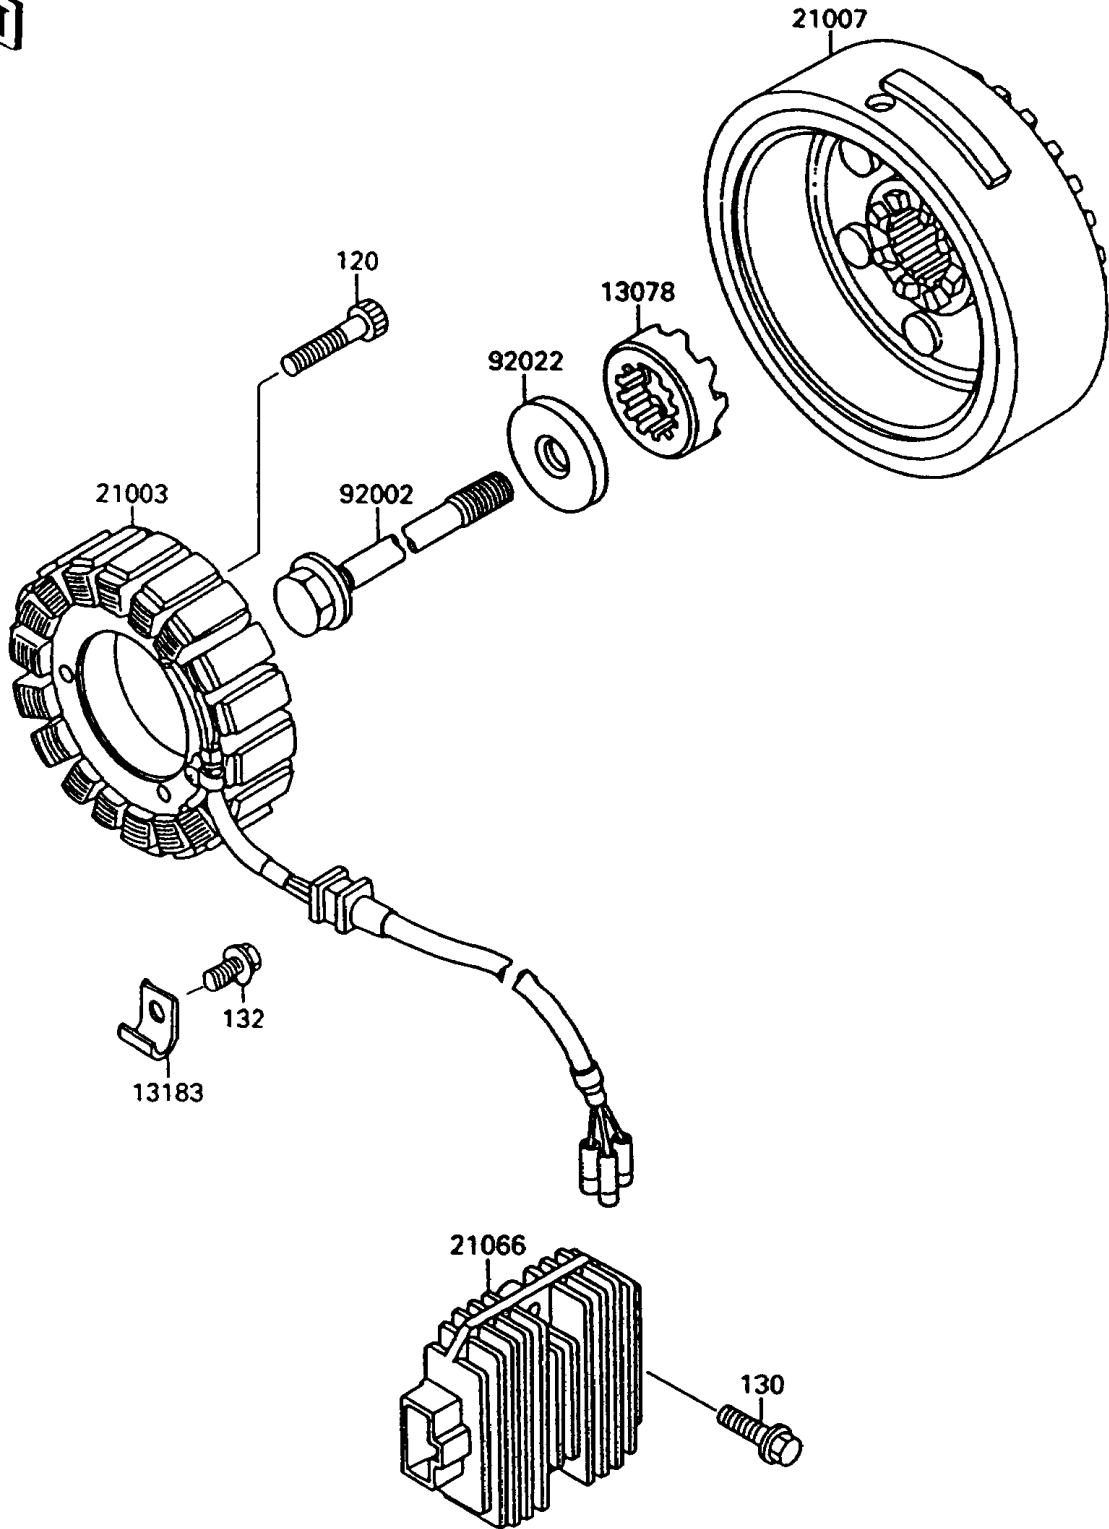

1996 Vulcan 1500 PARTS DIAGRAM

Generator

E1810

1996 Vulcan 1500 PARTS LIST

Generator

ITEM NAME	PART NUMBER	QUANTITY
BOLT-SOCKET,6X35 (Ref # 120)	120P0635	3
BOLT-FLANGED,6X20 (Ref # 130)	130B0620	2
BOLT-FLANGED-SMALL (Ref # 132)	132E0610	1
RATCHET (Ref # 13078)	13078-1056	1
PLATE (Ref # 13183)	13183-1072	1
STATOR (Ref # 21003)	21003-1164	1
ROTOR (Ref # 21007)	21007-1154	1
REGULATOR-VOLTAGE (Ref # 21066)	21066-1089	1
BOLT,GENERATOR,12X112 (Ref # 92002)	92002-1901	1
WASHER,GENERATOR (Ref # 92022)	92022-1904	1