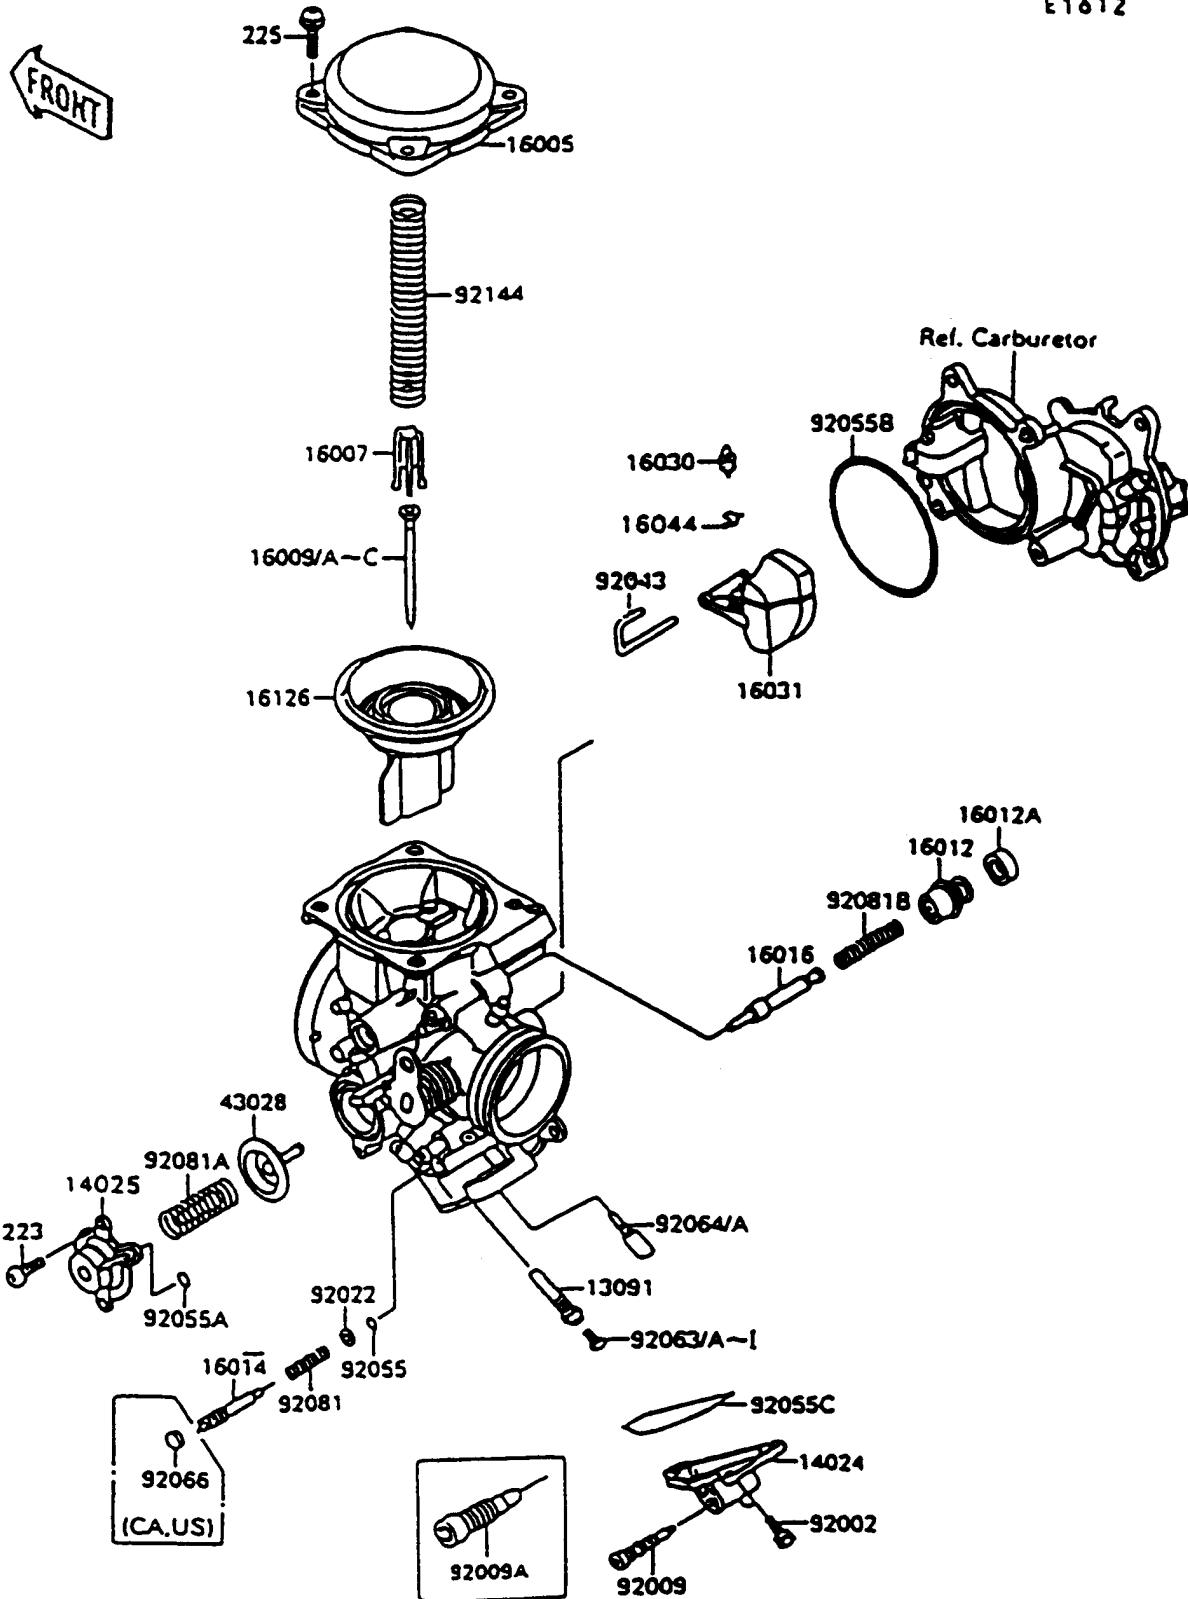

1996 Vulcan 1500 PARTS DIAGRAM

Carburetor Parts

E1612

1996 Vulcan 1500 PARTS LIST

Carburetor Parts

ITEM NAME	PART NUMBER	QUANTITY
HOLDER,NEEDLE JET (Ref # 13091)	13091-1513	2
COVER,DRAIN (Ref # 14024)	14024-1608	2
COVER,AIR CUT VALVE (Ref # 14025)	14025-1903	2
TOP-CHAMBER,MIXING (Ref # 16005)	16005-1054	2
SEAT-SPRING,VALVE (Ref # 16007)	16007-1117	2
CAP-STARTER PLUNGER (Ref # 16012)	16012-1051	2
CAP-STARTER PLUNGER (Ref # 16012A)	16012-1052	2
SCREW-PILOT AIR (Ref # 16014)	16014-1054	2
PLUNGER (Ref # 16016)	16016-1071	2
VALVE-FLOAT (Ref # 16030)	16030-1007	2
FLOAT (Ref # 16031)	16031-1066	2
CLAMP,FLOAT VALVE (Ref # 16044)	16044-007	2
VALVE,VACUUM (Ref # 16126)	16126-1203	2
DIAPHRAGM,AIR CUT VALVE (Ref # 43028)	43028-1053	2
BOLT,4X14 (Ref # 92002)	92002-1761	4
SCREW,DRAIN,M6X1.0 (Ref # 92009)	92009-1434	2
SCREW,DRAIN,M6X0.75 (Ref # 92009A)	92009-1551	2
WASHER,PLAIN (Ref # 92022)	92022-1003	2
PIN,FLOAT (Ref # 92043)	92043-1285	2
RING-O,PILOT ADJUST (Ref # 92055)	92055-1002	2
RING-O (Ref # 92055A)	92055-1245	2
RING-O (Ref # 92055B)	92055-1291	2
RING-O,DRAIN COVER (Ref # 92055C)	92055-1400	2
JET-MAIN,#118 (Ref # 92063A)	92063-1071	2
JET-MAIN,#120 (Ref # 92063B)	92063-1072	2
SCREW-PAN-WS-CROS (Ref # 223)	223D0408	4
SCREW-PAN-WSP-CROS (Ref # 225)	225C0418	6
JET-MAIN,#112 (Ref # 92063G)	92063-1117	2
JET-MAIN,#115 (Ref # 92063I)	92063-1118	2