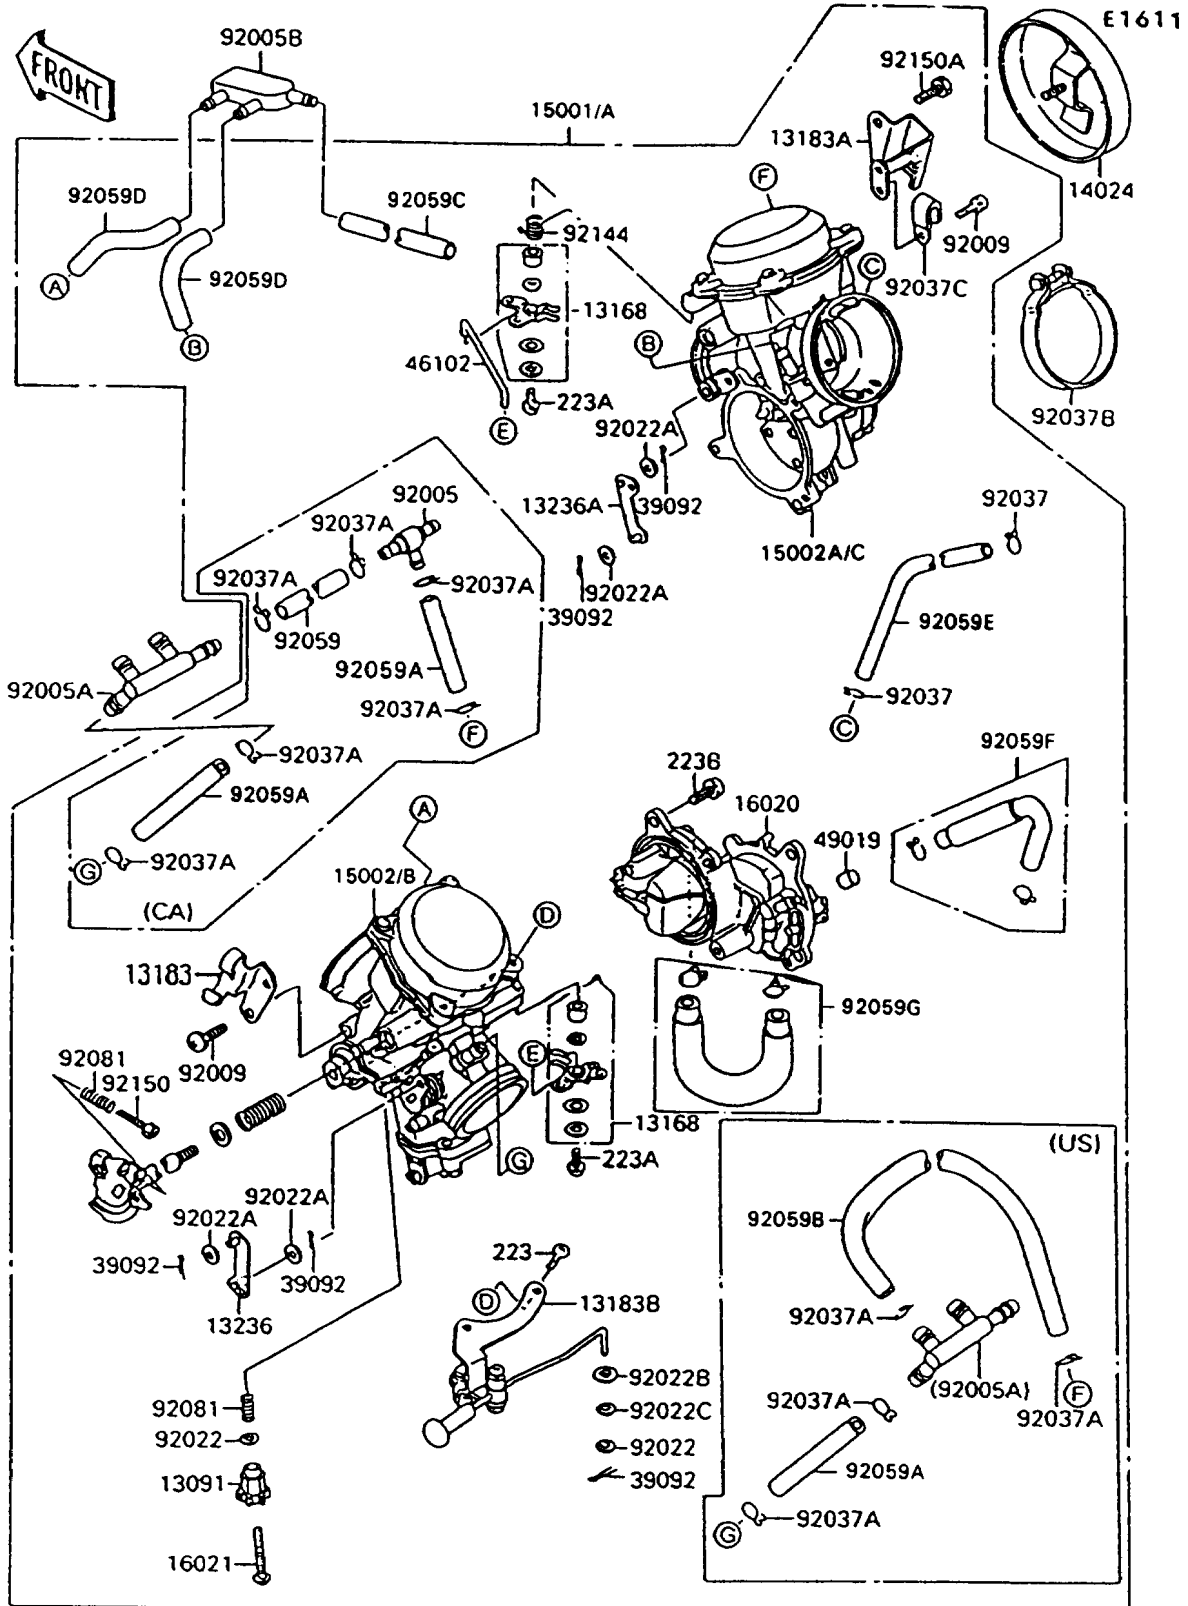

1996 Vulcan 1500 PARTS DIAGRAM

Carburetor