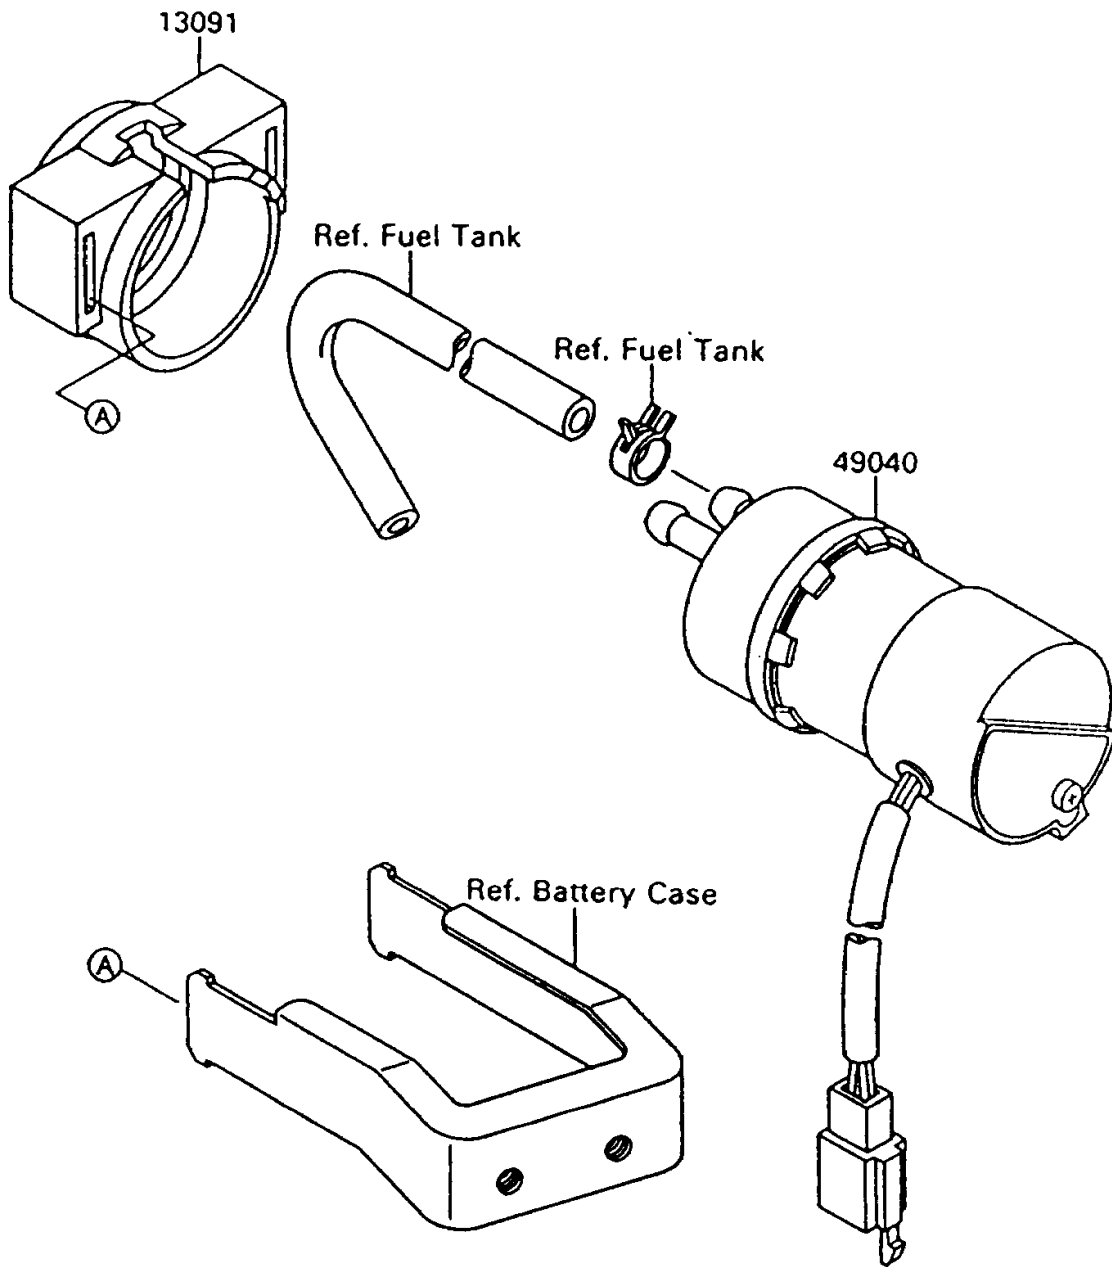

1996 Vulcan 1500 PARTS DIAGRAM

Fuel Pump

E1520

1996 Vulcan 1500 PARTS LIST

Fuel Pump

ITEM NAME	PART NUMBER	QUANTITY
HOLDER (Ref # 13091)	13091-1512	1
PUMP-FUEL (Ref # 49040)	49040-1063	1