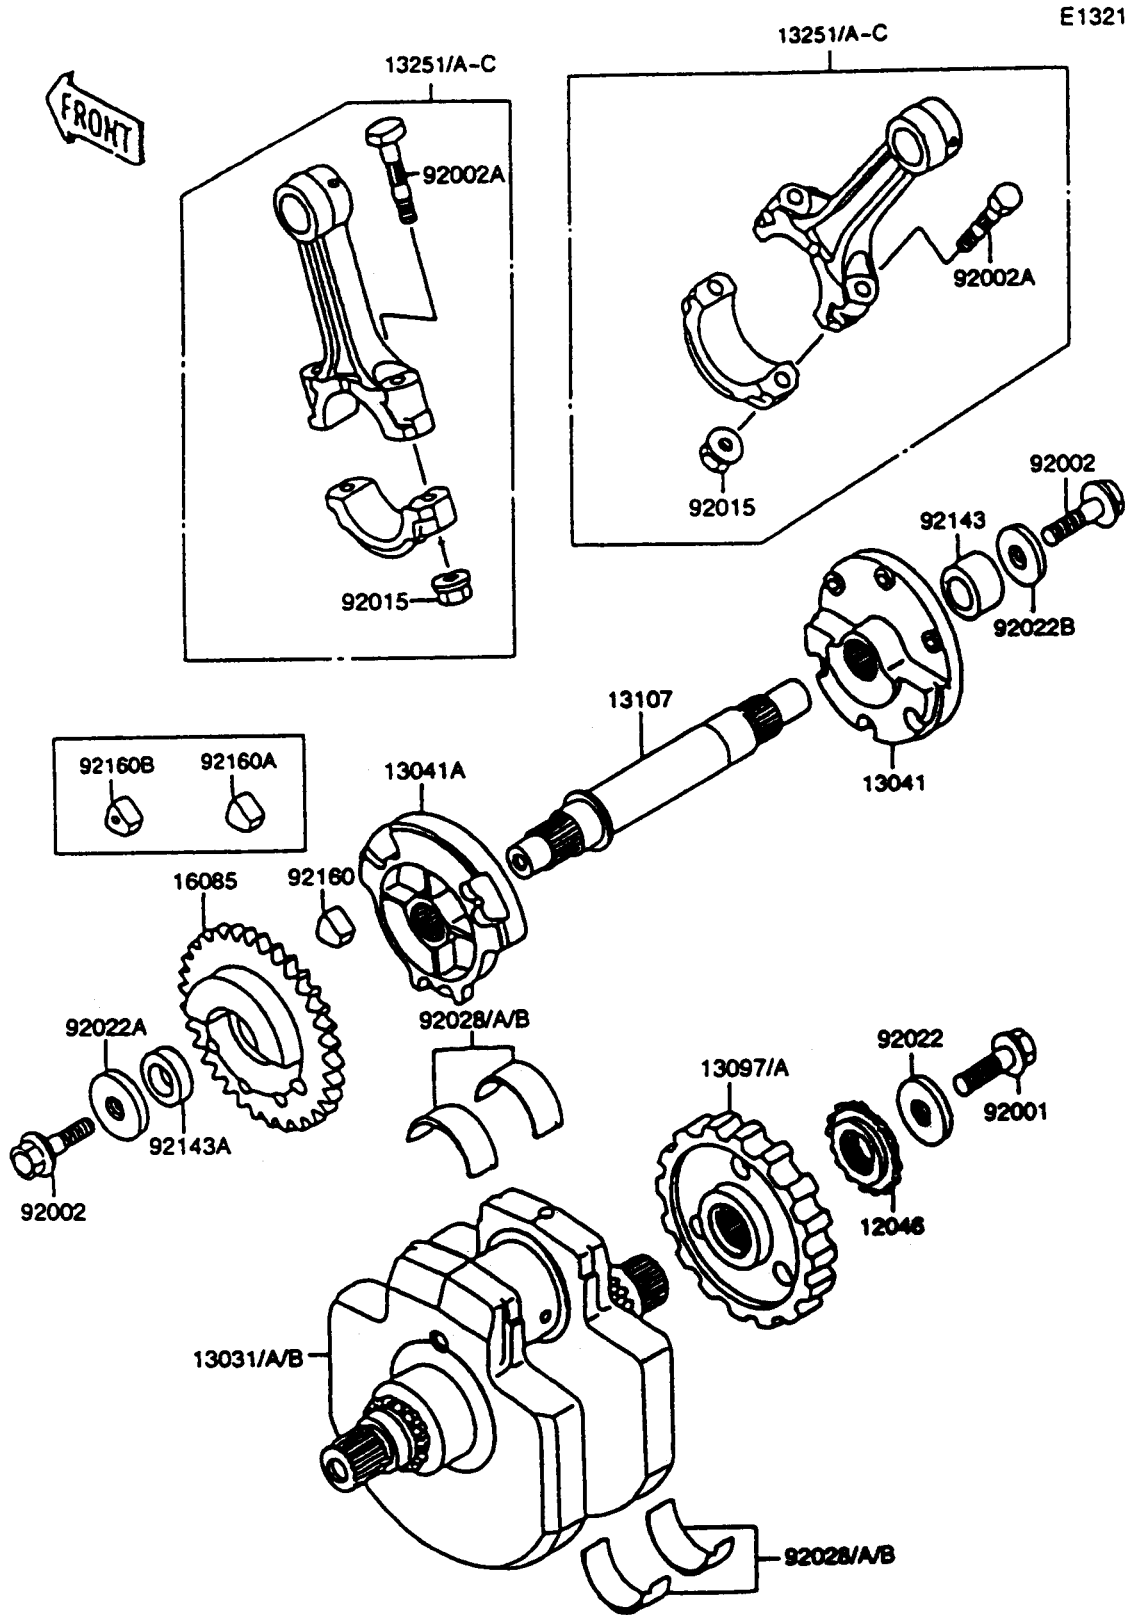

1996 Vulcan 1500 PARTS DIAGRAM

Crankshaft

1996 Vulcan 1500 PARTS LIST

Crankshaft

ITEM NAME	PART NUMBER	QUANTITY
SPROCKET,WATER PUMP (Ref # 12046)	12046-1103	1
CRANKSHAFT-COMP (Ref # 13031)	13031-1242	1
CRANKSHAFT-COMP (Ref # 13031B)	13031-1411	1
BALANCER (Ref # 13041)	13041-1089	1
BALANCER,LH (Ref # 13041A)	13041-1093	1
GEAR-PRIMARY SPUR,56T (Ref # 13097)	13097-1202	1
SHAFT,BALANCER (Ref # 13107)	13107-1195	1
ROD-ASSY-CONNECTING,F (Ref # 13251)	13251-1080-FF	2
ROD-ASSY-CONNECTING,G (Ref # 13251A)	13251-1080-GG	2
ROD-ASSY-CONNECTING,H (Ref # 13251B)	13251-1080-HH	2
GEAR,BALANCER (Ref # 16085)	16085-1215	1
BOLT,FLANGED,12X40 (Ref # 92001)	92001-1146	1
BOLT,FLANGED,10X40 (Ref # 92002)	92002-1296	2
BOLT,CONNECTING ROD (Ref # 92002A)	92002-1896	4
NUT,CONNECTING ROD (Ref # 92015)	92015-1643	4
WASHER,GENERATOR (Ref # 92022)	92022-1904	1
WASHER,LH,10X40X9 (Ref # 92022A)	92022-1905	1
WASHER,RH,10X33X9 (Ref # 92022B)	92022-1906	1
BUSHING,CONNECTING ROD,BLUE (Ref # 92028)	92028-1474	AR
BUSHING,CONNECTING ROD,BLACK (Ref # 92028A)	92028-1475	AR
BUSHING,CONNECTING ROD,BROWN (Ref # 92028B)	92028-1476	AR
COLLAR,20X30X24 (Ref # 92143)	92143-1093	1
COLLAR,20X31X10 (Ref # 92143A)	92143-1126	1
DAMPER (Ref # 92160)	92160-1024	8