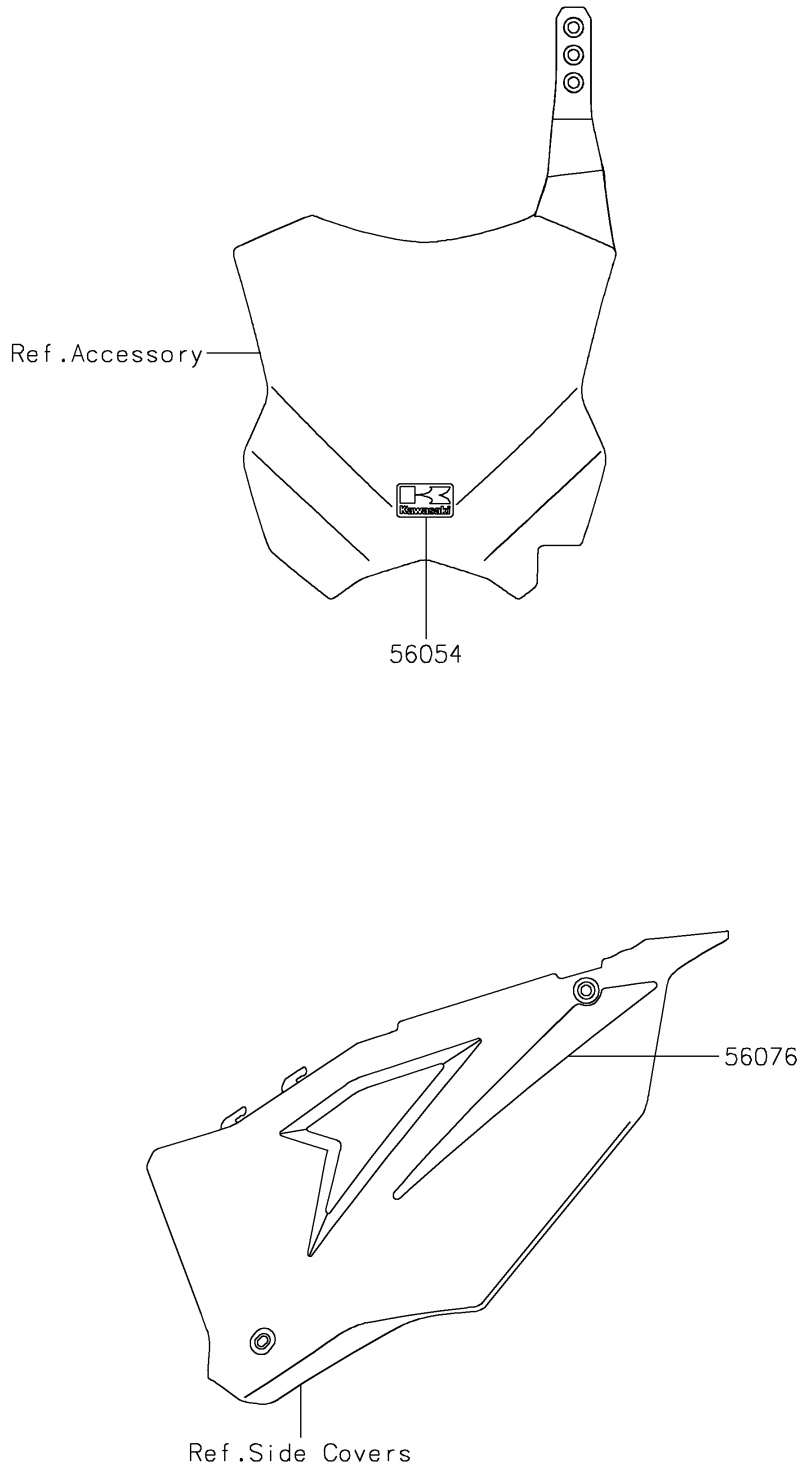

2021 KX™ 450X PARTS DIAGRAM

Decals(KMFNN)

F2861

2021 KX™ 450X PARTS LIST

Decals(KMFNN)

ITEM NAME	PART NUMBER	QUANTITY
MARK,NUMBER PLATE (Ref # 56054)	56054-2260	1
PATTERN,SIDE COVER,LH (Ref # 56076)	56076-0600	1