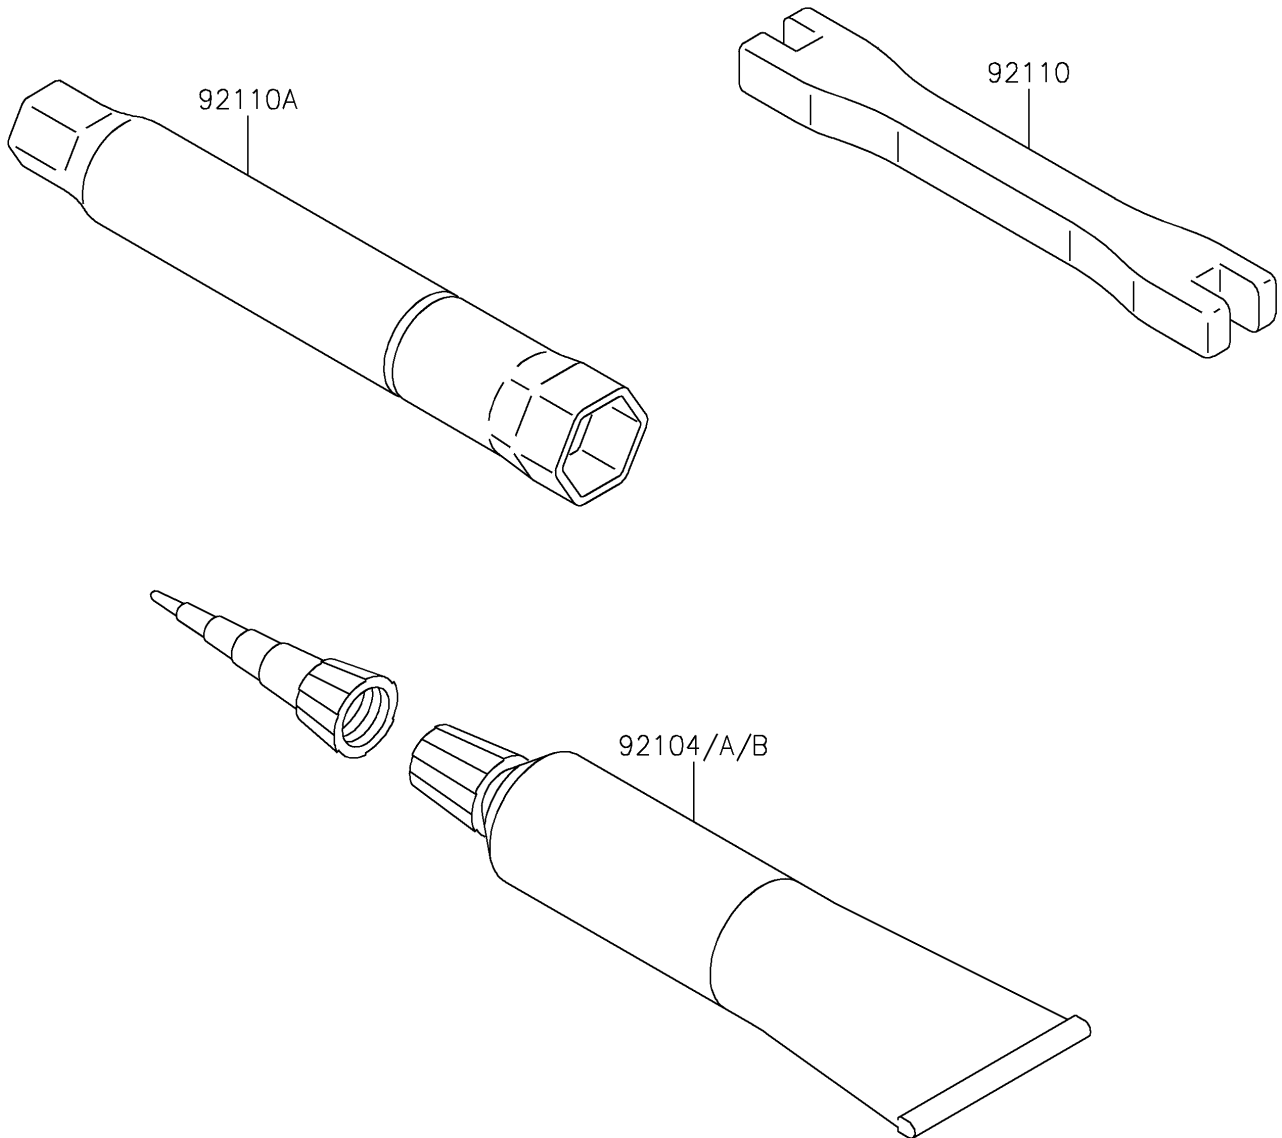

# 2021 KX™ 450X PARTS DIAGRAM

Owner's Tools

F2810

## 2021 KX™ 450X PARTS LIST

### Owner's Tools

ITEM NAME	PART NUMBER	QUANTITY
GASKET-LIQUID,TB1211F,CLEAR (Ref # 92104)	92104-0004	1
GASKET-LIQUID,TB1216,GRAY (Ref # 92104A)	92104-1063	1
GASKET-LIQUID,TB1216B,BLACK (Ref # 92104B)	92104-1064	1
TOOL-WRENCH,NIPPLE,6X8 (Ref # 92110)	92110-0004	1
TOOL-WRENCH,BOX,16MM (Ref # 92110A)	92110-0005	1