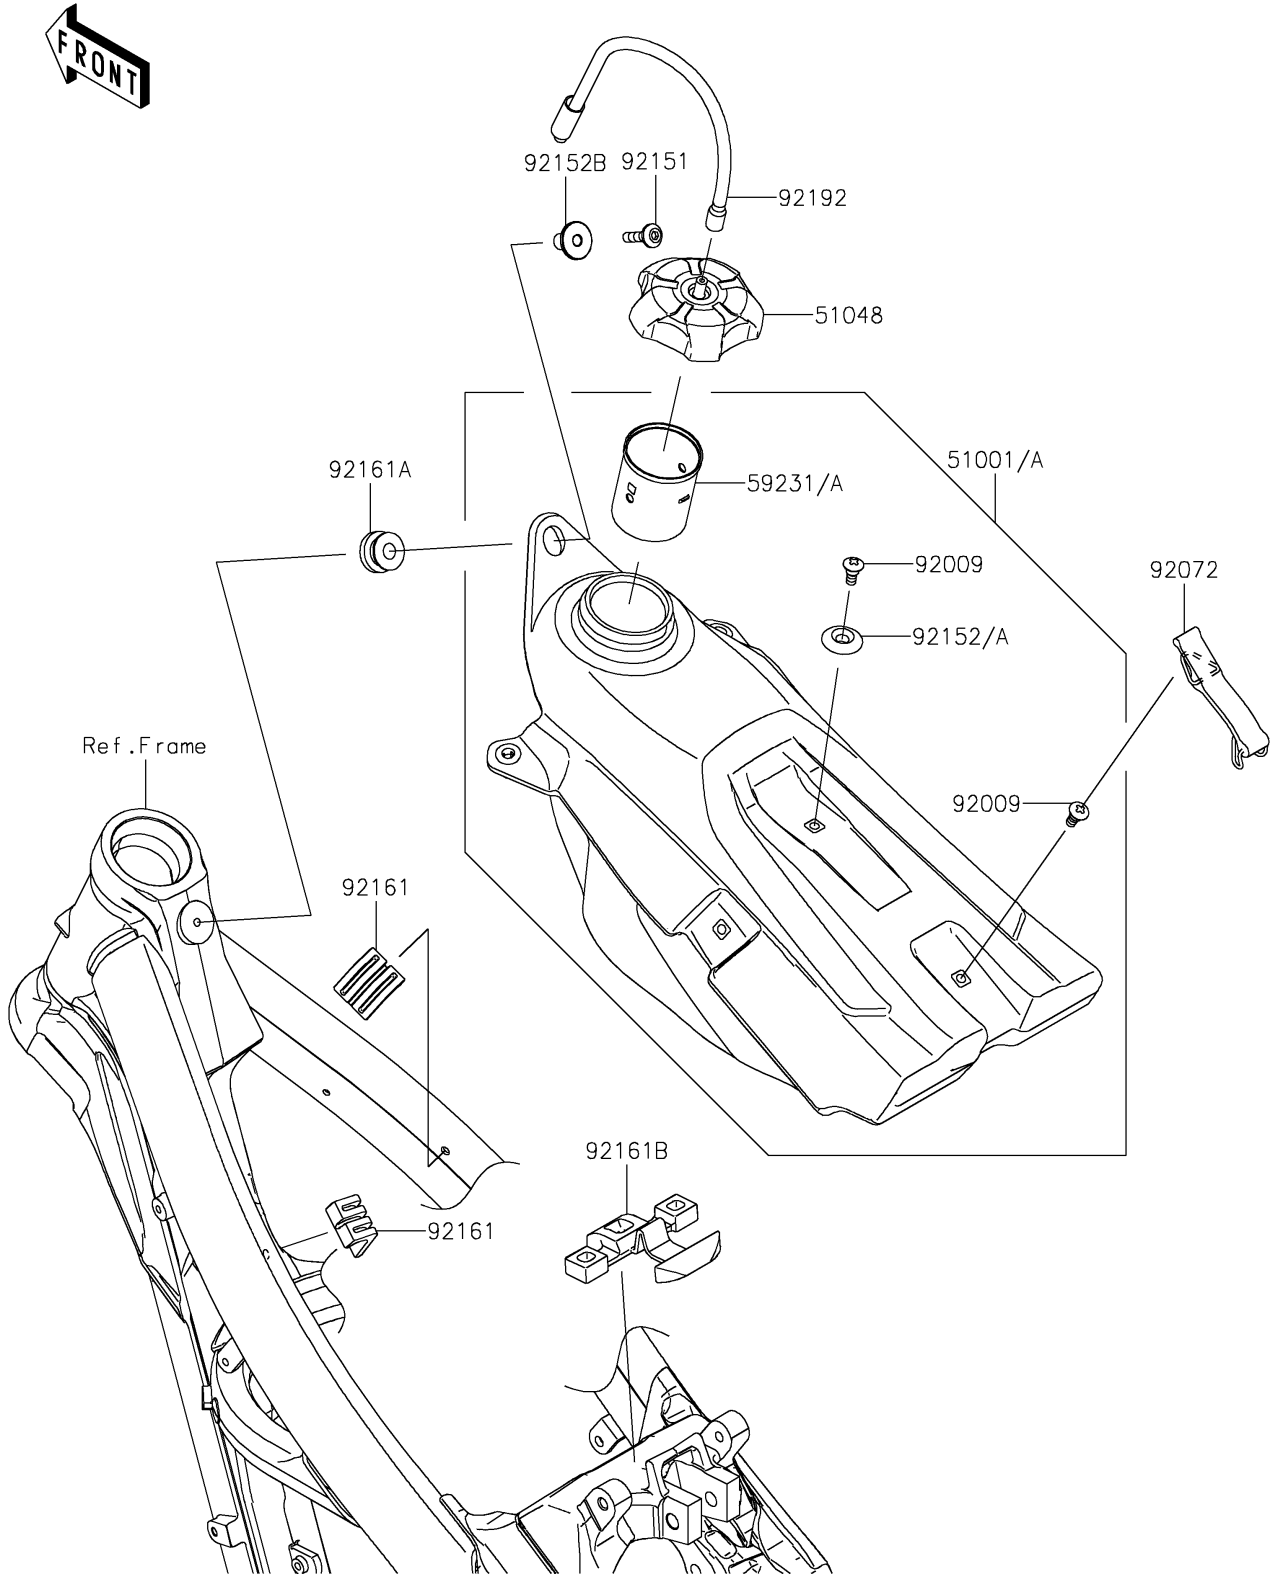

2021 KX™ 450X PARTS DIAGRAM

Fuel Tank

F2410

2021 KX™ 450X PARTS LIST

Fuel Tank

ITEM NAME	PART NUMBER	QUANTITY
TANK-COMP-FUEL (Ref # 51001)	51001-0862	1
CAP-ASSY-TANK (Ref # 51048)	51048-0576	1
FILLER (Ref # 59231A)	59231-0042	1
SCREW,6MM (Ref # 92009)	92009-1971	2
BAND,FUEL TANK (Ref # 92072)	92072-0881	1
BOLT,SOCKET,6X25 (Ref # 92151)	92151-1611	1
COLLAR (Ref # 92152)	92152-0569	1
COLLAR,6.5X10X18 (Ref # 92152B)	92152-2456	1
DAMPER,FUEL TANK,SIDE (Ref # 92161)	92161-1393	2
DAMPER,FUEL TANK,FR (Ref # 92161A)	92161-1914	1
DAMPER,FUEL TANK,RR (Ref # 92161B)	92161-2384	1
TUBE (Ref # 92192)	92192-0161	1