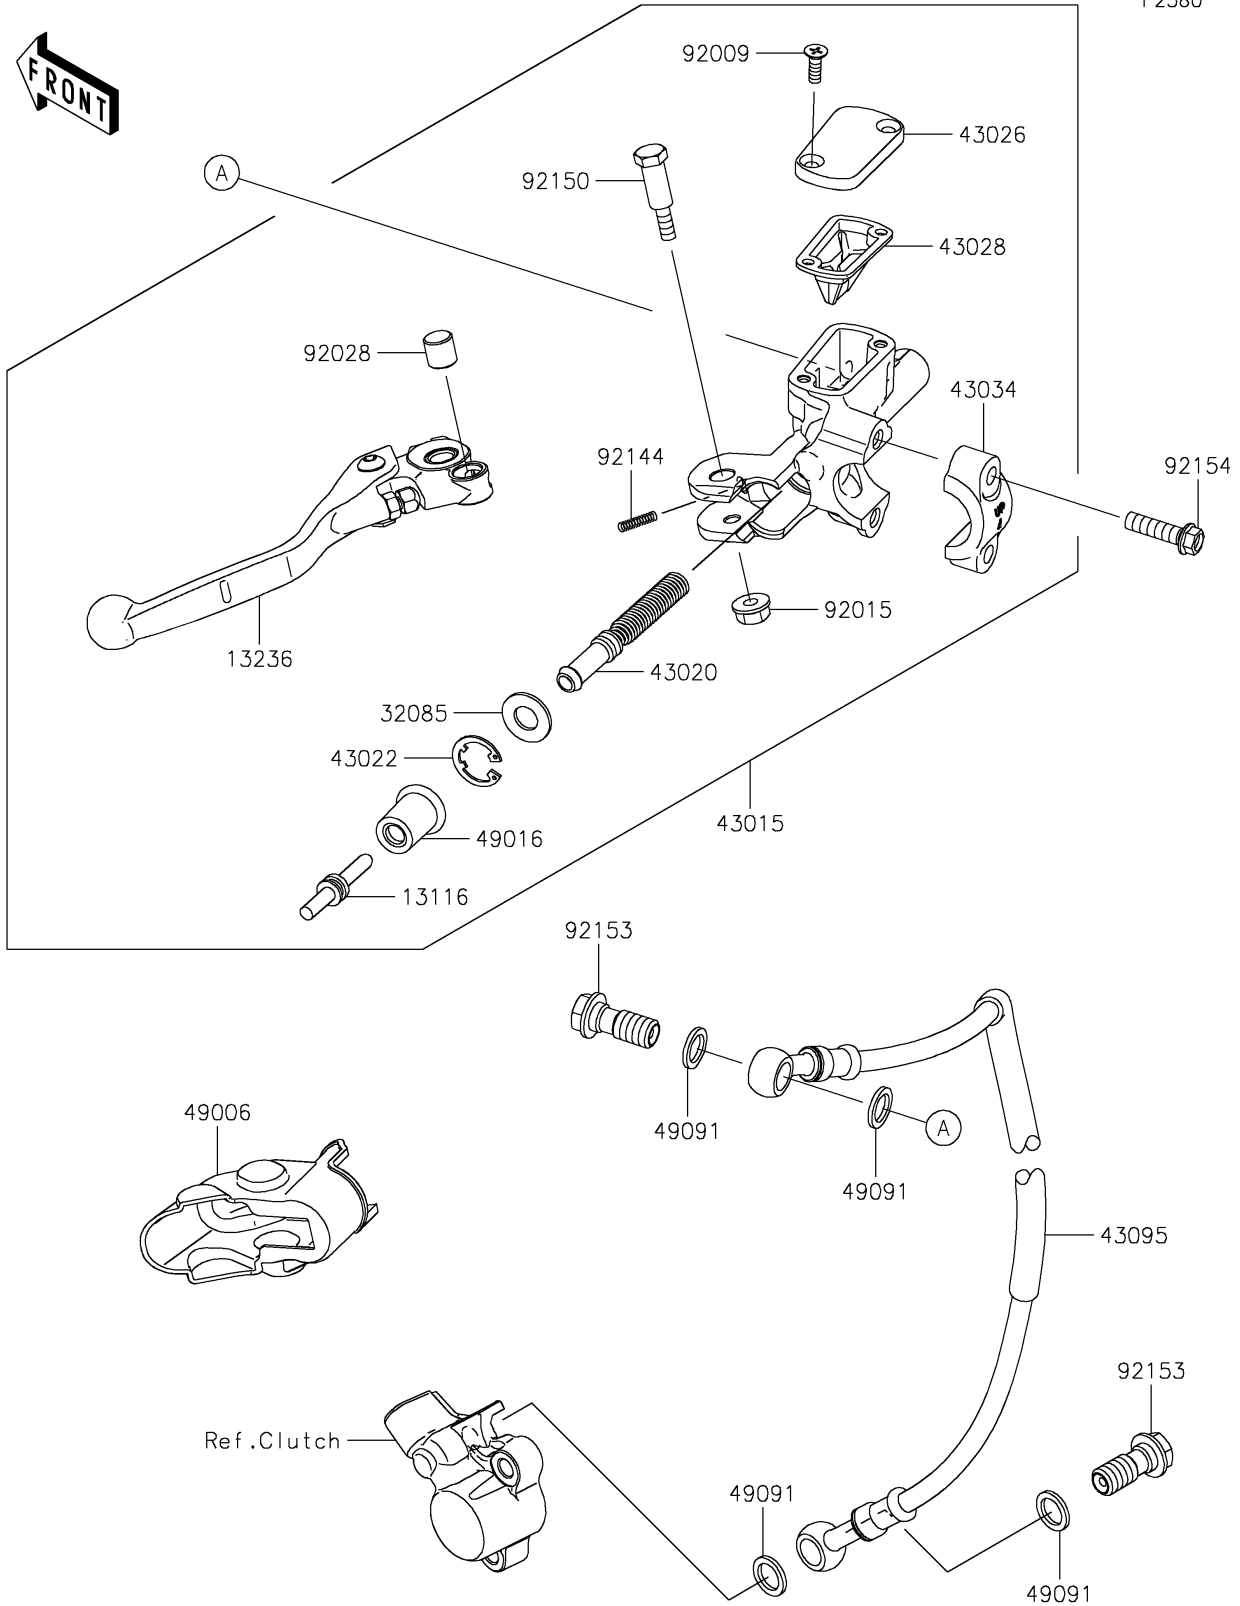

# 2021 KX™ 450X PARTS DIAGRAM

## Clutch Master Cylinder

F2380

# 2021 KX™ 450X PARTS LIST

Clutch Master Cylinder

ITEM NAME	PART NUMBER	QUANTITY
-----------	-------------	----------