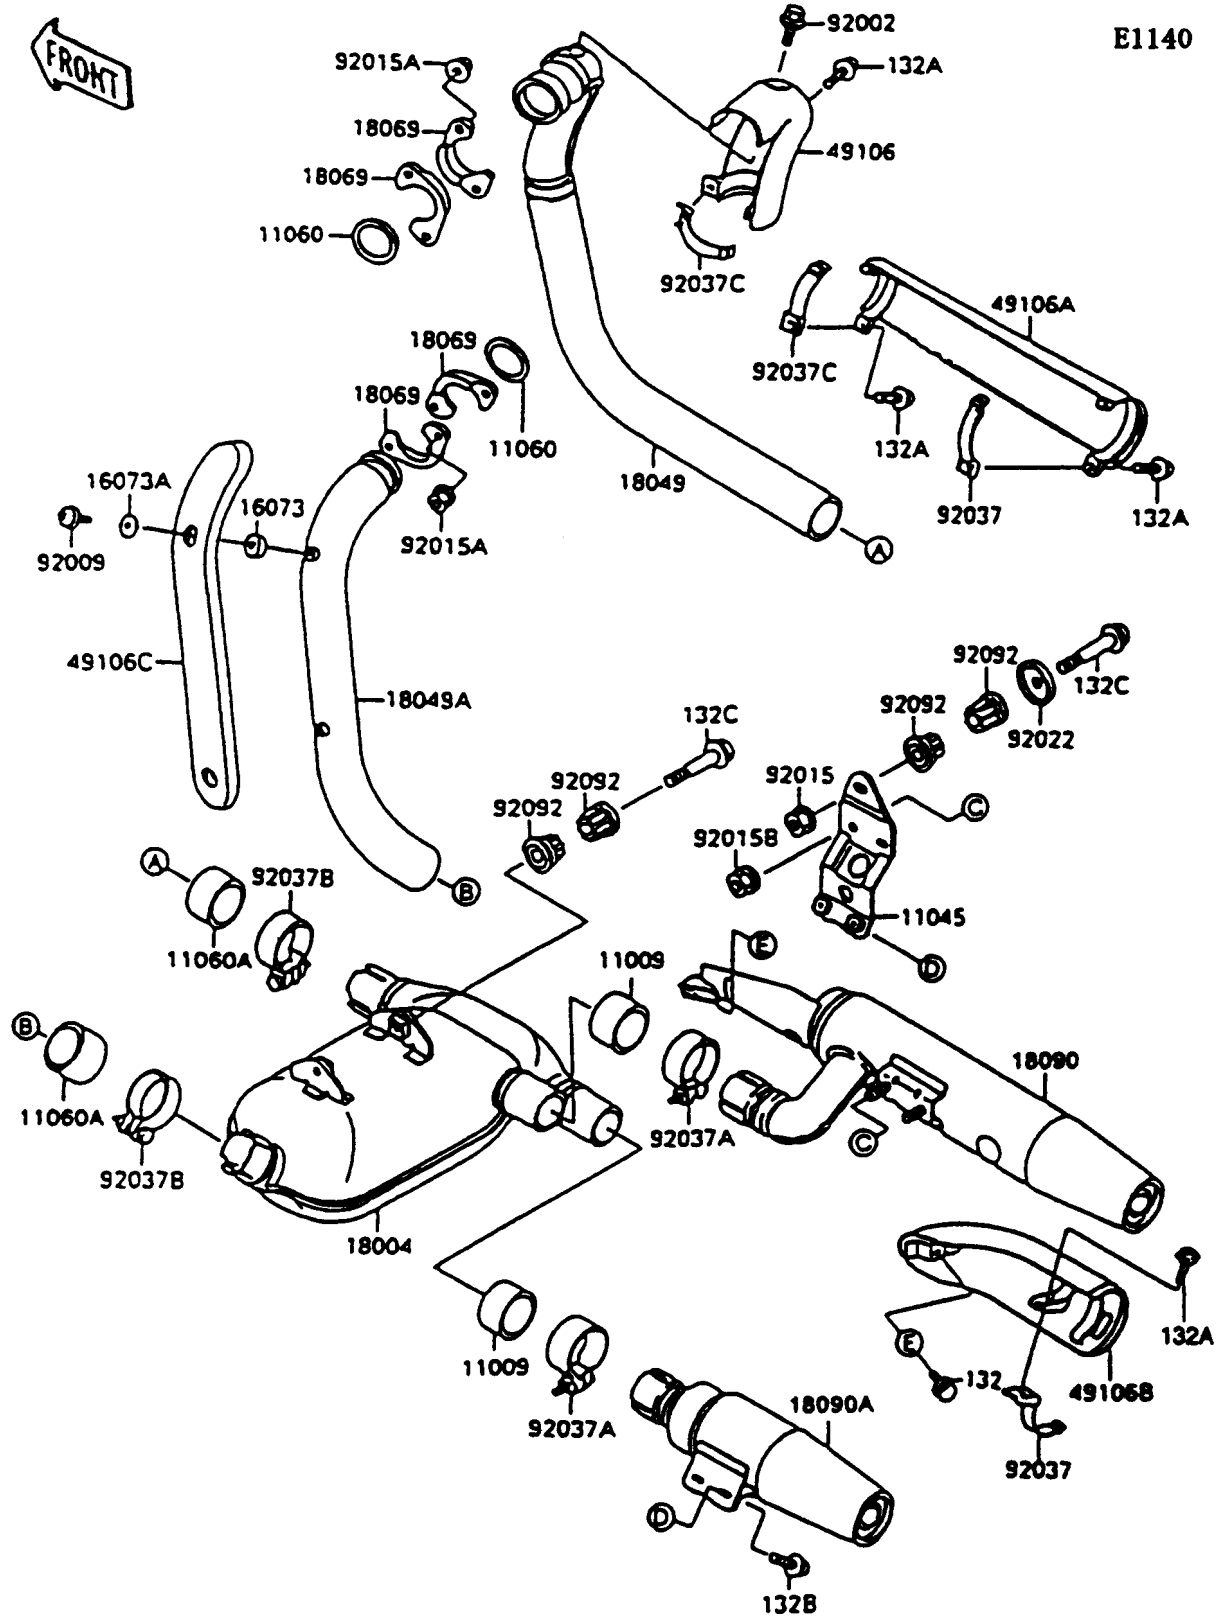

1996 Vulcan 1500 PARTS DIAGRAM

Muffler(s)

1996 Vulcan 1500 PARTS LIST

Muffler(s)

ITEM NAME	PART NUMBER	QUANTITY
BOLT-FLANGED-SMALL (Ref # 132)	132E0610	1
BOLT-FLANGED-SMALL (Ref # 132A)	132E0620	4
BOLT-FLANGED-SMALL (Ref # 132B)	132E0814	2
BOLT-FLANGED-SMALL,8X55 (Ref # 132C)	132E0855	3
GASKET,EXHAUST PIPE CONNECTING (Ref # 11009)	11009-1666	2
BRACKET,MUFFLER (Ref # 11045)	11045-1435	1
GASKET,EXHAUST PIPE (Ref # 11060)	11060-1119	2
GASKET,EXHAUST PIPE HOLDER (Ref # 11060A)	11060-1330	2
INSULATOR,6.5X12.5X4 (Ref # 16073)	16073-1069	2
INSULATOR,6.5X12.5X2 (Ref # 16073A)	16073-1070	2
CHAMBER-PREMUFLER (Ref # 18004)	18004-1057	1
PIPE-EXHAUST,FR (Ref # 18049)	18049-1437	1
PIPE-EXHAUST,RR (Ref # 18049A)	18049-1438	1
HOLDER-EXHAUST PIPE (Ref # 18069)	18069-1138	4
BODY-COMP-MUFFLER,UPP (Ref # 18090)	18090-1588	1
BODY-COMP-MUFFLER,LWR (Ref # 18090A)	18090-1589	1
COVER-EXHAUST PIPE,FR (Ref # 49106)	49106-1095	1
COVER-EXHAUST PIPE,FR (Ref # 49106A)	49106-1096	1
COVER-MUFFLER (Ref # 49106B)	49106-1107	1
COVER-MUFFLER,PIPE,RR (Ref # 49106C)	49106-1109	1
BOLT,6X8 (Ref # 92002)	92002-1604	1
SCREW (Ref # 92009)	92009-1517	2
NUT,FLANGED,8MM (Ref # 92015)	92015-1014	1
NUT,CAP,8MM (Ref # 92015A)	92015-1371	4
NUT,8MM (Ref # 92015B)	92015-1398	2
WASHER,CUP TYPE (Ref # 92022)	92022-1270	1
CLAMP,MUFFLER COVER (Ref # 92037)	92037-1615	2
CLAMP,52MM (Ref # 92037A)	92037-1633	2
CLAMP,59MM (Ref # 92037B)	92037-1863	2

1996 Vulcan 1500 PARTS LIST

Muffler(s)

ITEM NAME	PART NUMBER	QUANTITY
CLAMP (Ref # 92037C)	92037-1874	2
BUSHING-RUBBER,MUFFLER (Ref # 92092)	92092-1013	6