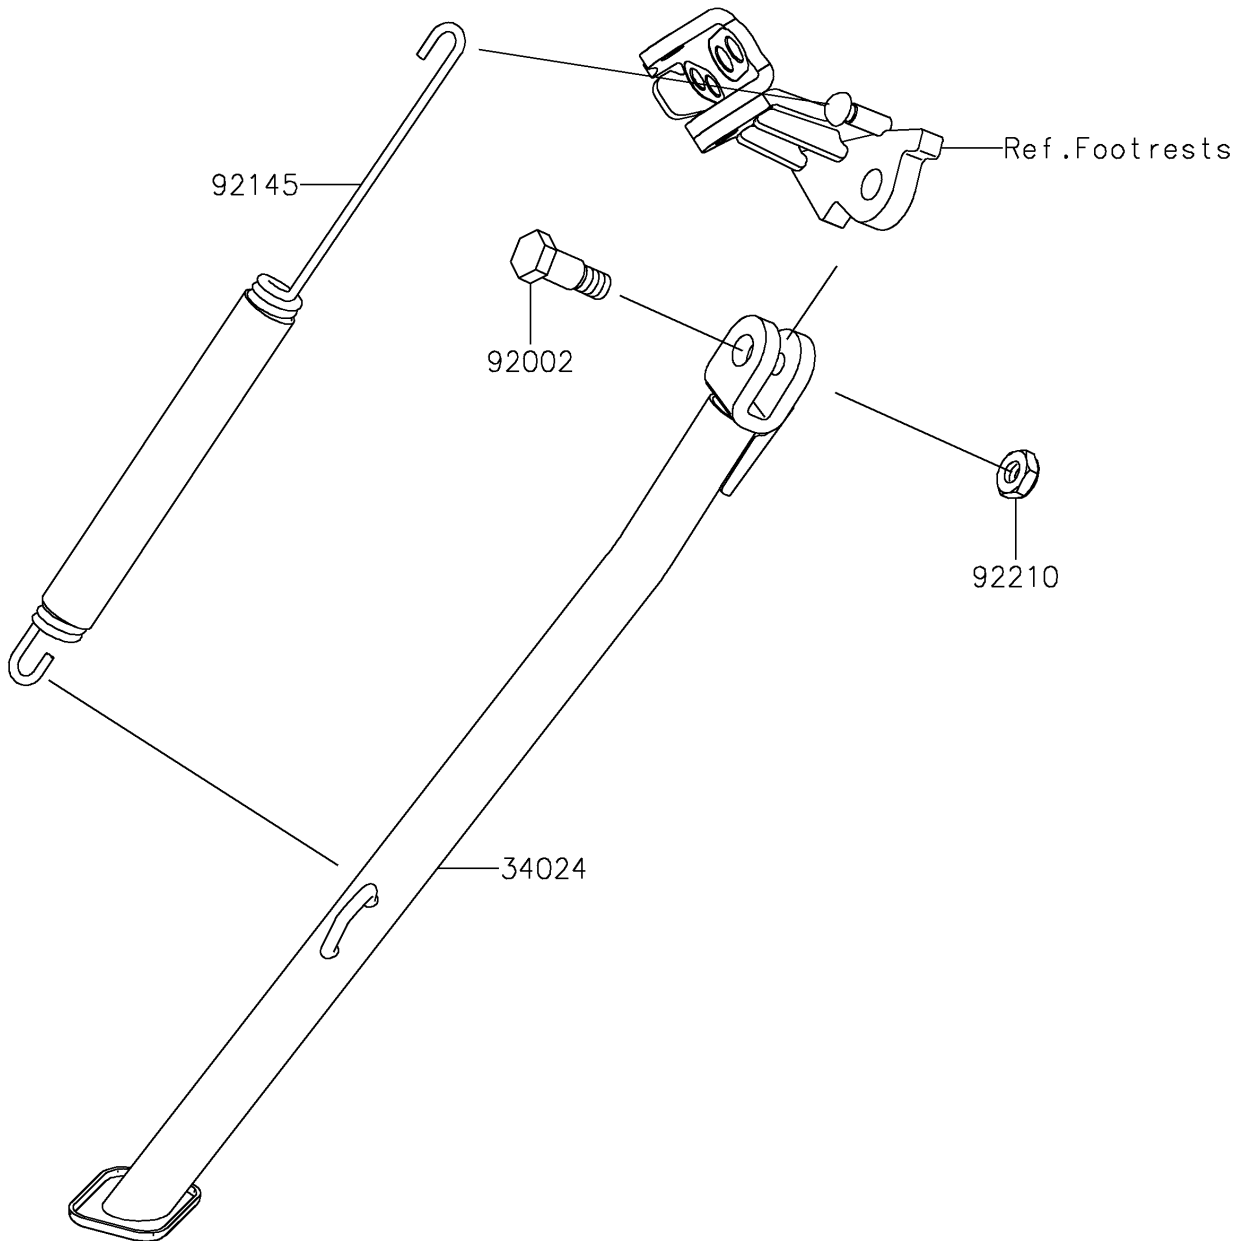

# 2023 KX™ 450X PARTS DIAGRAM

Stand(s)

F2190

## 2023 KX™ 450X PARTS LIST

Stand(s)

ITEM NAME	PART NUMBER	QUANTITY
STAND-SIDE,P.SILVER (Ref # 34024)	34024-0175-458	1
BOLT,SIDE STAND (Ref # 92002)	92002-1813	1
SPRING,SIDE STAND (Ref # 92145)	92145-0454	1
NUT,LOCK,10MM (Ref # 92210)	92210-0784	1