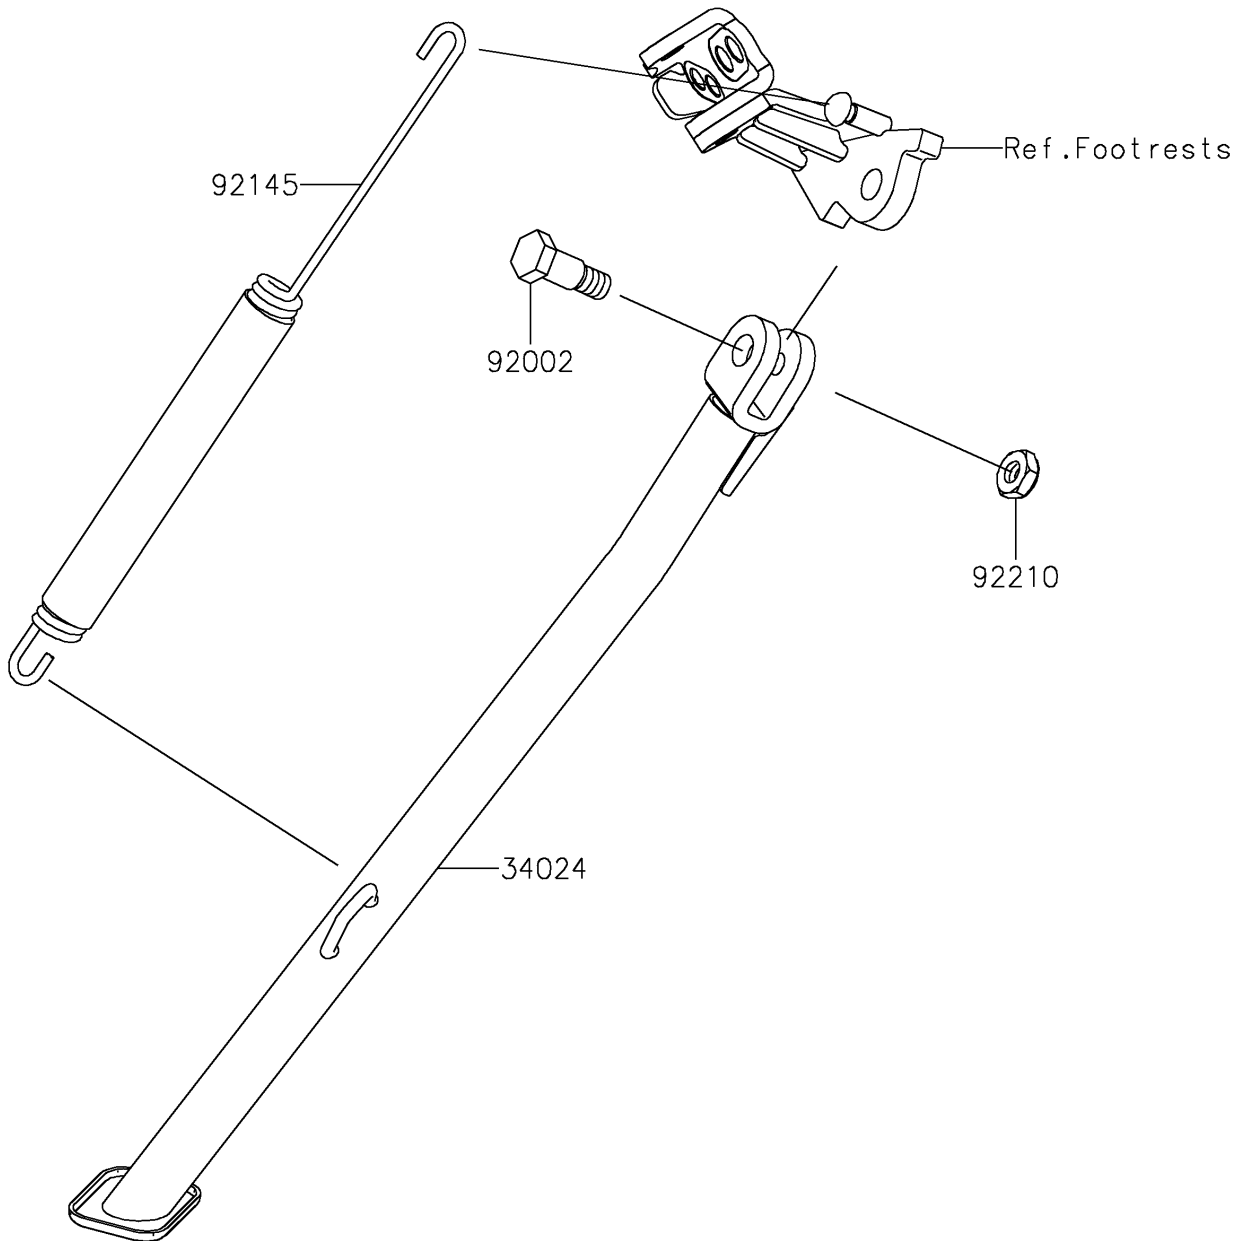

# 2021 KX™ 450X PARTS DIAGRAM

Stand(s)

F2190

## 2021 KX™ 450X PARTS LIST

Stand(s)

ITEM NAME	PART NUMBER	QUANTITY
STAND-SIDE,P.SILVER (Ref # 34024)	34024-0175-458	1
BOLT,SIDE STAND (Ref # 92002)	92002-1813	1
SPRING,SIDE STAND (Ref # 92145)	92145-0454	1
NUT,LOCK,10MM (Ref # 92210)	92210-0784	1