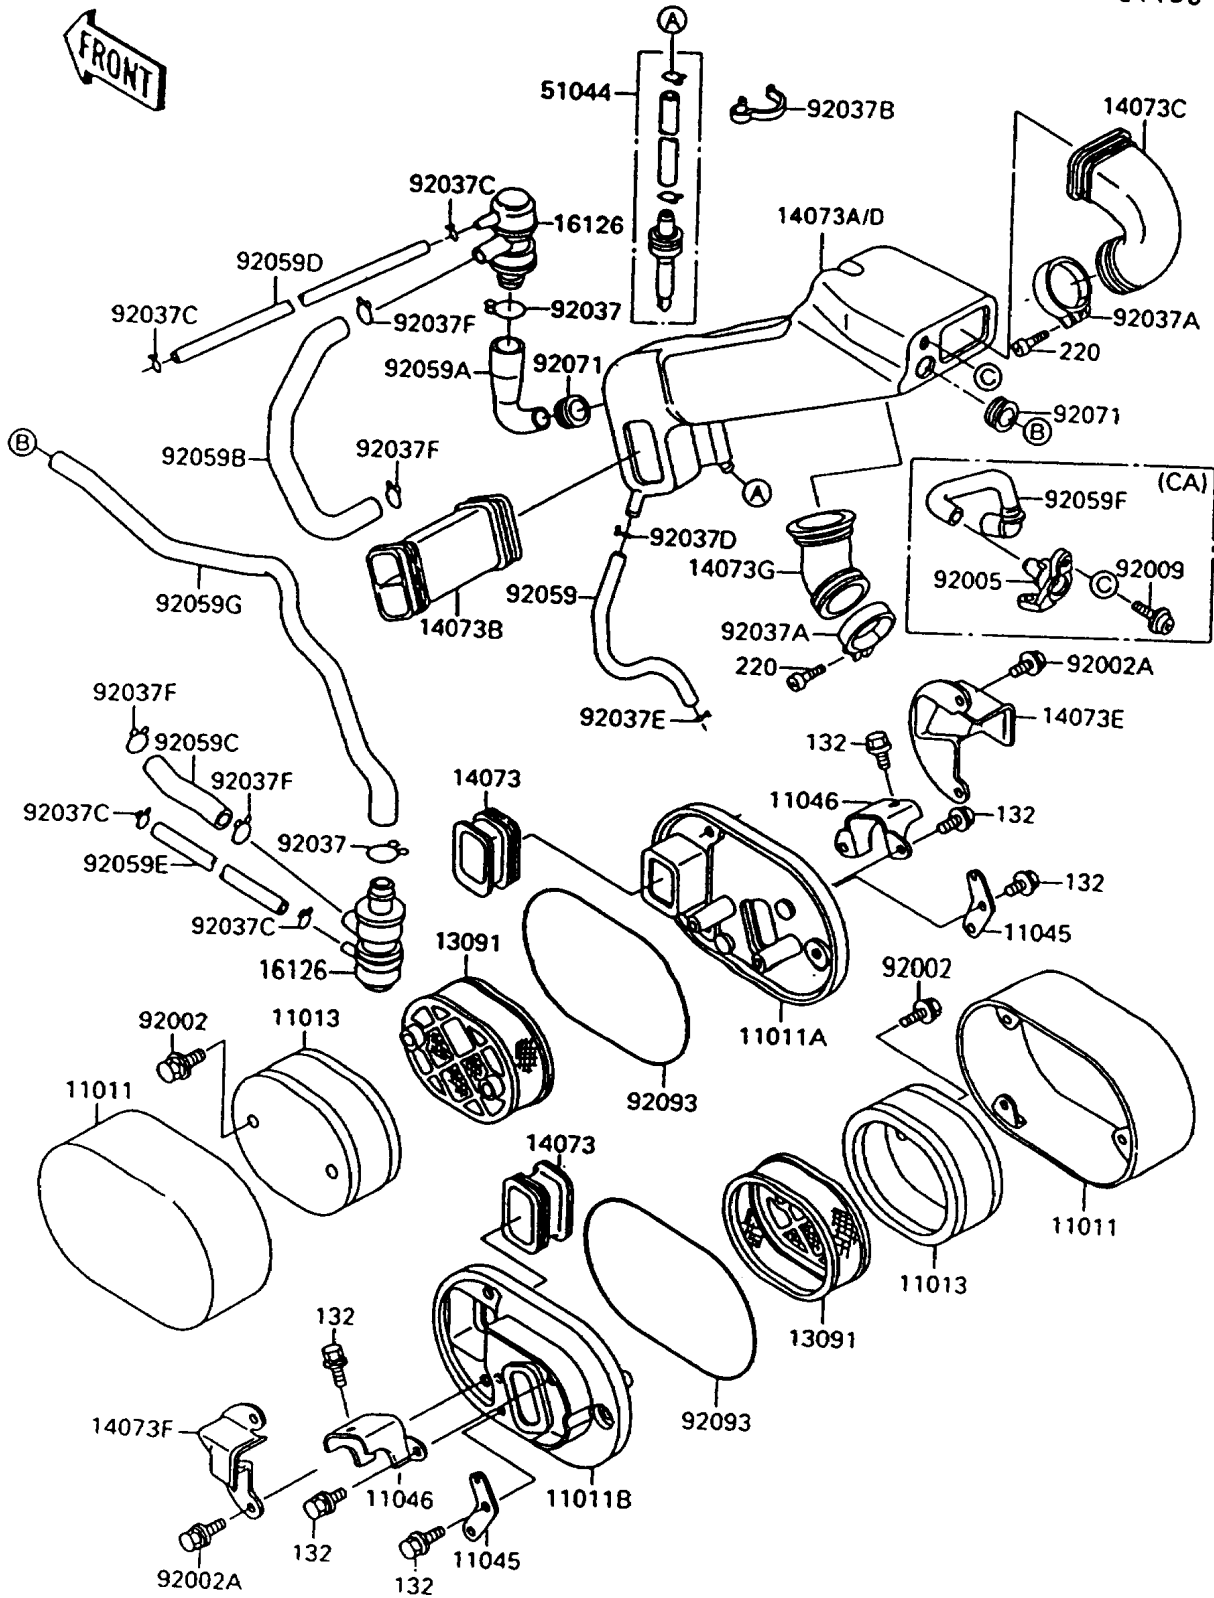

# 1996 Vulcan 1500 PARTS DIAGRAM

Air Cleaner

E1130

## Air Cleaner

ITEM NAME	PART NUMBER	QUANTITY
CASE-AIR FILTER,OUTSIDE (Ref # 11011)	11011-1248	2
CASE-AIR FILTER,LH,INSIDE (Ref # 11011A)	11011-1289	1
CASE-AIR FILTER,RH,INSIDE (Ref # 11011B)	11011-1290	1
ELEMENT-AIR FILTER (Ref # 11013)	11013-1249	2
BRACKET,AIR FILTER,LWR (Ref # 11045)	11045-1434	2
BRACKET,AIR FILTER,UPP (Ref # 11046)	11046-1035	2
HOLDER,ELEMENT (Ref # 13091)	13091-1345	2
DUCT,INLET (Ref # 14073)	14073-1296	2
DUCT,AIR FILTER (Ref # 14073B)	14073-1298	2
DUCT,FR,CARBURETOR (Ref # 14073C)	14073-1299	1
DUCT,LH (Ref # 14073E)	14073-1316	1
DUCT,RH (Ref # 14073F)	14073-1317	1
DUCT,RR,CARBURETOR (Ref # 14073G)	14073-1326	1
VALVE,AIR SWITCH (Ref # 16126)	16126-1188	2
TUBE-ASSY (Ref # 51044)	51044-1089	1
BOLT,6X25 (Ref # 92002)	92002-1137	4
BOLT,6X16 (Ref # 92002A)	92002-1242	6
CLAMP,TUBE (Ref # 92037)	92037-1076	2
CLAMP,BOOT FITTING (Ref # 92037A)	92037-1112	2
CLAMP,HOSE (Ref # 92037B)	92037-1552	1
CLAMP (Ref # 92037C)	92037-1712	4
CLAMP,14MM (Ref # 92037D)	92037-1862	1
CLAMP,BREATHER TUBE (Ref # 92037E)	92037-192	1
CLAMP,TUBE (Ref # 92037F)	92037-213	4
TUBE,BREATHER (Ref # 92059)	92059-1777	1
TUBE,ASV-SURGE TANK (Ref # 92059A)	92059-1779	1
TUBE,VALVE-ASV (Ref # 92059B)	92059-1780	1
TUBE,ASV-CAP(R) (Ref # 92059C)	92059-1783	1
TUBE,4X9X420 (Ref # 92059D)	92059-1820	1

# 1996 Vulcan 1500 PARTS LIST

## Air Cleaner

ITEM NAME	PART NUMBER	QUANTITY
TUBE,4X9X650 (Ref # 92059E)	92059-1846	1
BOLT-FLANGED-SMALL,6X10 (Ref # 132)	132J0610	10
SCREW-PAN-CROS (Ref # 220)	220C0430	2
TUBE,AIR VALVE-AIR FILTER (Ref # 92059G)	92059-1873	1
GROMMET,AIR FILTER (Ref # 92071)	92071-1028	2
SEAL,AIR FILTER (Ref # 92093)	92093-1236	2
DUCT,SURGE TANK (Ref # 14073A)	14073-1297	1
DUCT,SURGE TANK (Ref # 14073D)	14073-1306	1
FITTING (Ref # 92005)	92005-1163	1
SCREW,6X14 (Ref # 92009)	92009-1272	2
TUBE,AIR FILTER (Ref # 92059F)	92059-1859	1