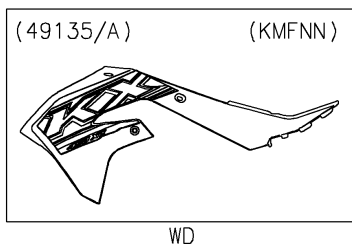

2021 KX™ 450X PARTS DIAGRAM

Engine Shrouds

E3036

2021 KX™ 450X PARTS LIST

Engine Shrouds

ITEM NAME	PART NUMBER	QUANTITY
SHROUD-ENGINE,LH,L.GREEN (Ref # 49089)	49089-0946-290	1
SHROUD-ENGINE,RH,L.GREEN (Ref # 49089A)	49089-0947-290	1
SHROUD-ENGINE,LH,INMOLD,GREEN (Ref # 49135)	49135-5190-290	1
SHROUD-ENGINE,RH,INMOLD,GREEN (Ref # 49135A)	49135-5191-290	1
COLLAR (Ref # 92152)	92152-0052	2
BOLT,FLANGED,6X9 (Ref # 92154)	92154-0546	4
BOLT,FLANGED,6X28 (Ref # 92154A)	92154-1739	2
BOLT,FLANGED,6X20 (Ref # 92154B)	92154-2972	2