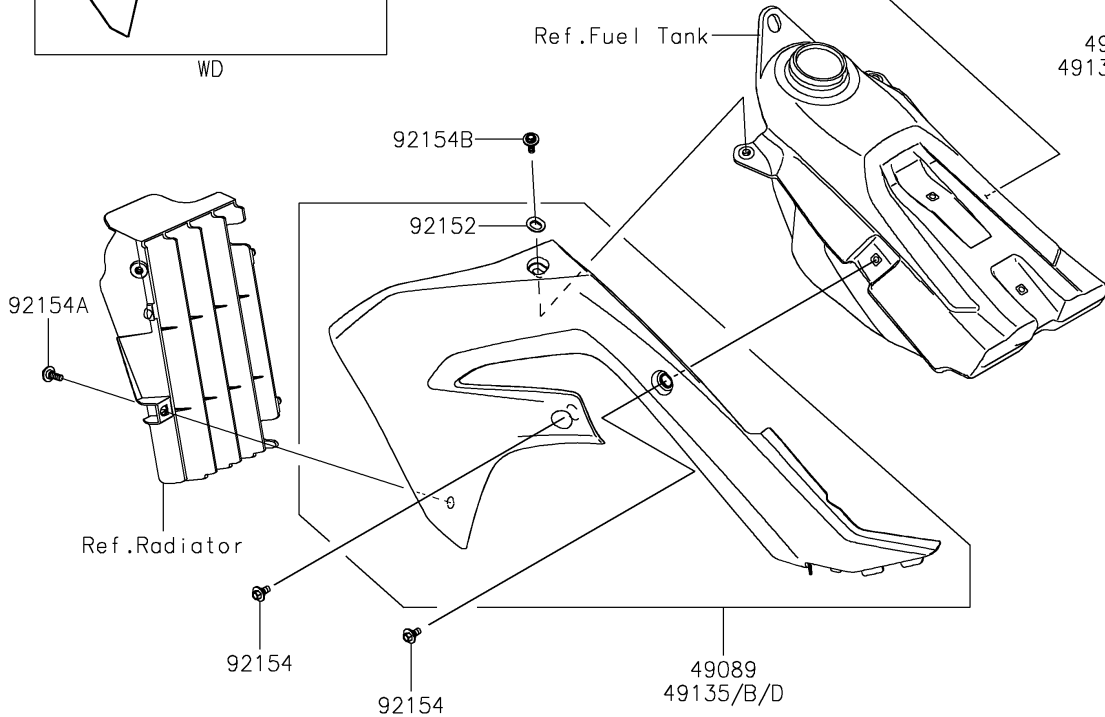

2021 KX™ 450X PARTS DIAGRAM

Engine Shrouds

E3036

2021 KX™ 450X PARTS LIST

Engine Shrouds

ITEM NAME	PART NUMBER	QUANTITY
SHROUD-ENGINE,LH,L.GREEN (Ref # 49089)	49089-0946-290	1
SHROUD-ENGINE,RH,L.GREEN (Ref # 49089A)	49089-0947-290	1
SHROUD-ENGINE,LH,INMOLD,GREEN (Ref # 49135)	49135-5190-290	1
SHROUD-ENGINE,RH,INMOLD,GREEN (Ref # 49135A)	49135-5191-290	1
COLLAR (Ref # 92152)	92152-0052	2
BOLT,FLANGED,6X9 (Ref # 92154)	92154-0546	4
BOLT,FLANGED,6X28 (Ref # 92154A)	92154-1739	2
BOLT,FLANGED,6X20 (Ref # 92154B)	92154-2972	2