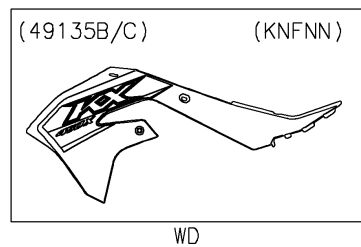

2021 KX™ 450X PARTS DIAGRAM

Engine Shrouds

E3036

2021 KX™ 450X PARTS LIST

Engine Shrouds

ITEM NAME	PART NUMBER	QUANTITY
SHROUD-ENGINE,LH,L.GREEN (Ref # 49089)	49089-0946-290	1
SHROUD-ENGINE,RH,L.GREEN (Ref # 49089A)	49089-0947-290	1
SHROUD-ENGINE,LH,INMOLD,GREEN (Ref # 49135)	49135-5190-290	1
SHROUD-ENGINE,RH,INMOLD,GREEN (Ref # 49135A)	49135-5191-290	1
COLLAR (Ref # 92152)	92152-0052	2
BOLT,FLANGED,6X9 (Ref # 92154)	92154-0546	4
BOLT,FLANGED,6X28 (Ref # 92154A)	92154-1739	2
BOLT,FLANGED,6X20 (Ref # 92154B)	92154-2972	2