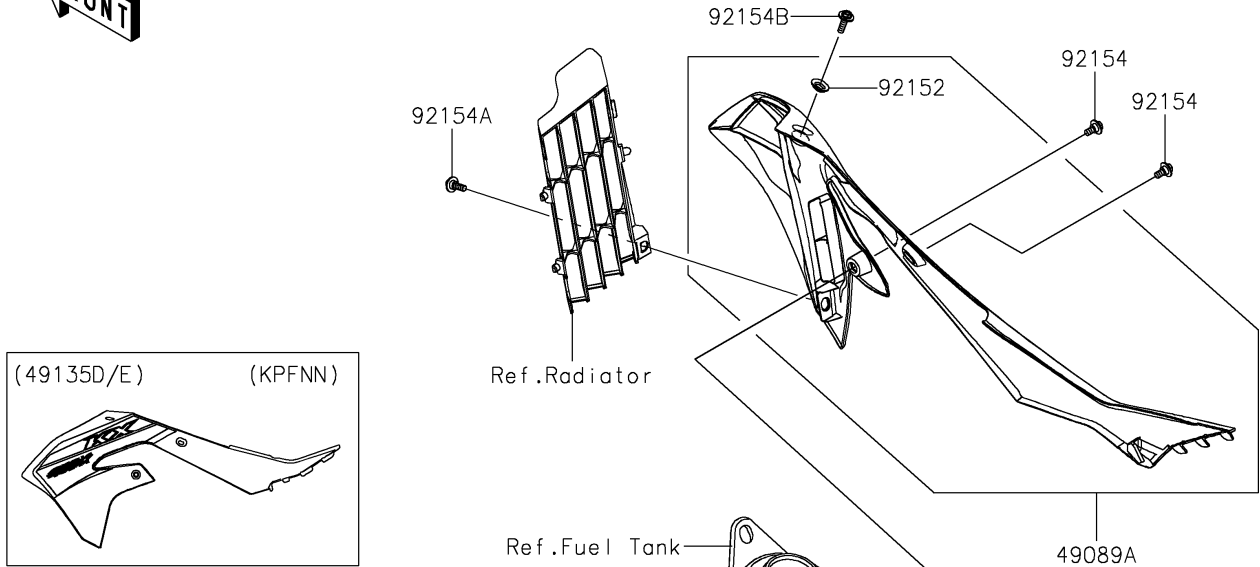

2021 KX™ 450X PARTS DIAGRAM

Engine Shrouds

E3036

2021 KX™ 450X PARTS LIST

Engine Shrouds

ITEM NAME	PART NUMBER	QUANTITY
SHROUD-ENGINE,LH,L.GREEN (Ref # 49089)	49089-0946-290	1
SHROUD-ENGINE,RH,L.GREEN (Ref # 49089A)	49089-0947-290	1
SHROUD-ENGINE,LH,INMOLD,GREEN (Ref # 49135)	49135-5190-290	1
SHROUD-ENGINE,RH,INMOLD,GREEN (Ref # 49135A)	49135-5191-290	1
COLLAR (Ref # 92152)	92152-0052	2
BOLT,FLANGED,6X9 (Ref # 92154)	92154-0546	4
BOLT,FLANGED,6X28 (Ref # 92154A)	92154-1739	2
BOLT,FLANGED,6X20 (Ref # 92154B)	92154-2972	2