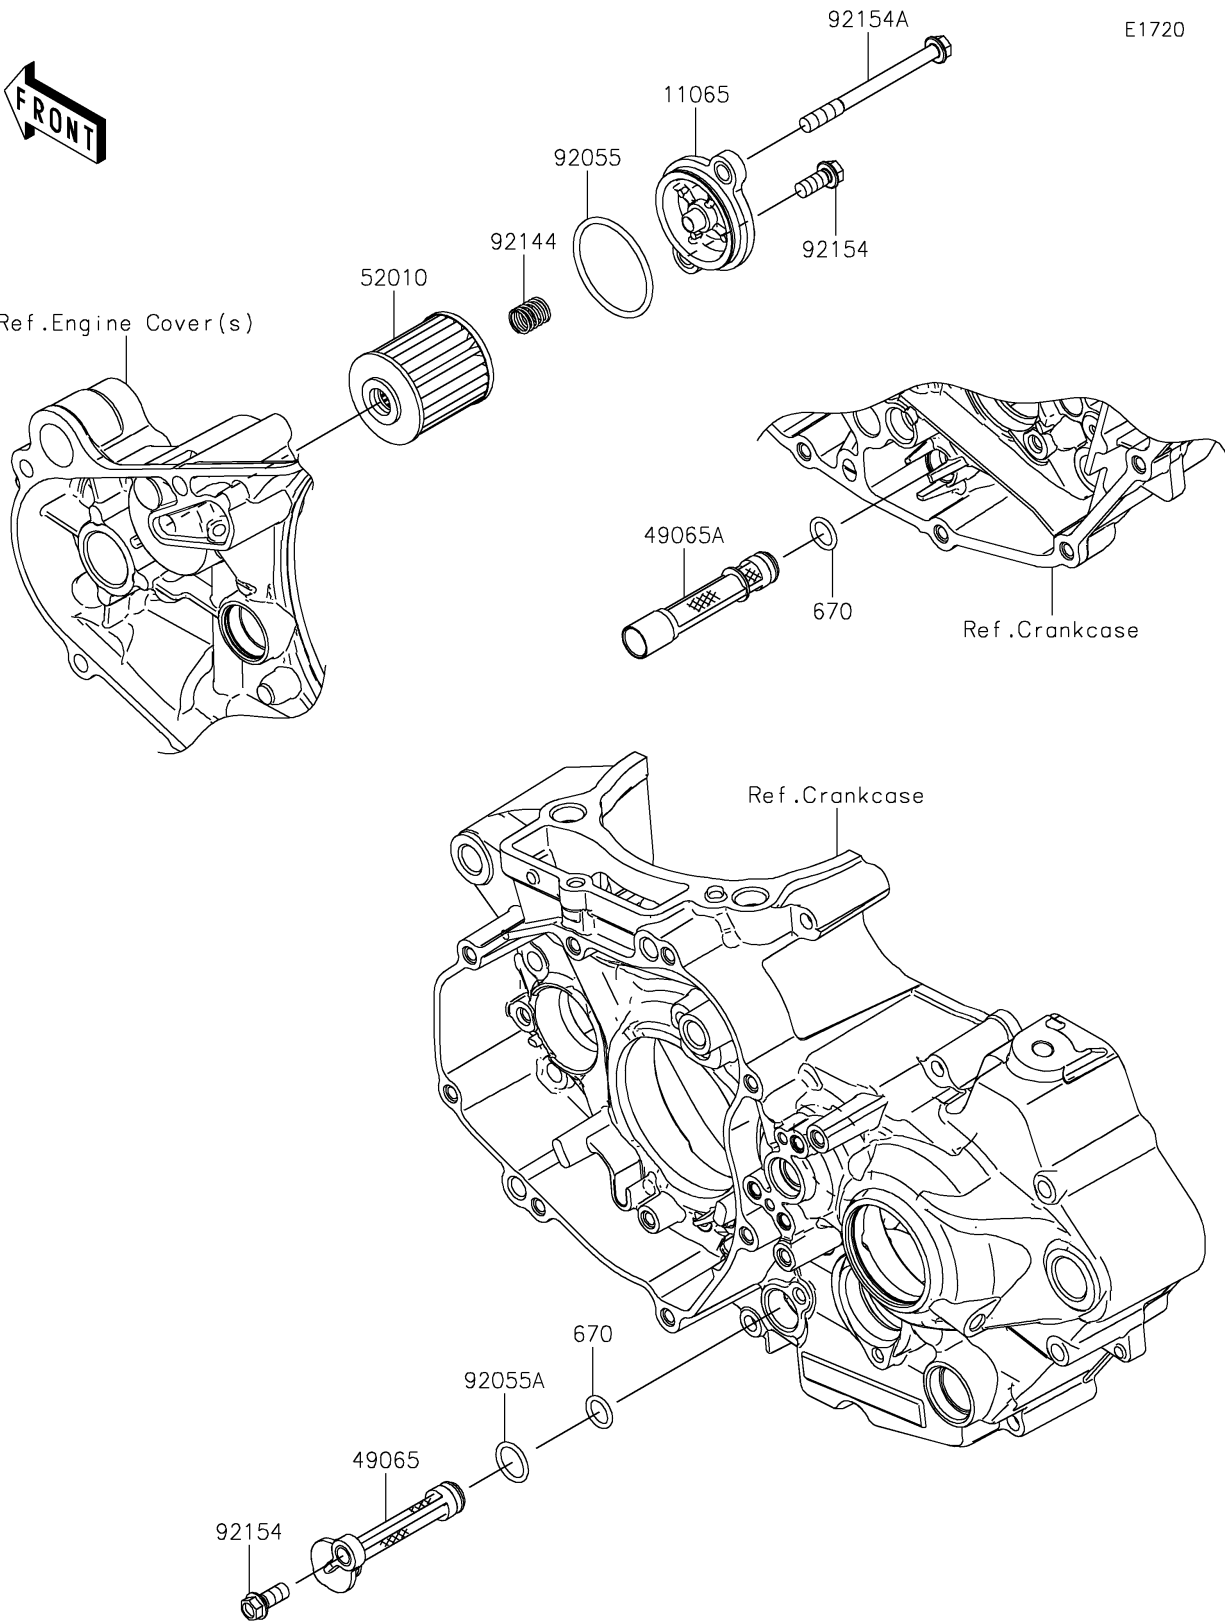

2021 KX™ 450X PARTS DIAGRAM

Oil Filter

E1720

2021 KX™ 450X PARTS LIST

Oil Filter

ITEM NAME	PART NUMBER	QUANTITY
CAP (Ref # 11065)	11065-1280	1
FILTER-OIL (Ref # 49065)	49065-0040	1
FILTER-OIL (Ref # 49065A)	49065-0043	1
ELEMENT-OIL FILTER (Ref # 52010)	52010-0001	1
RING-O,37.2X2.4 (Ref # 92055)	92055-0839	1
RING-O,13.0X1.9 (Ref # 92055A)	92055-1011	1
SPRING (Ref # 92144)	92144-1761	1
BOLT,FLANGED,6X14 (Ref # 92154)	92154-2964	2
BOLT,FLANGED,6X70 (Ref # 92154A)	92154-2981	1
O RING,10MM (Ref # 670)	670D1510	2