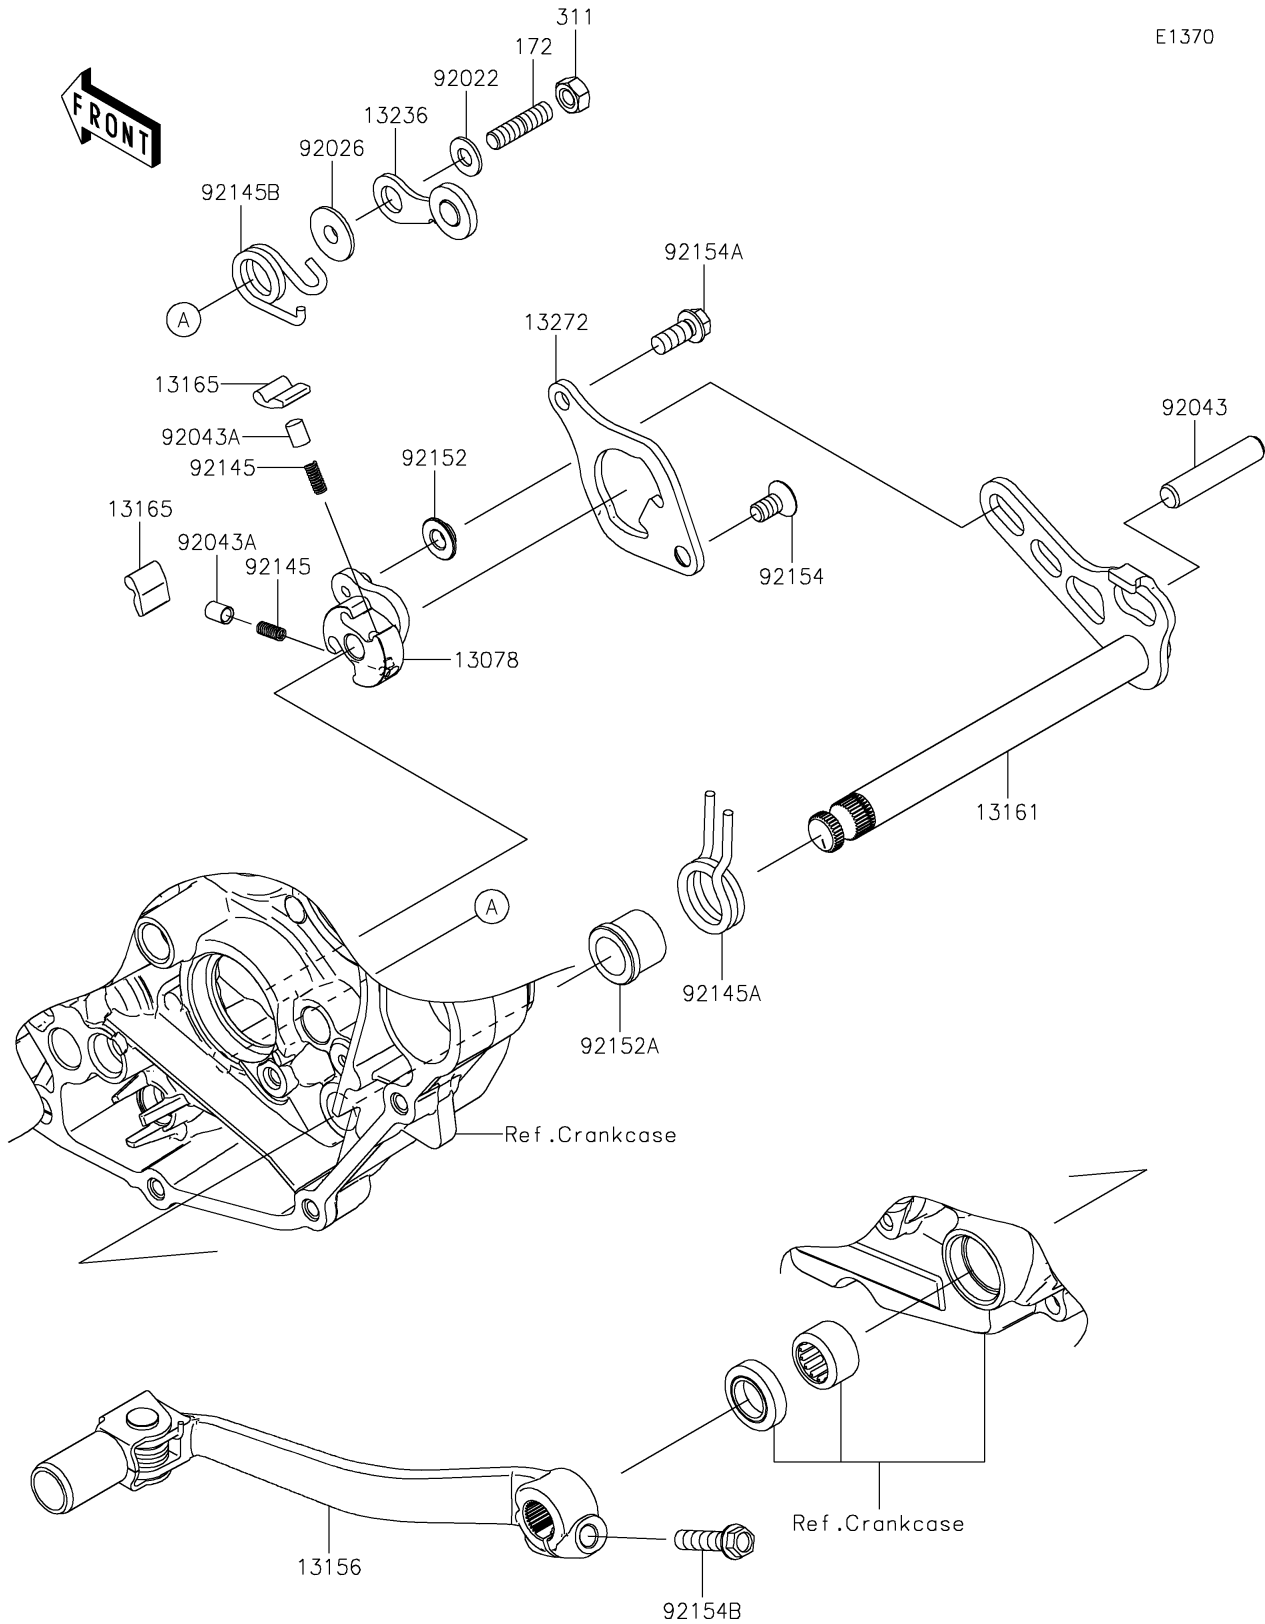

2021 KX™ 450X PARTS DIAGRAM

Gear Change Mechanism

E1370

2021 KX™ 450X PARTS LIST

Gear Change Mechanism

ITEM NAME	PART NUMBER	QUANTITY
-----------	-------------	----------