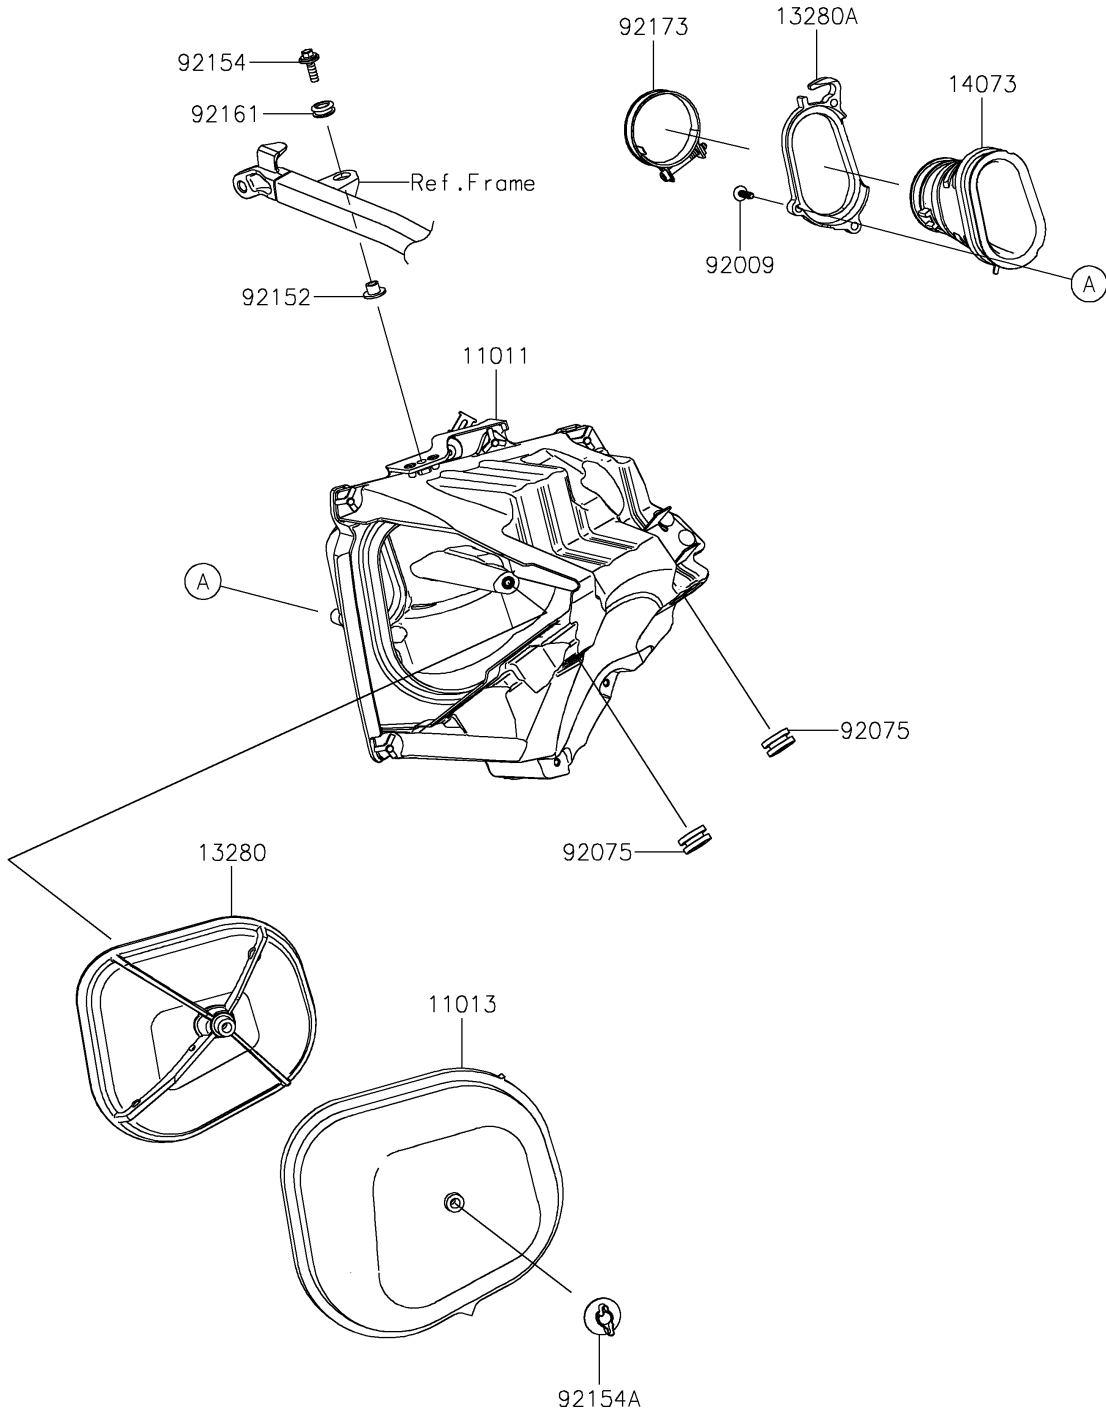

# 2023 KX™ 450X PARTS DIAGRAM

Air Cleaner

E1130

## 2023 KX™ 450X PARTS LIST

### Air Cleaner

ITEM NAME	PART NUMBER	QUANTITY
CASE-AIR FILTER,L.GREEN (Ref # 11011)	11011-0927-290	1
ELEMENT-AIR FILTER (Ref # 11013)	11013-0811	1
HOLDER,ELEMENT BASE (Ref # 13280)	13280-0913	1
HOLDER,DUCT (Ref # 13280A)	13280-0925	1
DUCT (Ref # 14073)	14073-0888	1
SCREW,TAPPING,5X20 (Ref # 92009)	92009-1993	3
DAMPER,10X24X12 (Ref # 92075)	92075-1690	2
COLLAR (Ref # 92152)	92152-1449	1
BOLT,FLANGED,6X20 (Ref # 92154)	92154-1268	1
BOLT,WING,6X35 (Ref # 92154A)	92154-2943	1
DAMPER (Ref # 92161)	92161-0266	1
CLAMP,57.5MM (Ref # 92173)	92173-1608	1