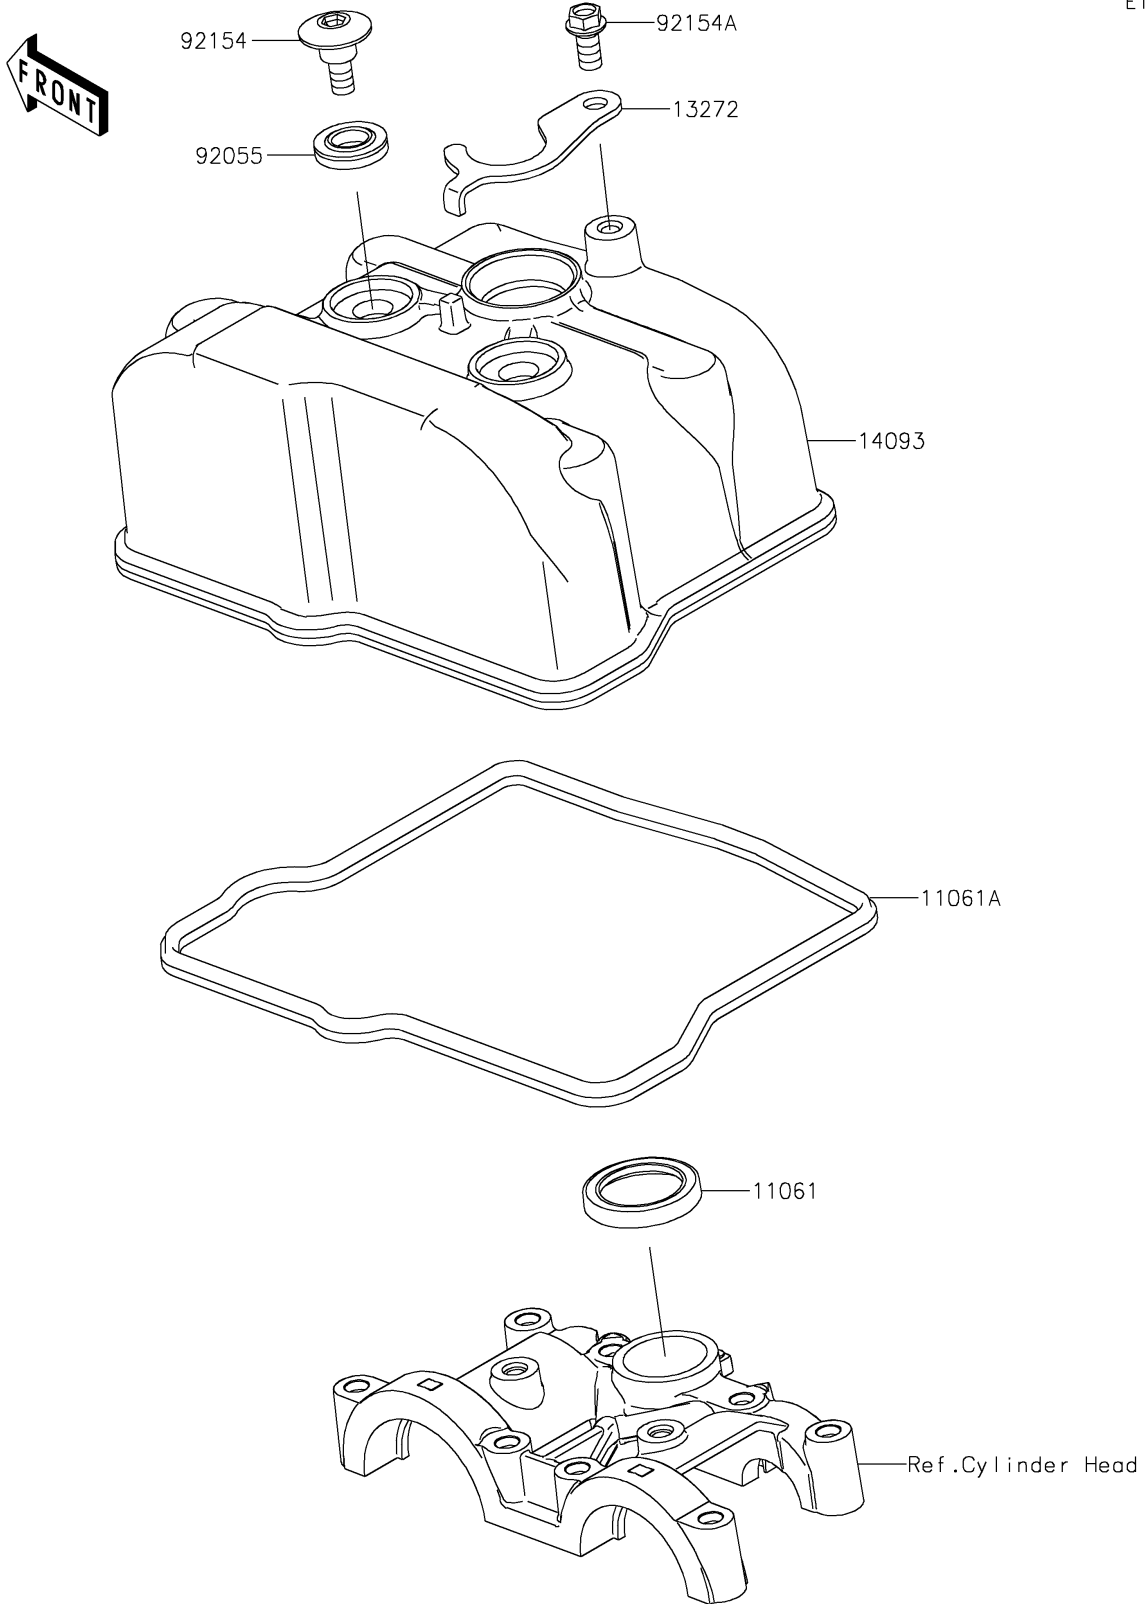

# 2023 KX™ 450X PARTS DIAGRAM

## Cylinder Head Cover

E1112

## 2023 KX™ 450X PARTS LIST

### Cylinder Head Cover

ITEM NAME	PART NUMBER	QUANTITY
GASKET,PLUG HOLE (Ref # 11061)	11061-1197	1
GASKET,HEAD COVER (Ref # 11061A)	11061-1269	1
PLATE (Ref # 13272)	13272-2955	1
COVER,HEAD (Ref # 14093)	14093-0704	1
RING-O,HEAD COVER BOLT (Ref # 92055)	92055-1352	2
BOLT,SOCKET,6MM (Ref # 92154)	92154-2094	2
BOLT,FLANGED,6X12 (Ref # 92154A)	92154-2975	1