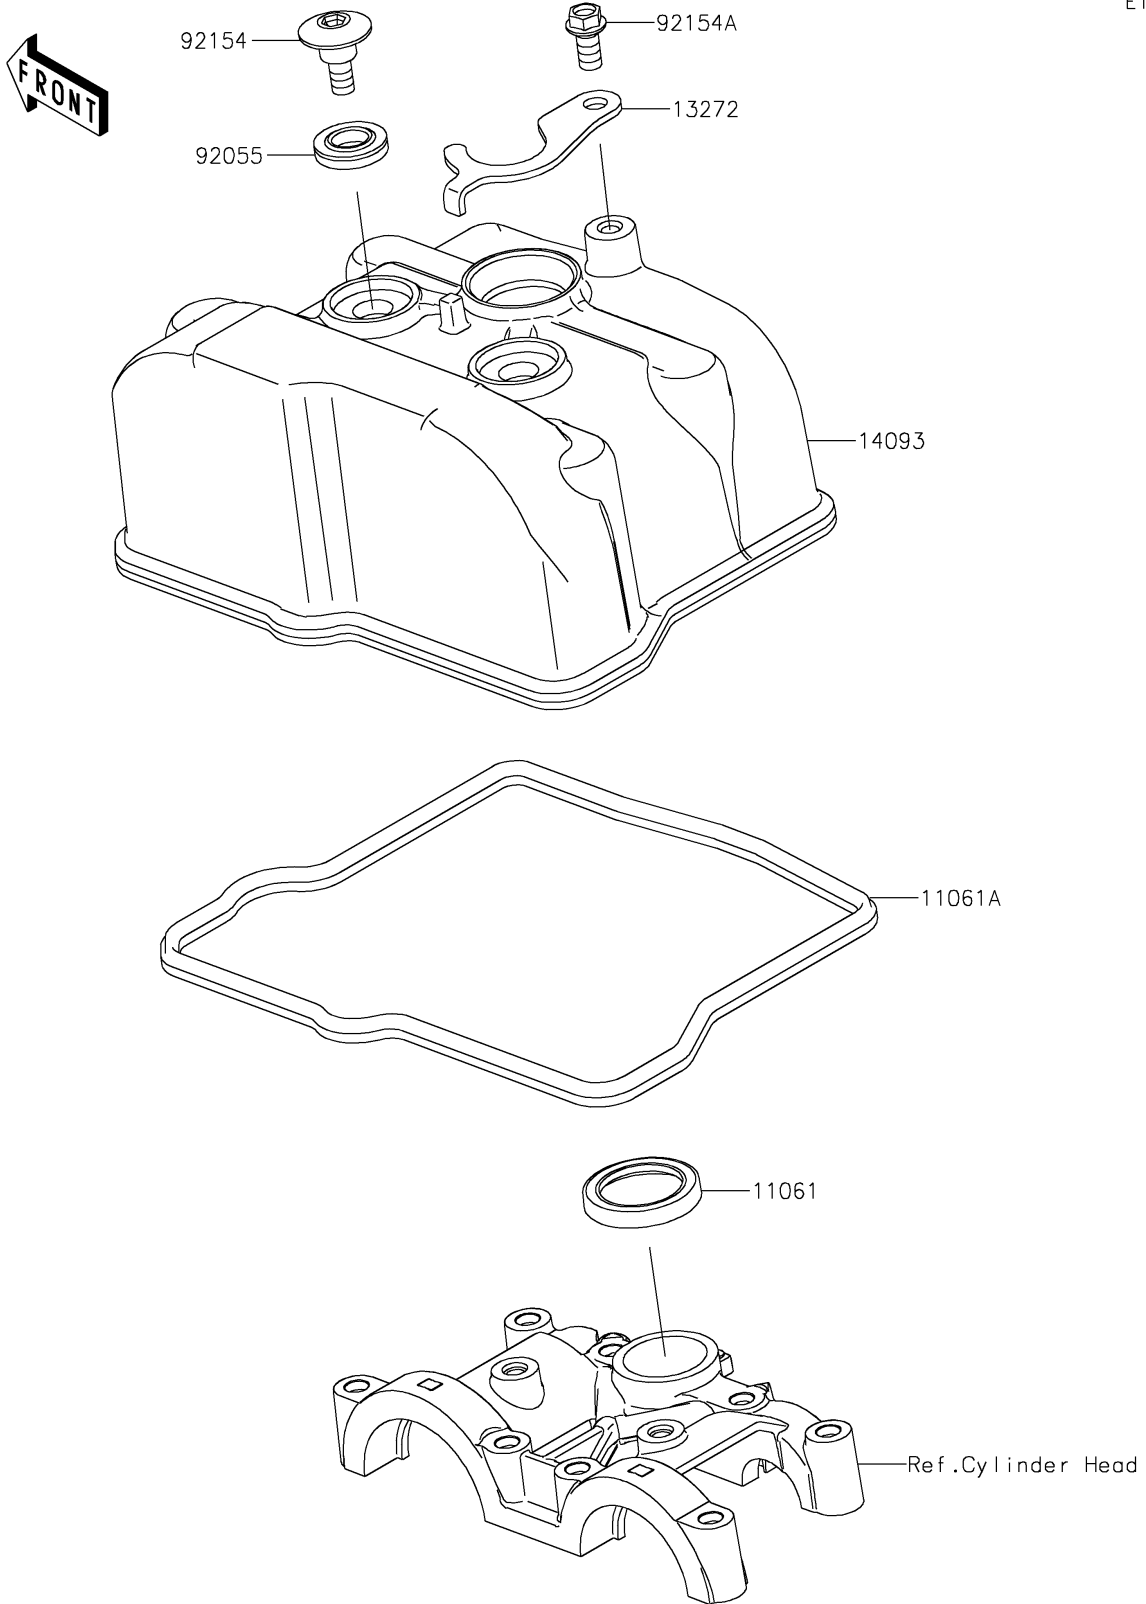

2021 KX™ 450X PARTS DIAGRAM

Cylinder Head Cover

E1112

2021 KX™ 450X PARTS LIST

Cylinder Head Cover

ITEM NAME	PART NUMBER	QUANTITY
GASKET,PLUG HOLE (Ref # 11061)	11061-1197	1
GASKET,HEAD COVER (Ref # 11061A)	11061-1269	1
PLATE (Ref # 13272)	13272-2955	1
COVER,HEAD (Ref # 14093)	14093-0704	1
RING-O,HEAD COVER BOLT (Ref # 92055)	92055-1352	2
BOLT,SOCKET,6MM (Ref # 92154)	92154-2094	2
BOLT,FLANGED,6X12 (Ref # 92154A)	92154-2975	1