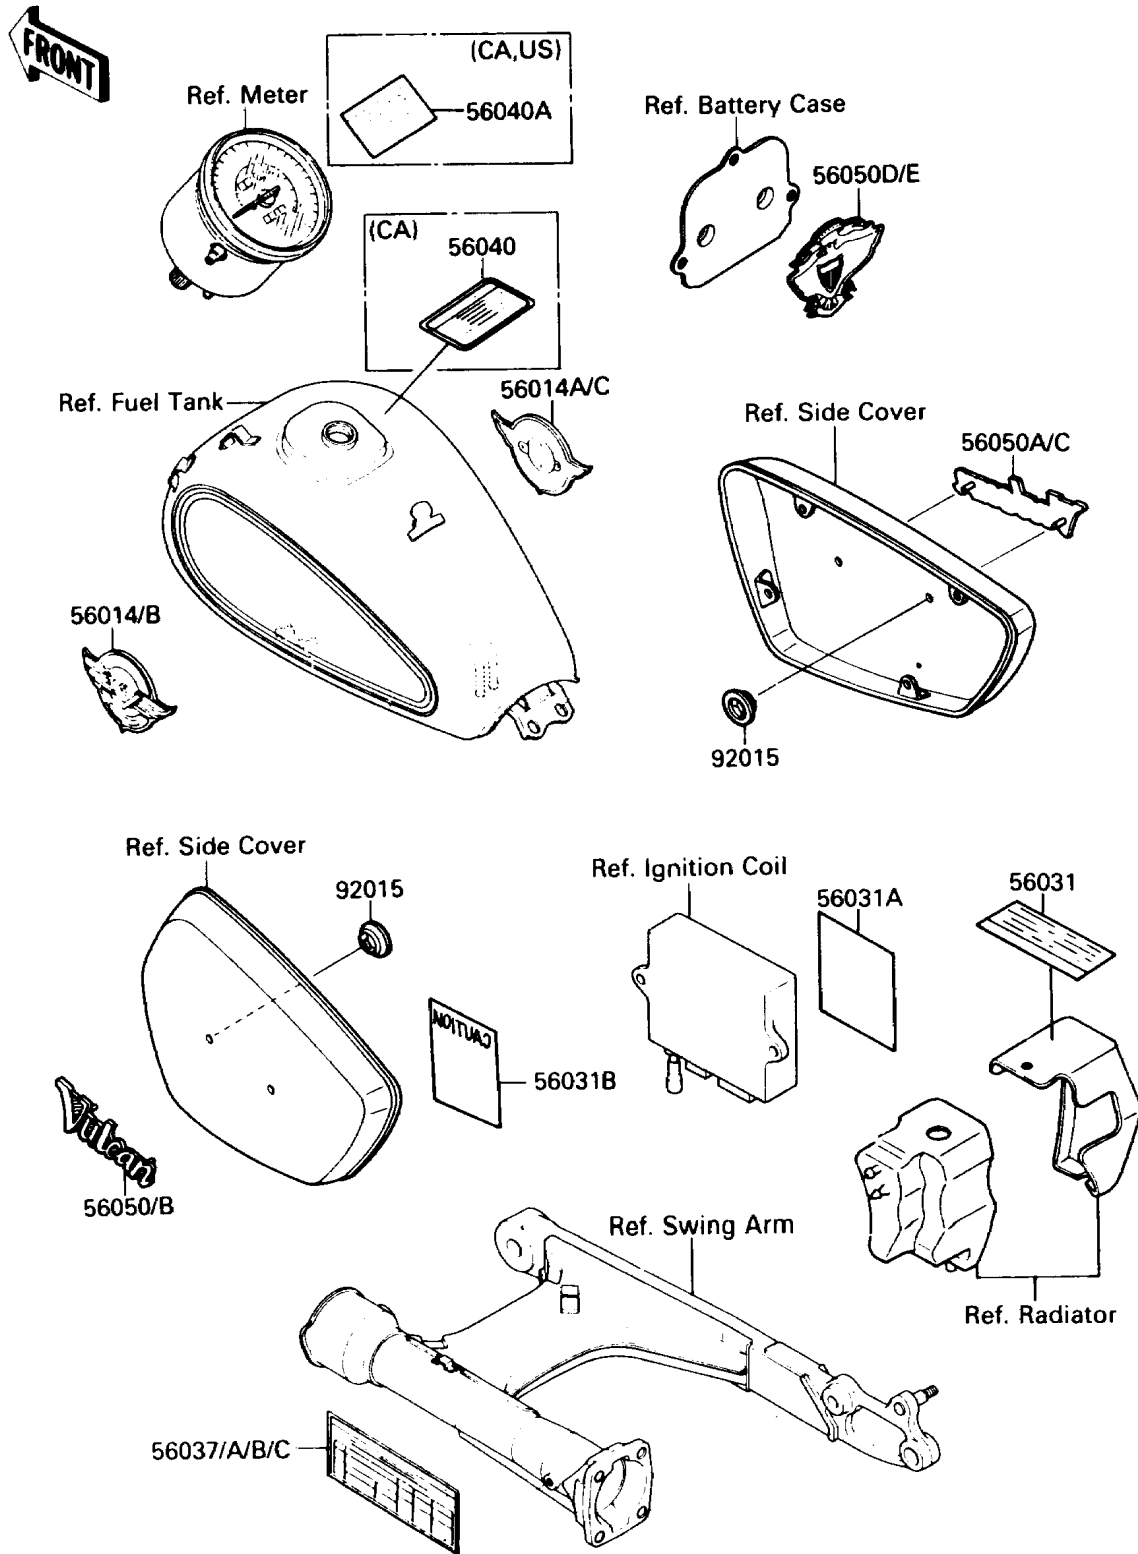

1989 Vulcan 88 PARTS DIAGRAM

Label

F286U

1989 Vulcan 88 PARTS LIST

Label

ITEM NAME	PART NUMBER	QUANTITY
EMBLEM,FUEL TANK,LH (Ref # 56014)	56014-1183	1
EMBLEM,FUEL TANK,RH (Ref # 56014A)	56014-1184	1
LABEL-MANUAL,OIL & OIL FILTER (Ref # 56031)	56031-1558	1
LABEL-MANUAL,DAILY SAFETY (Ref # 56031A)	56031-1559	1
LABEL-MANUAL,BATTERY VENT (Ref # 56031B)	56031-1560	1
LABEL-SPECIFICATION,TIRE&LOAD (Ref # 56037)	56037-1377	1
LABEL-SPECIFICATION,TIRE&LOAD (Ref # 56037C)	56037-1436	1
LABEL-WARNING,EVAPO (Ref # 56040)	56040-1121	1
LABEL-WARNING,BREAK IN CAUTION (Ref # 56040A)	56040-1220	1
MARK,SIDE COVER,LH,FOR RED (Ref # 56050)	56050-1004	1
MARK,SIDE COVER,RH,FOR RED (Ref # 56050A)	56050-1005	1
MARK,BACK REST COVER,RED&EBONY (Ref # 56050D)	56050-1008	1
NUT,PUSH,3MM (Ref # 92015)	92018-005	1