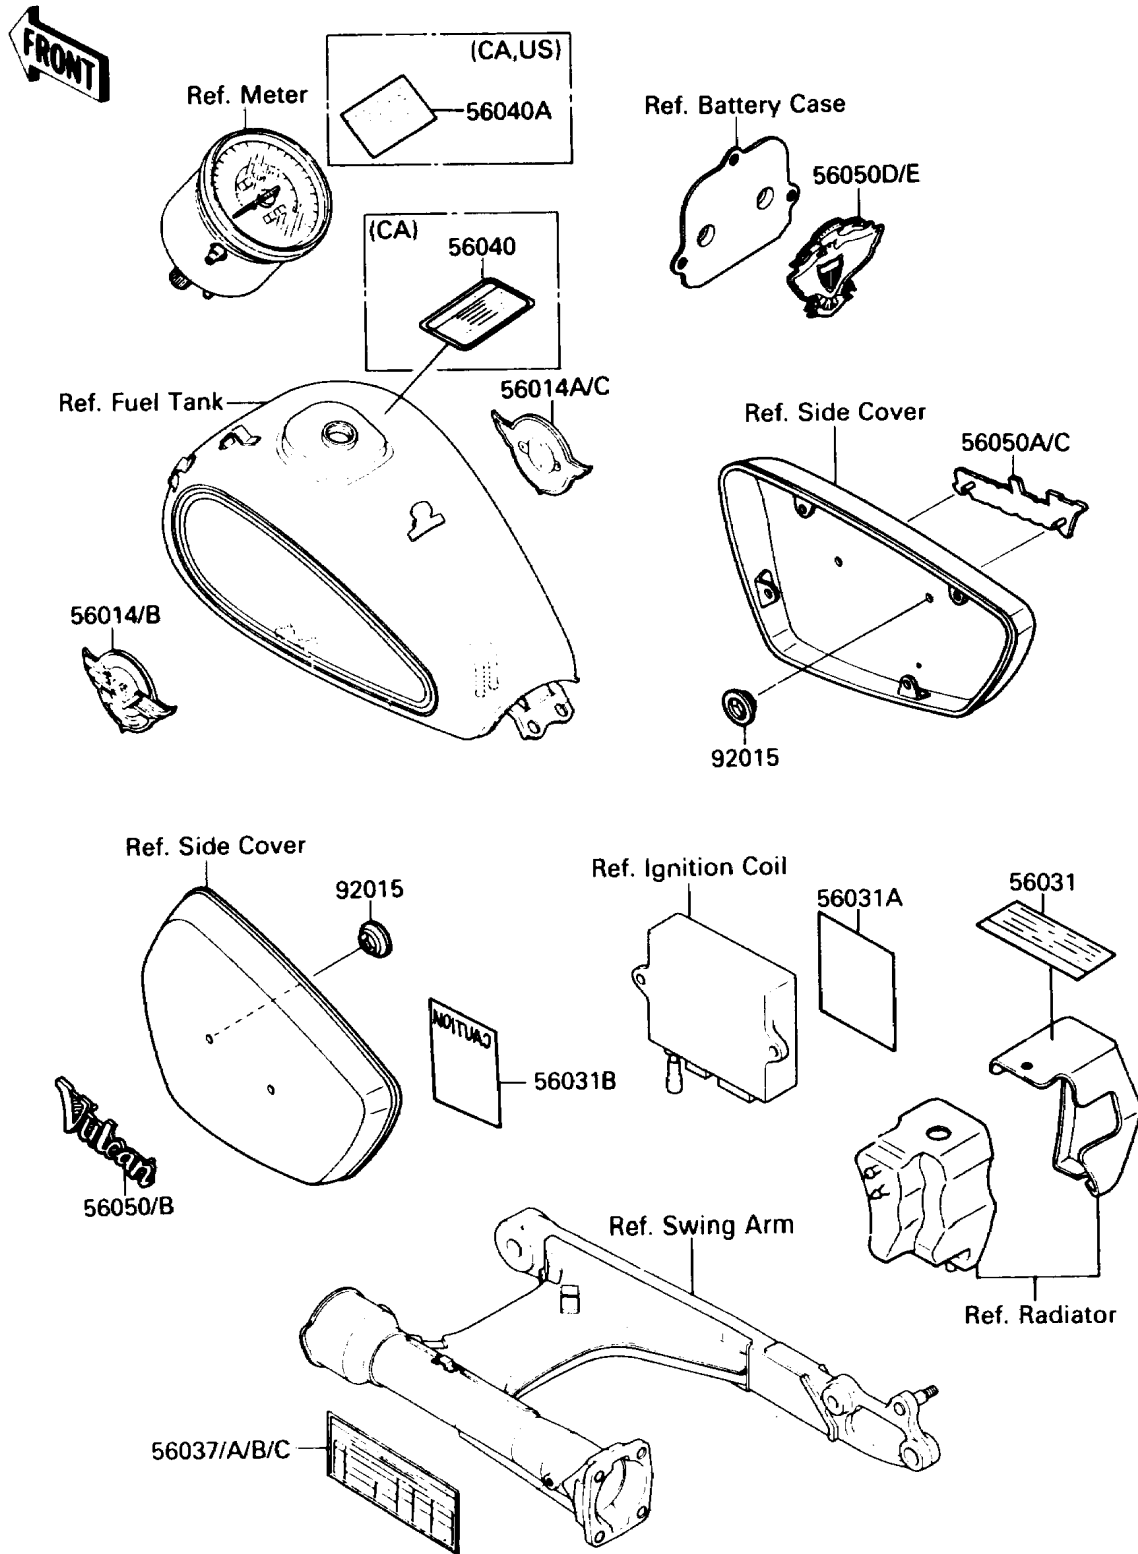

## 1987 Vulcan 88 PARTS DIAGRAM

Label

F286U

## 1987 Vulcan 88 PARTS LIST

Label

ITEM NAME	PART NUMBER	QUANTITY
EMBLEM,FUEL TANK,LH (Ref # 56014)	56014-1183	1
EMBLEM,FUEL TANK,RH (Ref # 56014A)	56014-1184	1
LABEL-MANUAL,OIL & OIL FILTER (Ref # 56031)	56031-1558	1
LABEL-MANUAL,DAILY SAFETY (Ref # 56031A)	56031-1559	1
LABEL-MANUAL,BATTERY VENT (Ref # 56031B)	56031-1560	1
LABEL-SPECIFICATION,TIRE&LOAD (Ref # 56037)	56037-1377	1
LABEL-SPECIFICATION,TIRE&LOAD (Ref # 56037A)	56037-1378	1
LABEL-WARNING,EVAPO (Ref # 56040)	56040-1121	1
LABEL-WARNING,BREAK IN CAUTION (Ref # 56040A)	56040-1220	1
MARK,SIDE COVER,LH,FOR RED (Ref # 56050)	56050-1004	1
MARK,SIDE COVER,RH,FOR RED (Ref # 56050A)	56050-1005	1
MARK,BACK REST COVER,RED&EBONY (Ref # 56050D)	56050-1008	1
NUT,PUSH,3MM (Ref # 92015)	92018-005	1