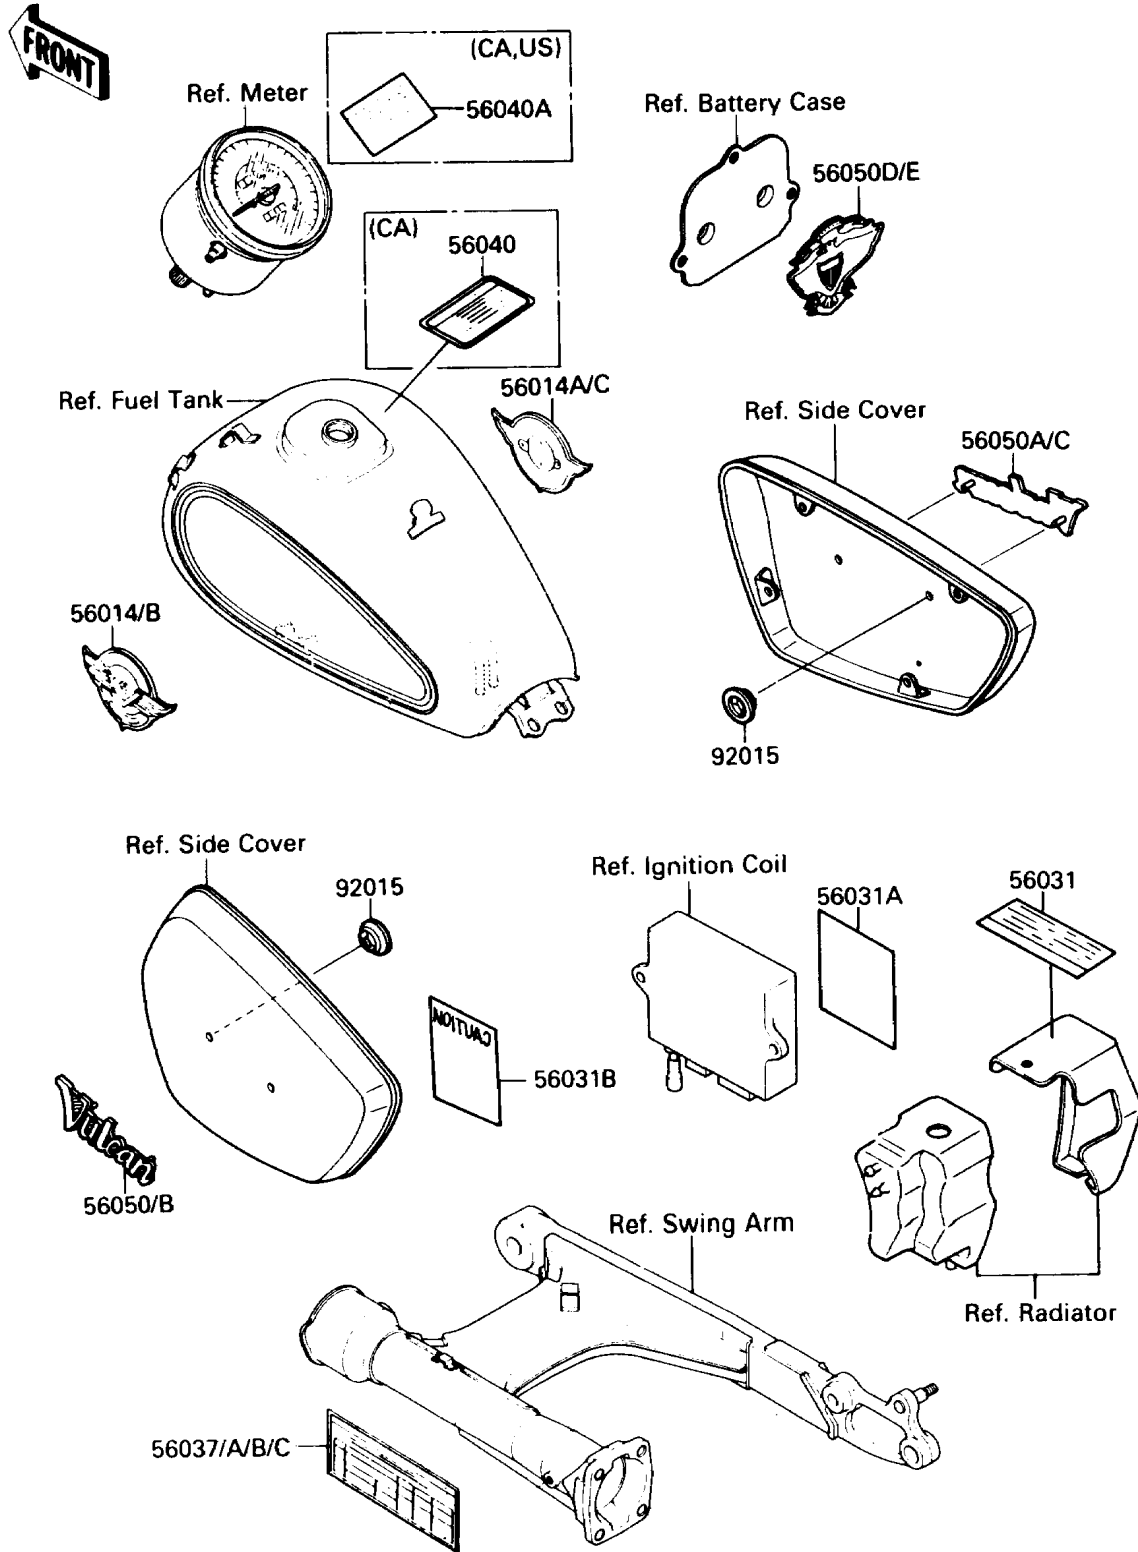

1987 Vulcan 88 PARTS DIAGRAM

Label

F286U

1987 Vulcan 88 PARTS LIST

Label

ITEM NAME	PART NUMBER	QUANTITY
EMBLEM,FUEL TANK,LH (Ref # 56014)	56014-1183	1
EMBLEM,FUEL TANK,RH (Ref # 56014A)	56014-1184	1
LABEL-MANUAL,OIL & OIL FILTER (Ref # 56031)	56031-1558	1
LABEL-MANUAL,DAILY SAFETY (Ref # 56031A)	56031-1559	1
LABEL-MANUAL,BATTERY VENT (Ref # 56031B)	56031-1560	1
LABEL-SPECIFICATION,TIRE&LOAD (Ref # 56037)	56037-1377	1
LABEL-SPECIFICATION,TIRE&LOAD (Ref # 56037A)	56037-1378	1
LABEL-WARNING,EVAPO (Ref # 56040)	56040-1121	1
LABEL-WARNING,BREAK IN CAUTION (Ref # 56040A)	56040-1220	1
MARK,SIDE COVER,LH,FOR RED (Ref # 56050)	56050-1004	1
MARK,SIDE COVER,RH,FOR RED (Ref # 56050A)	56050-1005	1
MARK,BACK REST COVER,RED&EBONY (Ref # 56050D)	56050-1008	1
NUT,PUSH,3MM (Ref # 92015)	92018-005	4