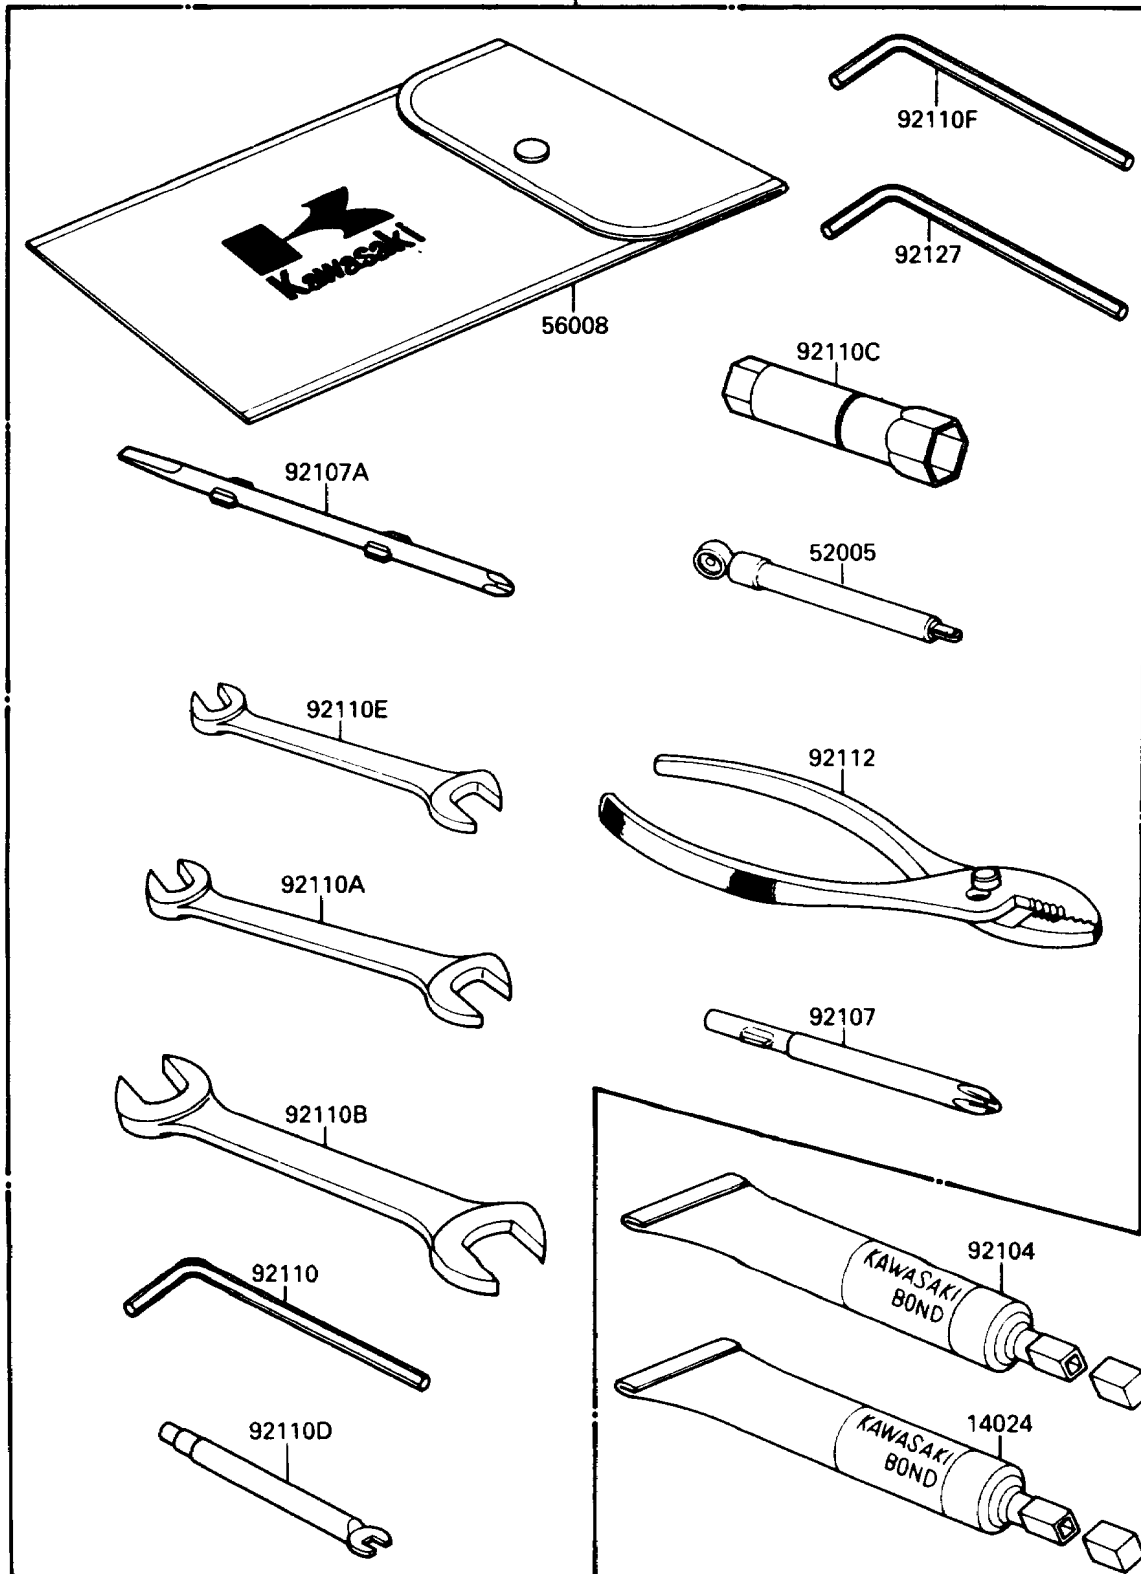

1989 Vulcan 88 PARTS DIAGRAM

Tool

56007

F2810-0239

1989 Vulcan 88 PARTS LIST

Tool

ITEM NAME	PART NUMBER	QUANTITY
THREE BOND TB1211,HT/RS,WHITE (Ref # 14024)	56019-120	1
GAUGE,AIR,3.5KG/CM2 (Ref # 52005)	52005-1031	1
TOOLKIT (Ref # 56007)	56007-1249	1
BAG,TOOL (Ref # 56008)	56008-006	1
GASKET-LIQUID,TUBE,100G,BLACK (Ref # 92104)	92104-1003	1
TOOL-DRIVER,#3PHILLIPS (Ref # 92107)	92107-1002	1
TOOL-DRIVER,#2PHILLIPS&SLOT (Ref # 92107A)	92107-1052	1
TOOL-WRENCH,ALLEN,5MM (Ref # 92110)	92110-1015	1
TOOL-WRENCH,OPEN END,10X12 (Ref # 92110A)	92110-1038	1
TOOL-WRENCH,OPEN END,14X17 (Ref # 92110B)	92110-1045	1
TOOL-WRENCH,BOX,18MM (Ref # 92110C)	92110-1135	1
TOOL-WRENCH,SPOKE (Ref # 92110D)	92110-1136	1
TOOL-WRENCH,OPEN END,8X10 (Ref # 92110E)	92126-001	1
TOOL-WRENCH,ALLEN,6MM (Ref # 92110F)	92127-003	1
TOOL-PLIERS (Ref # 92112)	92112-003	1
TOOL-WRENCH,ALLEN,8MM (Ref # 92127)	92127-002	1