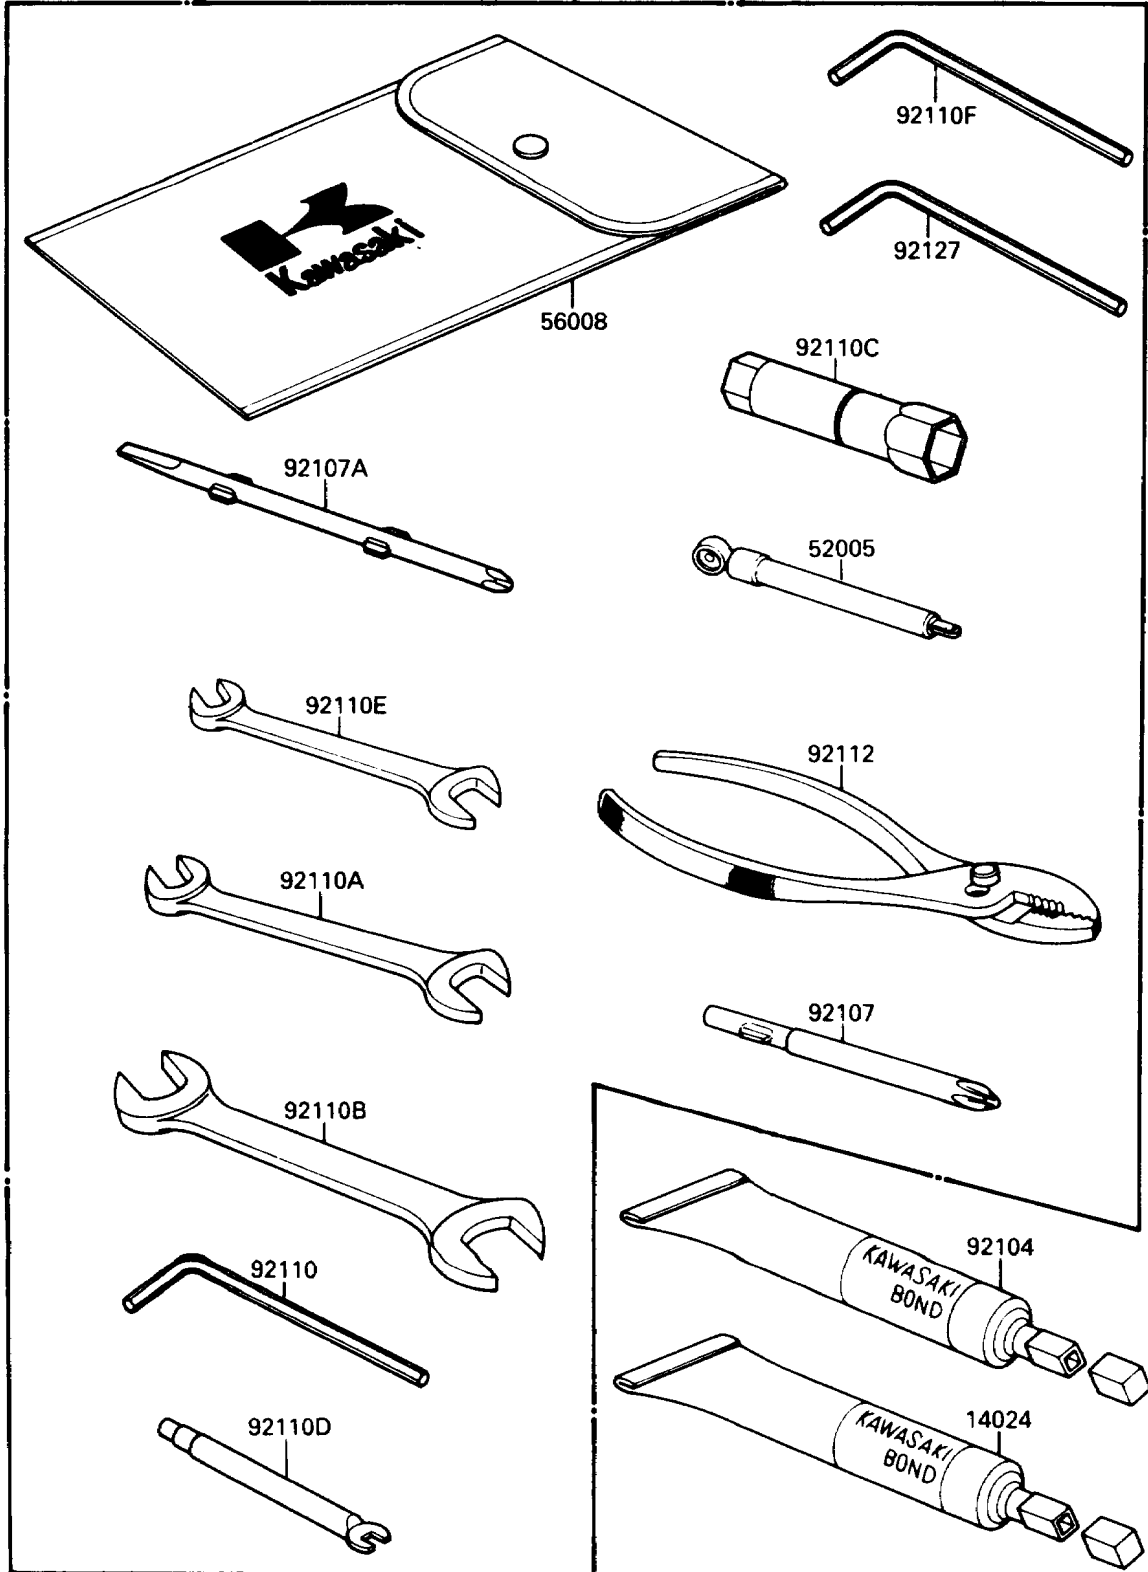

1987 Vulcan 88 PARTS DIAGRAM

Tool

56007

F2810-0239

1987 Vulcan 88 PARTS LIST

Tool

ITEM NAME	PART NUMBER	QUANTITY
THREE BOND TB1211,HT/RS,WHITE (Ref # 14024)	56019-120	1
GAUGE,AIR,3.5KG/CM2 (Ref # 52005)	52005-1031	1
TOOLKIT (Ref # 56007)	56007-1249	1
BAG,TOOL (Ref # 56008)	56008-006	1
GASKET-LIQUID,TUBE,100G,BLACK (Ref # 92104)	92104-1003	1
TOOL-DRIVER,#3PHILLIPS (Ref # 92107)	92107-1002	1
TOOL-DRIVER,#2PHILLIPS&SLOT (Ref # 92107A)	92107-1052	1
TOOL-WRENCH,ALLEN,5MM (Ref # 92110)	92110-1015	1
TOOL-WRENCH,OPEN END,10X12 (Ref # 92110A)	92110-1038	1
TOOL-WRENCH,OPEN END,14X17 (Ref # 92110B)	92110-1045	1
TOOL-WRENCH,BOX,18MM (Ref # 92110C)	92110-1135	1
TOOL-WRENCH,SPOKE (Ref # 92110D)	92110-1136	1
TOOL-WRENCH,OPEN END,8X10 (Ref # 92110E)	92126-001	1
TOOL-WRENCH,ALLEN,6MM (Ref # 92110F)	92127-003	1
TOOL-PLIERS (Ref # 92112)	92112-003	1
TOOL-WRENCH,ALLEN,8MM (Ref # 92127)	92127-002	1