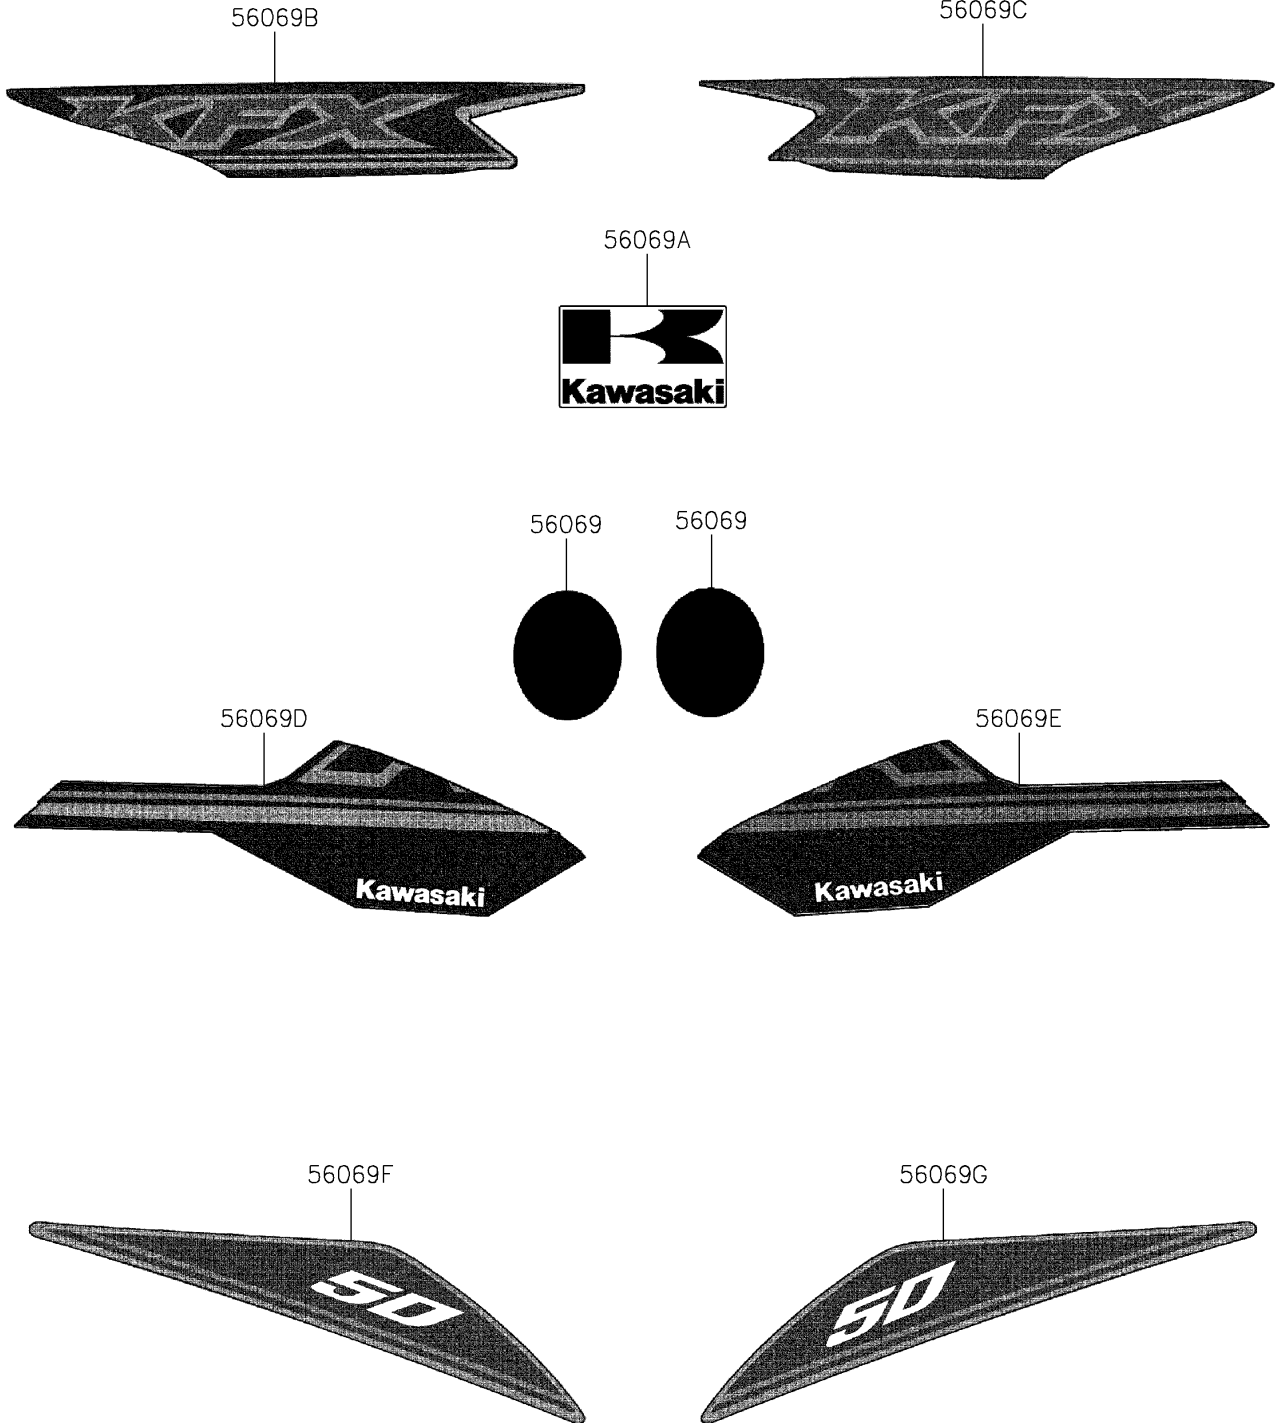

2021 KFX® 50 PARTS DIAGRAM

Decals(Blue)(BMFNN)

F2861A

2021 KFX® 50 PARTS LIST

Decals(Blue)(BMFNN)

ITEM NAME	PART NUMBER	QUANTITY
PATTERN,HEAD LIGHT (Ref # 56069)	56069-Y103	2
PATTERN,FLYING K (Ref # 56069A)	56069-Y219	1
PATTERN,FRONT FENDER,RH (Ref # 56069B)	56069-Y300	1
PATTERN,FRONT FENDER,LH (Ref # 56069C)	56069-Y302	1
PATTERN,FRONT FENDER,RR,RH (Ref # 56069D)	56069-Y304	1
PATTERN,FRONT FENDER,RR,LH (Ref # 56069E)	56069-Y306	1
PATTERN,REAR FENDER,RH (Ref # 56069F)	56069-Y308	1
PATTERN,REAR FENDER,LH (Ref # 56069G)	56069-Y310	1