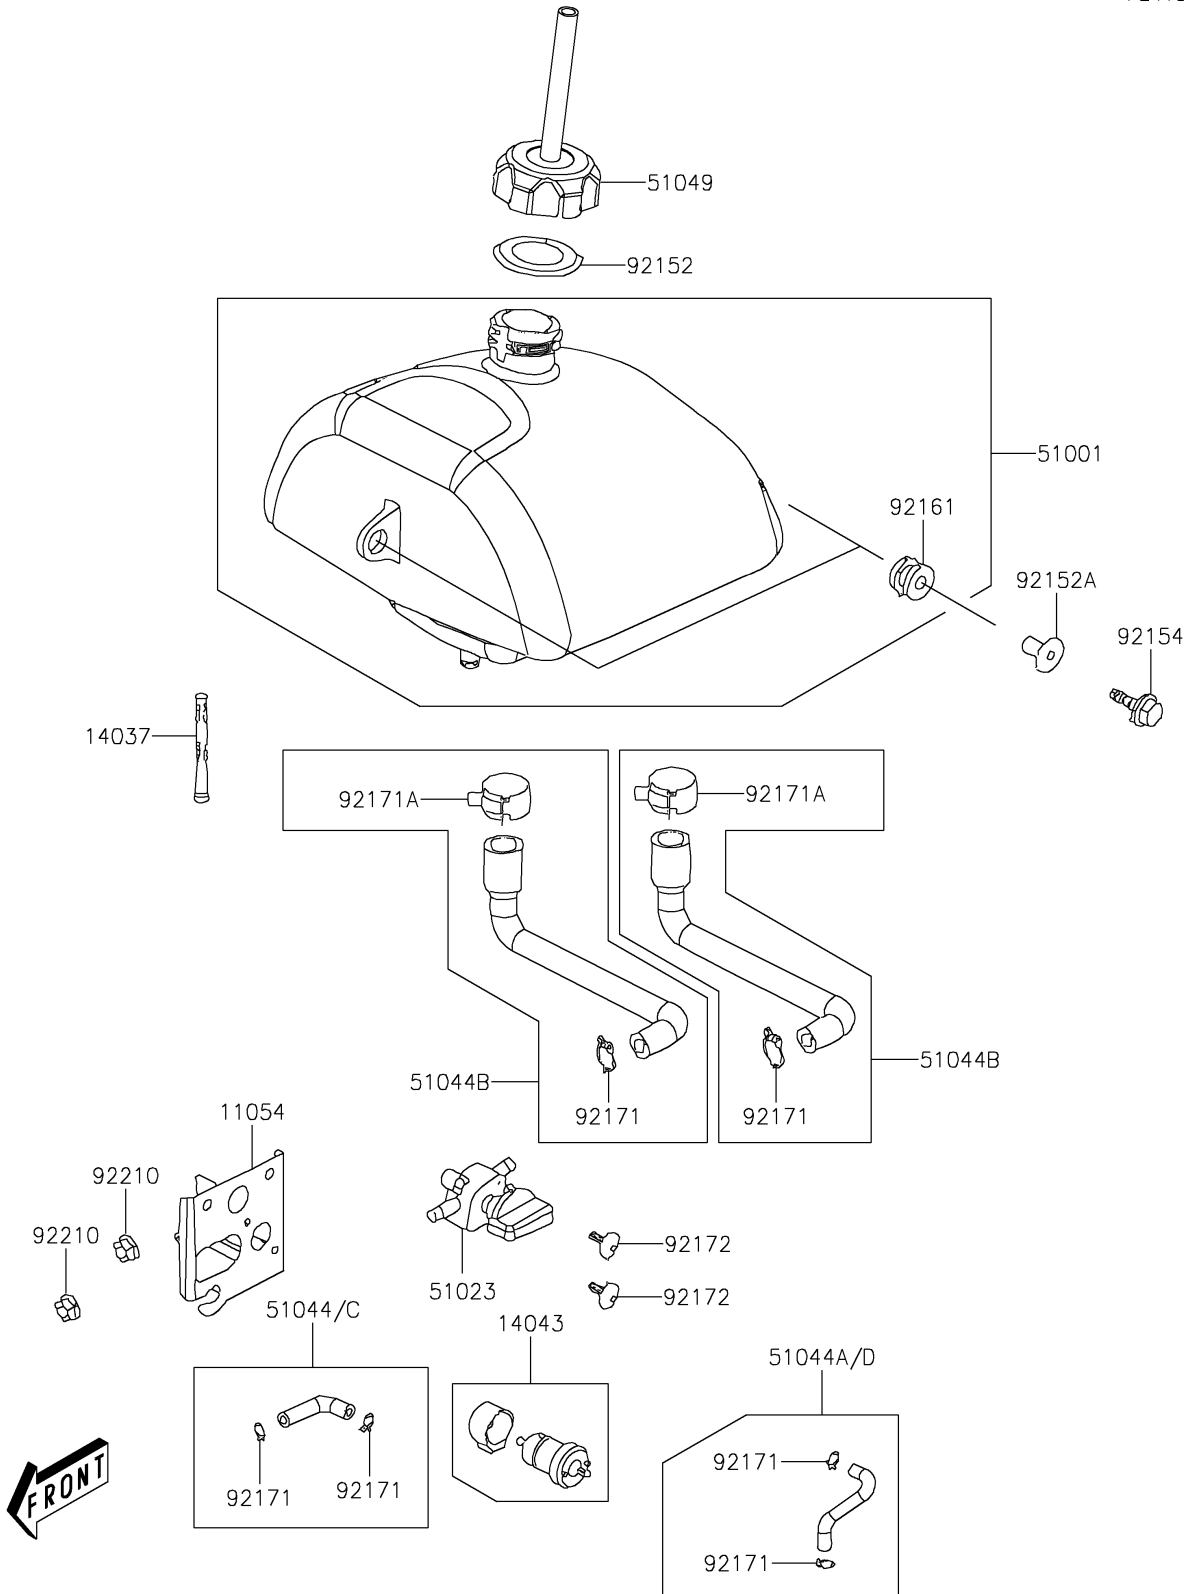

# 2021 KFX®50 PARTS DIAGRAM

Fuel Tank

F2410

## 2021 KFX® 50 PARTS LIST

### Fuel Tank

ITEM NAME	PART NUMBER	QUANTITY
BRACKET (Ref # 11054)	11054-Y003	1
SCREEN (Ref # 14037)	14037-Y001	1
FILTER,FUEL (Ref # 14043)	14043-Y002	1
TANK-COMP-FUEL (Ref # 51001)	51001-Y005	1
TAP-ASSY (Ref # 51023)	51023-Y006	1
TUBE-ASSY,FUEL TANK (Ref # 51044B)	51044-Y007	2
TUBE-ASSY,FUEL (Ref # 51044C)	51044-Y018	1
TUBE-ASSY,FUEL (Ref # 51044D)	51044-Y019	1
CAP-TANK (Ref # 51049)	51049-Y002	1
COLLAR (Ref # 92152)	92152-Y001	1
COLLAR (Ref # 92152A)	92152-Y013	2
BOLT,6X20 (Ref # 92154)	92154-Y057	2
DAMPER (Ref # 92161)	92161-Y001	2
CLAMP (Ref # 92171)	92171-Y011	6
CLAMP (Ref # 92171A)	92171-Y013	4
SCREW,5X16 (Ref # 92172)	92172-Y067	2
NUT,6MM (Ref # 92210)	92210-Y027	2