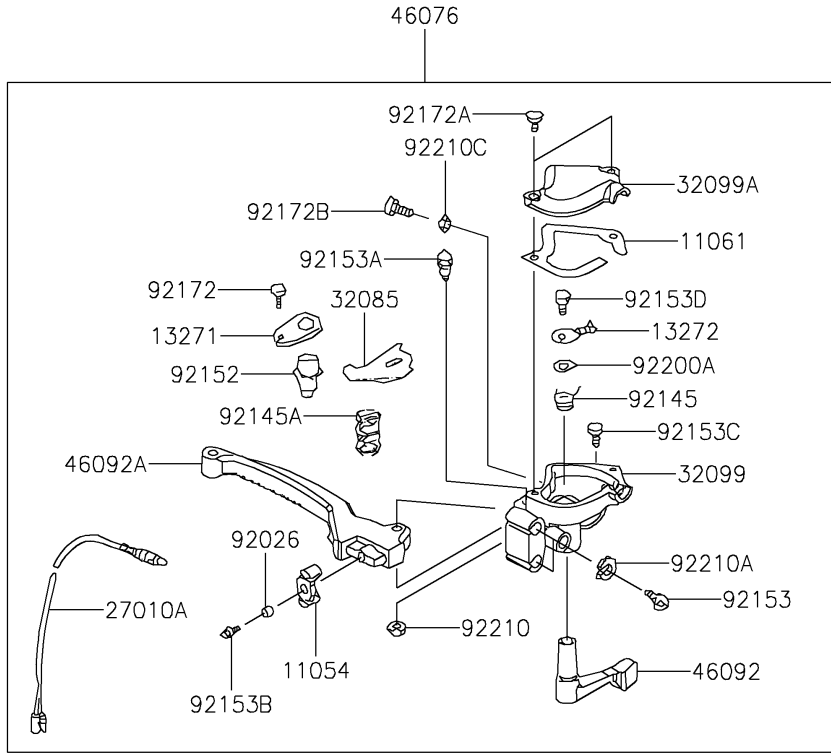

2021 KFX®50 PARTS DIAGRAM

Handlebar

F2310

2021 KFX® 50 PARTS LIST

Handlebar

ITEM NAME	PART NUMBER	QUANTITY
BRACKET (Ref # 11054)	11054-Y001	1
GASKET (Ref # 11061)	11061-Y017	1
PLATE (Ref # 13271)	13271-Y008	1
PLATE,CHOKE (Ref # 13272)	13272-Y002	1
COVER-ASSY,HANDLE (Ref # 16146)	16146-Y001	1
SWITCH,SAFETY (Ref # 27010)	27010-Y002	1
SWITCH,STOP (Ref # 27010A)	27010-Y003	1
STOPPER (Ref # 32085)	32085-Y001	1
CASE,LWR (Ref # 32099)	32099-Y002	1
CASE,UPP (Ref # 32099A)	32099-Y003	1
HANDLE (Ref # 46003)	46003-Y001	1
HOLDER-HANDLE,UPP,RH (Ref # 46012)	46012-Y001	1
HOLDER-HANDLE,UPP,LH (Ref # 46012A)	46012-Y002	1
HOLDER-HANDLE,LWR (Ref # 46012B)	46012-Y003	2
GRIP,HANDLE (Ref # 46075)	46075-Y002	2
LEVER-ASSY-GRIP,RH (Ref # 46076)	46076-Y001	1
HOUSING-ASSY-CONTROL,LH (Ref # 46091)	46091-Y001	1
LEVER-GRIP,CHOKE (Ref # 46092)	46092-Y001	1
LEVER-GRIP,RH (Ref # 46092A)	46092-Y002	1
CABLE-BRAKE,FR (Ref # 54005)	54005-Y001	2
CABLE-THROTTLE (Ref # 54012)	54012-Y002	1
SPACER (Ref # 92026)	92026-Y007	1
PLUG (Ref # 92066)	92066-Y002	2
BAND (Ref # 92072)	92072-Y001	3
SPRING,RETURN (Ref # 92145)	92145-Y020	1
SPRING (Ref # 92145A)	92145-Y021	1
COLLAR (Ref # 92152)	92152-Y012	1
BOLT (Ref # 92153)	92153-Y002	2
BOLT,6X22 (Ref # 92153A)	92153-Y009	1

2021 KFX® 50 PARTS LIST

Handlebar

ITEM NAME	PART NUMBER	QUANTITY
BOLT,FLANGE,6X16 (Ref # 92153B)	92153-Y025	1
BOLT,SOCKET,6X20 (Ref # 92153C)	92153-Y060	1
BOLT (Ref # 92153D)	92153-Y071	1
BOLT,SOCKET,6X25 (Ref # 92154)	92154-Y146	4
SCREW,PAN,3X8 (Ref # 92172)	92172-Y005	1
SCREW,PAN,4X16 (Ref # 92172A)	92172-Y008	2
SCREW,PAN,5X22 (Ref # 92172B)	92172-Y069	1
WASHER,10MM (Ref # 92200)	92200-Y020	2
WASHER (Ref # 92200A)	92200-Y022	1
NUT,6MM (Ref # 92210)	92210-Y008	1
NUT (Ref # 92210A)	92210-Y015	2
NUT,10MM (Ref # 92210B)	92210-Y034	2
NUT,HEX,5MM (Ref # 92210C)	92210-Y057	1