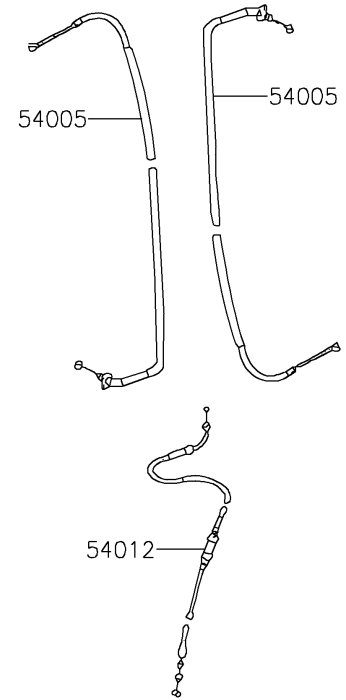

2021 KFX®50 PARTS DIAGRAM

Handlebar

F2310

2021 KFX® 50 PARTS LIST

Handlebar

ITEM NAME	PART NUMBER	QUANTITY
BRACKET (Ref # 11054)	11054-Y001	1
GASKET (Ref # 11061)	11061-Y017	1
PLATE (Ref # 13271)	13271-Y008	1
PLATE,CHOKE (Ref # 13272)	13272-Y002	1
COVER-ASSY,HANDLE (Ref # 16146)	16146-Y001	1
SWITCH,SAFETY (Ref # 27010)	27010-Y002	1
SWITCH,STOP (Ref # 27010A)	27010-Y003	1
STOPPER (Ref # 32085)	32085-Y001	1
CASE,LWR (Ref # 32099)	32099-Y002	1
CASE,UPP (Ref # 32099A)	32099-Y003	1
HANDLE (Ref # 46003)	46003-Y001	1
HOLDER-HANDLE,UPP,RH (Ref # 46012)	46012-Y001	1
HOLDER-HANDLE,UPP,LH (Ref # 46012A)	46012-Y002	1
HOLDER-HANDLE,LWR (Ref # 46012B)	46012-Y003	2
GRIP,HANDLE (Ref # 46075)	46075-Y002	2
LEVER-ASSY-GRIP,RH (Ref # 46076)	46076-Y001	1
HOUSING-ASSY-CONTROL,LH (Ref # 46091)	46091-Y001	1
LEVER-GRIP,CHOKE (Ref # 46092)	46092-Y001	1
LEVER-GRIP,RH (Ref # 46092A)	46092-Y002	1
CABLE-BRAKE,FR (Ref # 54005)	54005-Y001	2
CABLE-THROTTLE (Ref # 54012)	54012-Y002	1
SPACER (Ref # 92026)	92026-Y007	1
PLUG (Ref # 92066)	92066-Y002	2
BAND (Ref # 92072)	92072-Y001	3
SPRING,RETURN (Ref # 92145)	92145-Y020	1
SPRING (Ref # 92145A)	92145-Y021	1
COLLAR (Ref # 92152)	92152-Y012	1
BOLT (Ref # 92153)	92153-Y002	2
BOLT,6X22 (Ref # 92153A)	92153-Y009	1

2021 KFX® 50 PARTS LIST

Handlebar

ITEM NAME	PART NUMBER	QUANTITY
BOLT,FLANGE,6X16 (Ref # 92153B)	92153-Y025	1
BOLT,SOCKET,6X20 (Ref # 92153C)	92153-Y060	1
BOLT (Ref # 92153D)	92153-Y071	1
BOLT,SOCKET,6X25 (Ref # 92154)	92154-Y146	4
SCREW,PAN,3X8 (Ref # 92172)	92172-Y005	1
SCREW,PAN,4X16 (Ref # 92172A)	92172-Y008	2
SCREW,PAN,5X22 (Ref # 92172B)	92172-Y069	1
WASHER,10MM (Ref # 92200)	92200-Y020	2
WASHER (Ref # 92200A)	92200-Y022	1
NUT,6MM (Ref # 92210)	92210-Y008	1
NUT (Ref # 92210A)	92210-Y015	2
NUT,10MM (Ref # 92210B)	92210-Y034	2
NUT,HEX,5MM (Ref # 92210C)	92210-Y057	1