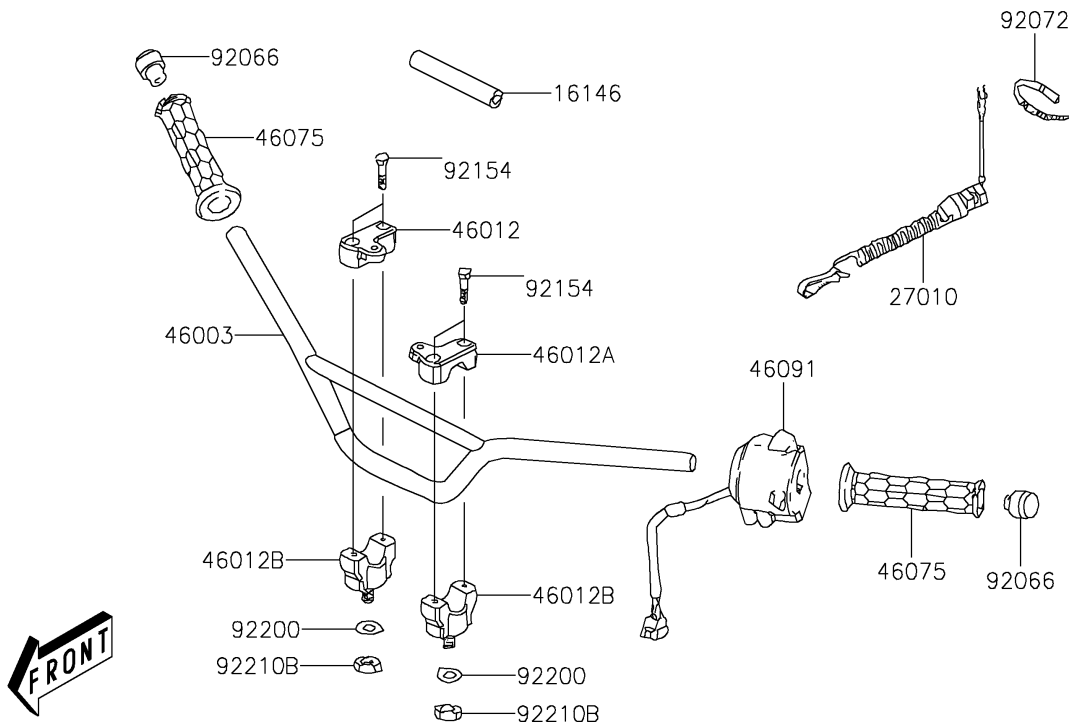

2021 KFX®50 PARTS DIAGRAM

Handlebar

F2310

2021 KFX® 50 PARTS LIST

Handlebar

ITEM NAME	PART NUMBER	QUANTITY
BRACKET (Ref # 11054)	11054-Y001	1
GASKET (Ref # 11061)	11061-Y017	1
PLATE (Ref # 13271)	13271-Y008	1
PLATE,CHOKE (Ref # 13272)	13272-Y002	1
COVER-ASSY,HANDLE (Ref # 16146)	16146-Y001	1
SWITCH,SAFETY (Ref # 27010)	27010-Y002	1
SWITCH,STOP (Ref # 27010A)	27010-Y003	1
STOPPER (Ref # 32085)	32085-Y001	1
CASE,LWR (Ref # 32099)	32099-Y002	1
CASE,UPP (Ref # 32099A)	32099-Y003	1
HANDLE (Ref # 46003)	46003-Y001	1
HOLDER-HANDLE,UPP,RH (Ref # 46012)	46012-Y001	1
HOLDER-HANDLE,UPP,LH (Ref # 46012A)	46012-Y002	1
HOLDER-HANDLE,LWR (Ref # 46012B)	46012-Y003	2
GRIP,HANDLE (Ref # 46075)	46075-Y002	2
LEVER-ASSY-GRIP,RH (Ref # 46076)	46076-Y001	1
HOUSING-ASSY-CONTROL,LH (Ref # 46091)	46091-Y001	1
LEVER-GRIP,CHOKE (Ref # 46092)	46092-Y001	1
LEVER-GRIP,RH (Ref # 46092A)	46092-Y002	1
CABLE-BRAKE,FR (Ref # 54005)	54005-Y001	2
CABLE-THROTTLE (Ref # 54012)	54012-Y002	1
SPACER (Ref # 92026)	92026-Y007	1
PLUG (Ref # 92066)	92066-Y002	2
BAND (Ref # 92072)	92072-Y001	3
SPRING,RETURN (Ref # 92145)	92145-Y020	1
SPRING (Ref # 92145A)	92145-Y021	1
COLLAR (Ref # 92152)	92152-Y012	1
BOLT (Ref # 92153)	92153-Y002	2
BOLT,6X22 (Ref # 92153A)	92153-Y009	1

2021 KFX® 50 PARTS LIST

Handlebar

ITEM NAME	PART NUMBER	QUANTITY
BOLT,FLANGE,6X16 (Ref # 92153B)	92153-Y025	1
BOLT,SOCKET,6X20 (Ref # 92153C)	92153-Y060	1
BOLT (Ref # 92153D)	92153-Y071	1
BOLT,SOCKET,6X25 (Ref # 92154)	92154-Y146	4
SCREW,PAN,3X8 (Ref # 92172)	92172-Y005	1
SCREW,PAN,4X16 (Ref # 92172A)	92172-Y008	2
SCREW,PAN,5X22 (Ref # 92172B)	92172-Y069	1
WASHER,10MM (Ref # 92200)	92200-Y020	2
WASHER (Ref # 92200A)	92200-Y022	1
NUT,6MM (Ref # 92210)	92210-Y008	1
NUT (Ref # 92210A)	92210-Y015	2
NUT,10MM (Ref # 92210B)	92210-Y034	2
NUT,HEX,5MM (Ref # 92210C)	92210-Y057	1