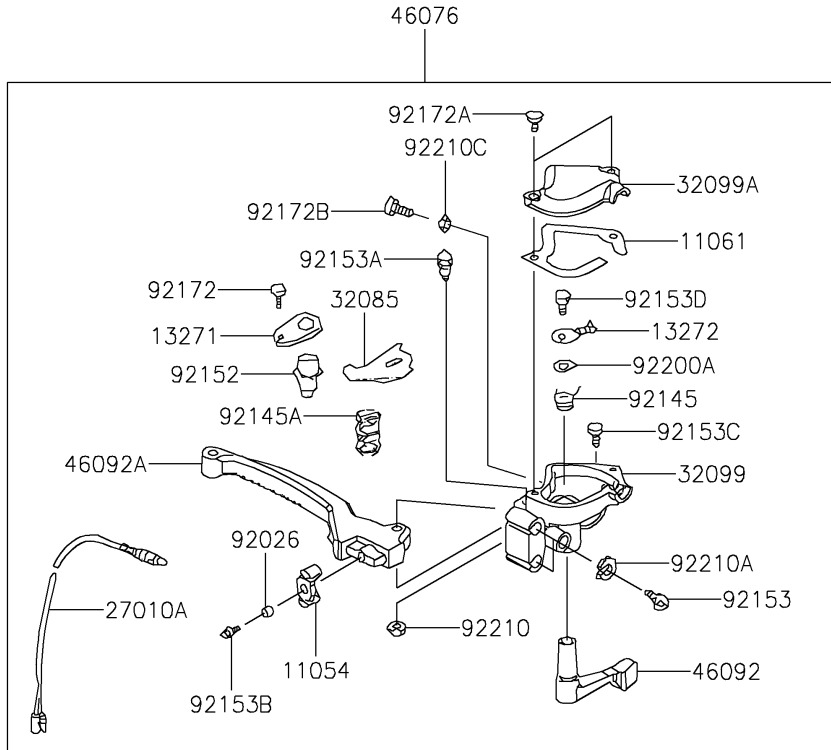

2021 KFX®50 PARTS DIAGRAM

Handlebar

F2310

2021 KFX® 50 PARTS LIST

Handlebar

ITEM NAME	PART NUMBER	QUANTITY
BRACKET (Ref # 11054)	11054-Y001	1
GASKET (Ref # 11061)	11061-Y017	1
PLATE (Ref # 13271)	13271-Y008	1
PLATE,CHOKE (Ref # 13272)	13272-Y002	1
COVER-ASSY,HANDLE (Ref # 16146)	16146-Y001	1
SWITCH,SAFETY (Ref # 27010)	27010-Y002	1
SWITCH,STOP (Ref # 27010A)	27010-Y003	1
STOPPER (Ref # 32085)	32085-Y001	1
CASE,LWR (Ref # 32099)	32099-Y002	1
CASE,UPP (Ref # 32099A)	32099-Y003	1
HANDLE (Ref # 46003)	46003-Y001	1
HOLDER-HANDLE,UPP,RH (Ref # 46012)	46012-Y001	1
HOLDER-HANDLE,UPP,LH (Ref # 46012A)	46012-Y002	1
HOLDER-HANDLE,LWR (Ref # 46012B)	46012-Y003	2
GRIP,HANDLE (Ref # 46075)	46075-Y002	2
LEVER-ASSY-GRIP,RH (Ref # 46076)	46076-Y001	1
HOUSING-ASSY-CONTROL,LH (Ref # 46091)	46091-Y001	1
LEVER-GRIP,CHOKE (Ref # 46092)	46092-Y001	1
LEVER-GRIP,RH (Ref # 46092A)	46092-Y002	1
CABLE-BRAKE,FR (Ref # 54005)	54005-Y001	2
CABLE-THROTTLE (Ref # 54012)	54012-Y002	1
SPACER (Ref # 92026)	92026-Y007	1
PLUG (Ref # 92066)	92066-Y002	2
BAND (Ref # 92072)	92072-Y001	3
SPRING,RETURN (Ref # 92145)	92145-Y020	1
SPRING (Ref # 92145A)	92145-Y021	1
COLLAR (Ref # 92152)	92152-Y012	1
BOLT (Ref # 92153)	92153-Y002	2
BOLT,6X22 (Ref # 92153A)	92153-Y009	1

2021 KFX® 50 PARTS LIST

Handlebar

ITEM NAME	PART NUMBER	QUANTITY
BOLT,FLANGE,6X16 (Ref # 92153B)	92153-Y025	1
BOLT,SOCKET,6X20 (Ref # 92153C)	92153-Y060	1
BOLT (Ref # 92153D)	92153-Y071	1
BOLT,SOCKET,6X25 (Ref # 92154)	92154-Y146	4
SCREW,PAN,3X8 (Ref # 92172)	92172-Y005	1
SCREW,PAN,4X16 (Ref # 92172A)	92172-Y008	2
SCREW,PAN,5X22 (Ref # 92172B)	92172-Y069	1
WASHER,10MM (Ref # 92200)	92200-Y020	2
WASHER (Ref # 92200A)	92200-Y022	1
NUT,6MM (Ref # 92210)	92210-Y008	1
NUT (Ref # 92210A)	92210-Y015	2
NUT,10MM (Ref # 92210B)	92210-Y034	2
NUT,HEX,5MM (Ref # 92210C)	92210-Y057	1