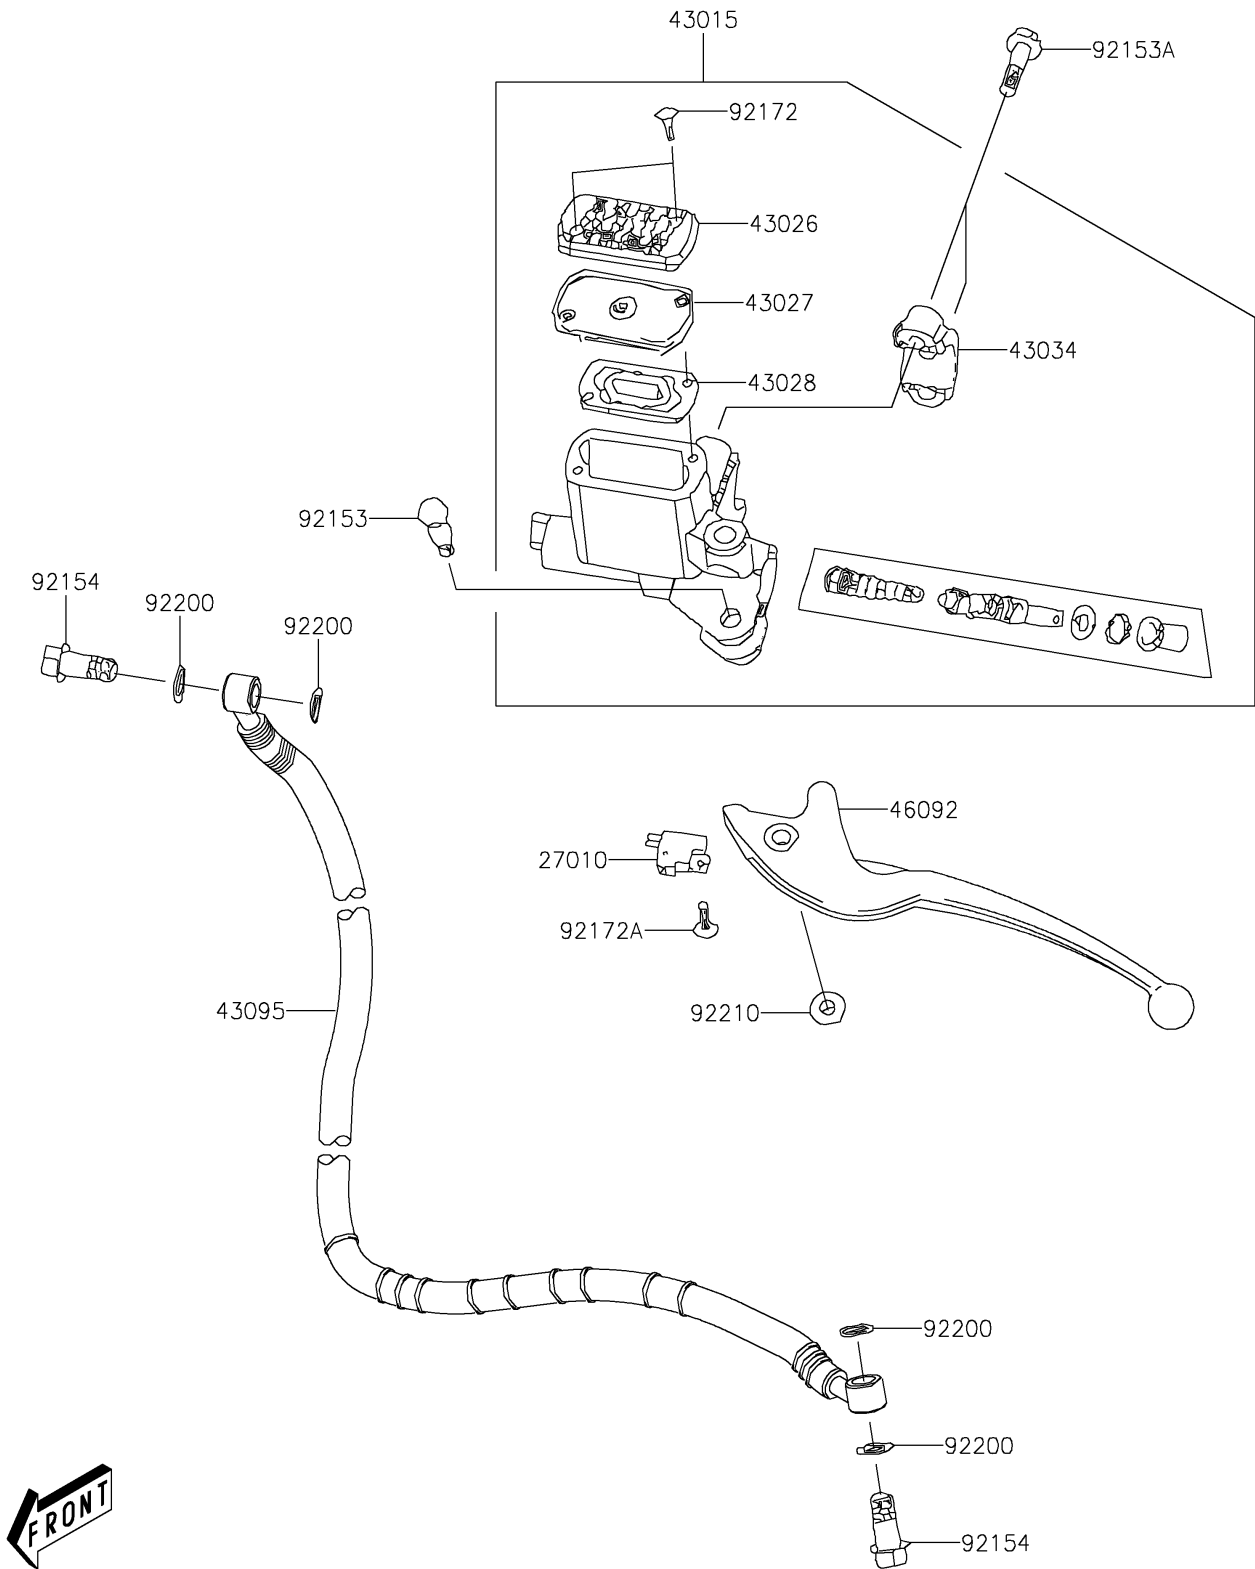

2021 KFX® 50 PARTS DIAGRAM

Front Master Cylinder

F2291

2021 KFX® 50 PARTS LIST

Front Master Cylinder

ITEM NAME	PART NUMBER	QUANTITY
SWITCH,STOP (Ref # 27010)	27010-Y004	1
CYLINDER-ASSY-MASTER (Ref # 43015)	43015-Y001	1
CAP-BRAKE (Ref # 43026)	43026-Y001	1
PLATE-DIAPHRAGM (Ref # 43027)	43027-Y001	1
DIAPHRAGM (Ref # 43028)	43028-Y001	1
HOLDER-BRAKE,MASTER CYLINDER (Ref # 43034)	43034-Y002	1
HOSE-BRAKE (Ref # 43095)	43095-Y001	1
LEVER-GRIP,LH (Ref # 46092)	46092-Y003	1
BOLT (Ref # 92153)	92153-Y008	1
BOLT,SOCKET,6X23 (Ref # 92153A)	92153-Y010	2
BOLT,10X22 (Ref # 92154)	92154-Y114	2
SCREW,4X12 (Ref # 92172)	92172-Y011	2
SCREW,4X12 (Ref # 92172A)	92172-Y014	1
WASHER (Ref # 92200)	92200-Y015	4
NUT,6MM (Ref # 92210)	92210-Y026	1