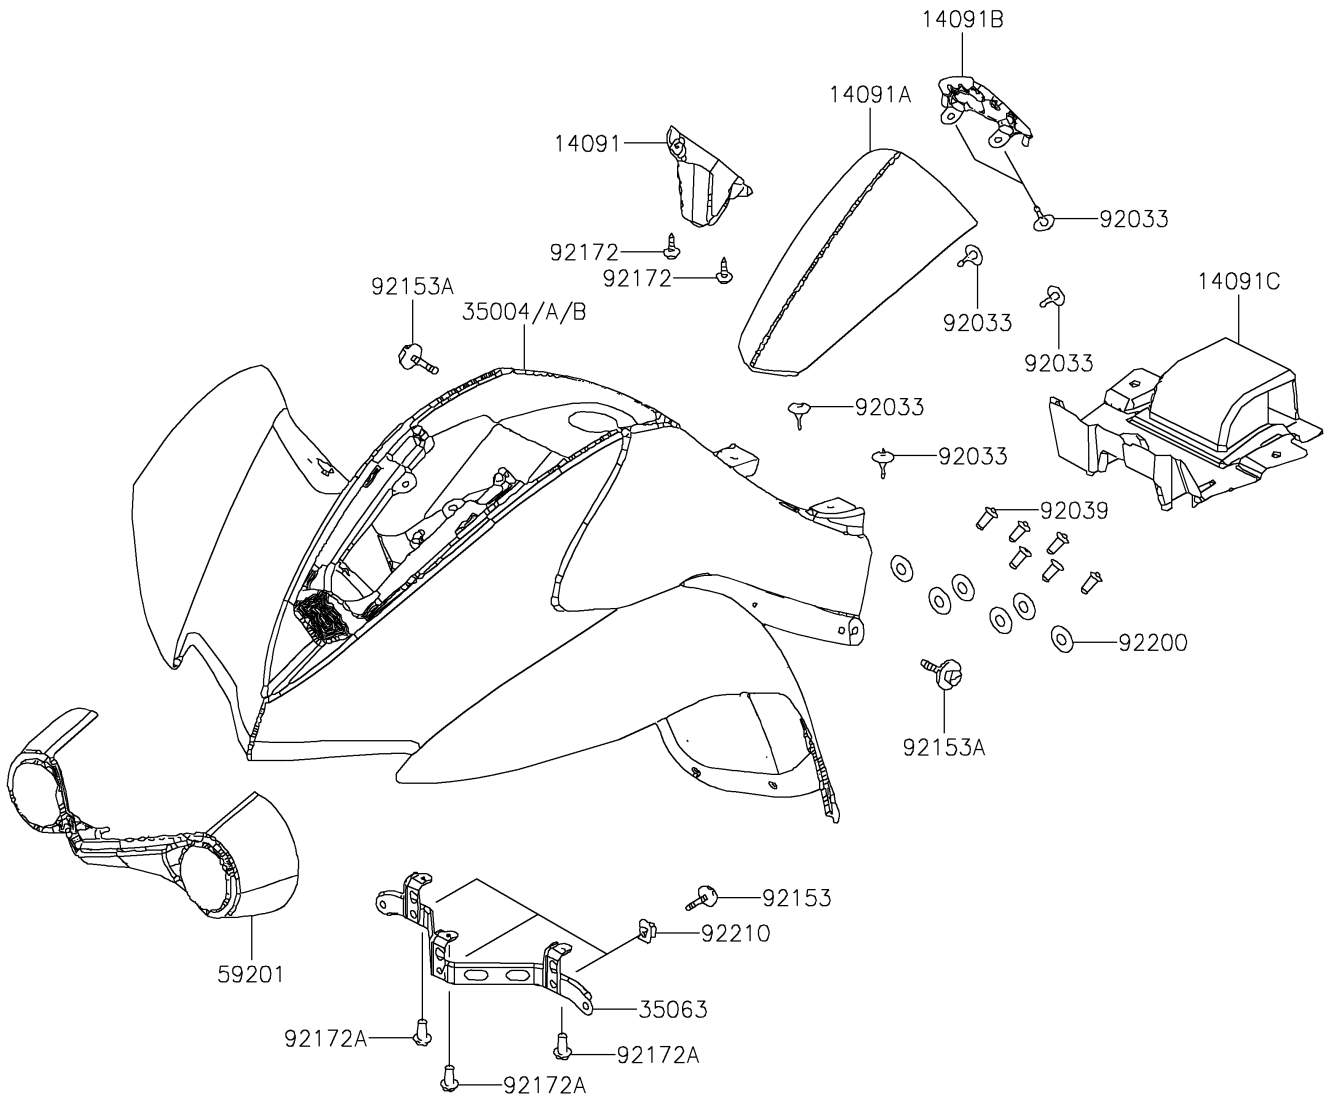

2021 KFX®50 PARTS DIAGRAM

Front Fender(s)

F2171

2021 KFX® 50 PARTS LIST

Front Fender(s)

ITEM NAME	PART NUMBER	QUANTITY
COVER,MAIN SWITCH,BLACK (Ref # 14091)	14091-Y006-933	1
COVER,FRONT,B.WHITE (Ref # 14091A)	14091-Y007-932	1
COVER,CENTER,BLACK (Ref # 14091B)	14091-Y008-933	1
COVER,INNER,BLACK (Ref # 14091C)	14091-Y013-933	1
FENDER-FRONT,GREEN (Ref # 35004)	35004-Y001-930	1
FENDER-FRONT,V.BLUE (Ref # 35004B)	35004-Y001-948	1
STAY,FRONT FENDER (Ref # 35063)	35063-Y003	1
BUMPER,FRONT,BLACK (Ref # 59201)	59201-Y001-933	1
RIVET (Ref # 92033)	92033-Y010	6
RIVET,3.2X9.8 (Ref # 92039)	92039-Y001	6
BOLT,5X16 (Ref # 92153)	92153-Y013	3
BOLT,6X16 (Ref # 92153A)	92153-Y018	4
SCREW,4X12 (Ref # 92172)	92172-Y019	2
SCREW,TAPPING,5X16 (Ref # 92172A)	92172-Y020	3
WASHER,3MM (Ref # 92200)	92200-Y017	6
NUT,5MM (Ref # 92210)	92210-Y016	3