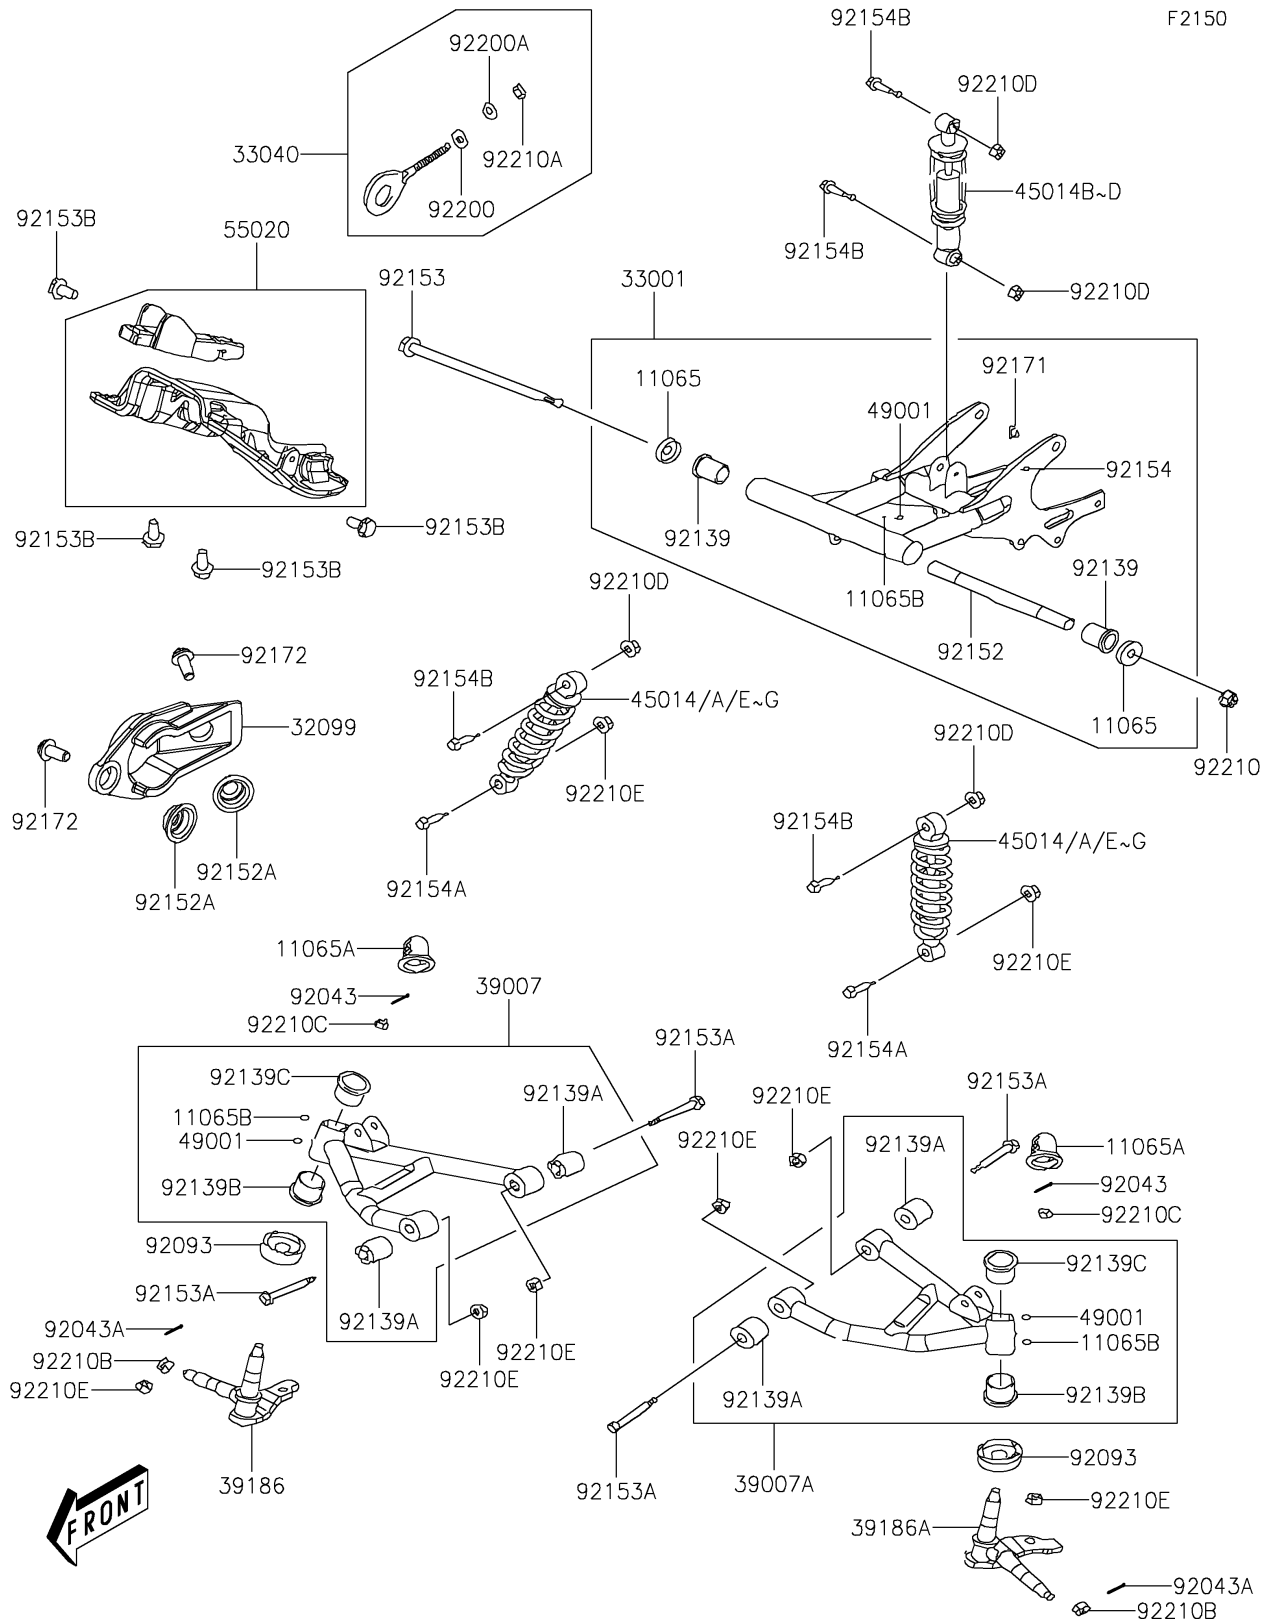

2021 KFX®50 PARTS DIAGRAM

Suspension

2021 KFX® 50 PARTS LIST

Suspension

ITEM NAME	PART NUMBER	QUANTITY
CAP (Ref # 11065)	11065-Y003	2
CAP (Ref # 11065A)	11065-Y004	2
CAP,GREASE NIPPLE (Ref # 11065B)	11065-Y005	3
CASE,KICK STARTER (Ref # 32099)	32099-Y001	1
ARM-COMP-SWING (Ref # 33001)	33001-Y001	1
ADJUSTER-CHAIN (Ref # 33040)	33040-Y001	1
ARM-SUSP,RH,BLACK (Ref # 39007)	39007-Y001-935	1
ARM-SUSP,LH,BLACK (Ref # 39007A)	39007-Y002-935	1
KNUCKLE,RH (Ref # 39186)	39186-Y001	1
KNUCKLE,LH (Ref # 39186A)	39186-Y002	1
SHOCKABSORBER,FR,GREEN (Ref # 45014A)	45014-Y001-960	2
SHOCKABSORBER,RR,WHITE (Ref # 45014C)	45014-Y002-937	1
SHOCKABSORBER,RR,GREEN (Ref # 45014D)	45014-Y002-960	1
SHOCKABSORBER,FR,WHITE (Ref # 45014F)	45014-Y003-937	2
SHOCKABSORBER,FR,GREEN (Ref # 45014G)	45014-Y003-960	2
NIPPLE-GREASE (Ref # 49001)	49001-Y001	3
GUARD (Ref # 55020)	55020-Y004	1
PIN,2X20 (Ref # 92043)	92043-Y008	2
PIN,3X25 (Ref # 92043A)	92043-Y009	2
SEAL (Ref # 92093)	92093-Y007	2
BUSHING,RR (Ref # 92139)	92139-Y003	2
BUSHING,SUSPENSION ARM (Ref # 92139A)	92139-Y004	4
BUSHING,SUSPENSION ARM (Ref # 92139B)	92139-Y005	2
BUSHING,SUSPENSION ARM (Ref # 92139C)	92139-Y006	2
COLLAR (Ref # 92152)	92152-Y010	1
COLLAR (Ref # 92152A)	92152-Y011	2
BOLT (Ref # 92153)	92153-Y011	1
BOLT,FLANGE,10X50 (Ref # 92153A)	92153-Y042	4
BOLT,6X16 (Ref # 92153B)	92153-Y064	4

2021 KFX® 50 PARTS LIST

Suspension

ITEM NAME	PART NUMBER	QUANTITY
BOLT,FLANGE,6X10 (Ref # 92154)	92154-Y038	1
BOLT,HEX,10X40 (Ref # 92154A)	92154-Y148	2
BOLT,FLANGE,10X40 (Ref # 92154B)	92154-Y149	4
CLAMP,BRAKE HOSE (Ref # 92171)	92171-Y005	1
SCREW,TAPPING,6X12 (Ref # 92172)	92172-Y070	2
WASHER,8MM (Ref # 92200)	92200-Y016	1
WASHER,8MM (Ref # 92200A)	92200-Y019	1
NUT,14MM (Ref # 92210)	92210-Y012	1
NUT,8MM (Ref # 92210A)	92210-Y018	1
NUT,12MM (Ref # 92210B)	92210-Y023	2
NUT,10MM (Ref # 92210C)	92210-Y024	2
NUT,10MM (Ref # 92210D)	92210-Y029	4
NUT,10MM (Ref # 92210E)	92210-Y034	8