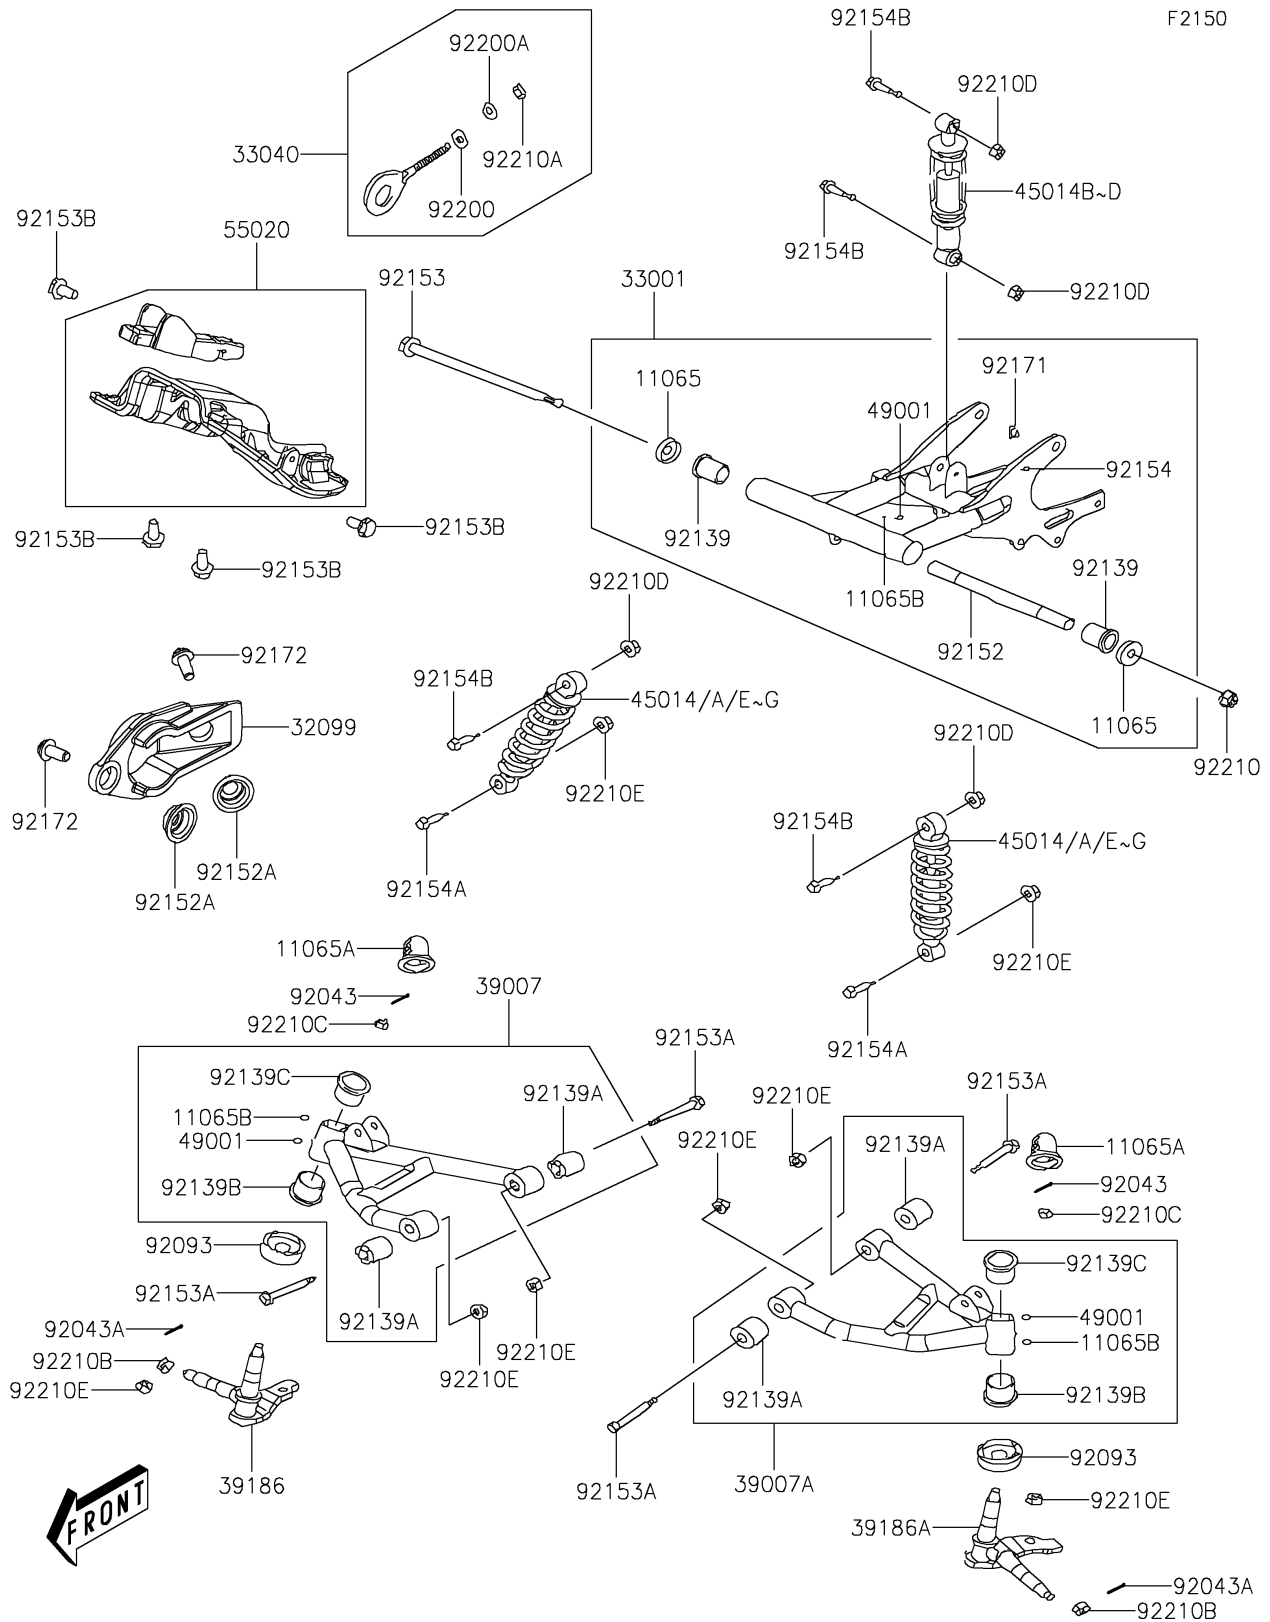

# 2021 KFX®50 PARTS DIAGRAM

## Suspension

### Suspension

ITEM NAME	PART NUMBER	QUANTITY
CAP (Ref # 11065)	11065-Y003	2
CAP (Ref # 11065A)	11065-Y004	2
CAP,GREASE NIPPLE (Ref # 11065B)	11065-Y005	3
CASE,KICK STARTER (Ref # 32099)	32099-Y001	1
ARM-COMP-SWING (Ref # 33001)	33001-Y001	1
ADJUSTER-CHAIN (Ref # 33040)	33040-Y001	1
ARM-SUSP,RH,BLACK (Ref # 39007)	39007-Y001-935	1
ARM-SUSP,LH,BLACK (Ref # 39007A)	39007-Y002-935	1
KNUCKLE,RH (Ref # 39186)	39186-Y001	1
KNUCKLE,LH (Ref # 39186A)	39186-Y002	1
SHOCKABSORBER,FR,GREEN (Ref # 45014A)	45014-Y001-960	2
SHOCKABSORBER,RR,WHITE (Ref # 45014C)	45014-Y002-937	1
SHOCKABSORBER,RR,GREEN (Ref # 45014D)	45014-Y002-960	1
SHOCKABSORBER,FR,WHITE (Ref # 45014F)	45014-Y003-937	2
SHOCKABSORBER,FR,GREEN (Ref # 45014G)	45014-Y003-960	2
NIPPLE-GREASE (Ref # 49001)	49001-Y001	3
GUARD (Ref # 55020)	55020-Y004	1
PIN,2X20 (Ref # 92043)	92043-Y008	2
PIN,3X25 (Ref # 92043A)	92043-Y009	2
SEAL (Ref # 92093)	92093-Y007	2
BUSHING,RR (Ref # 92139)	92139-Y003	2
BUSHING,SUSPENSION ARM (Ref # 92139A)	92139-Y004	4
BUSHING,SUSPENSION ARM (Ref # 92139B)	92139-Y005	2
BUSHING,SUSPENSION ARM (Ref # 92139C)	92139-Y006	2
COLLAR (Ref # 92152)	92152-Y010	1
COLLAR (Ref # 92152A)	92152-Y011	2
BOLT (Ref # 92153)	92153-Y011	1
BOLT,FLANGE,10X50 (Ref # 92153A)	92153-Y042	4
BOLT,6X16 (Ref # 92153B)	92153-Y064	4

### Suspension

ITEM NAME	PART NUMBER	QUANTITY
BOLT,FLANGE,6X10 (Ref # 92154)	92154-Y038	1
BOLT,HEX,10X40 (Ref # 92154A)	92154-Y148	2
BOLT,FLANGE,10X40 (Ref # 92154B)	92154-Y149	4
CLAMP,BRAKE HOSE (Ref # 92171)	92171-Y005	1
SCREW,TAPPING,6X12 (Ref # 92172)	92172-Y070	2
WASHER,8MM (Ref # 92200)	92200-Y016	1
WASHER,8MM (Ref # 92200A)	92200-Y019	1
NUT,14MM (Ref # 92210)	92210-Y012	1
NUT,8MM (Ref # 92210A)	92210-Y018	1
NUT,12MM (Ref # 92210B)	92210-Y023	2
NUT,10MM (Ref # 92210C)	92210-Y024	2
NUT,10MM (Ref # 92210D)	92210-Y029	4
NUT,10MM (Ref # 92210E)	92210-Y034	8