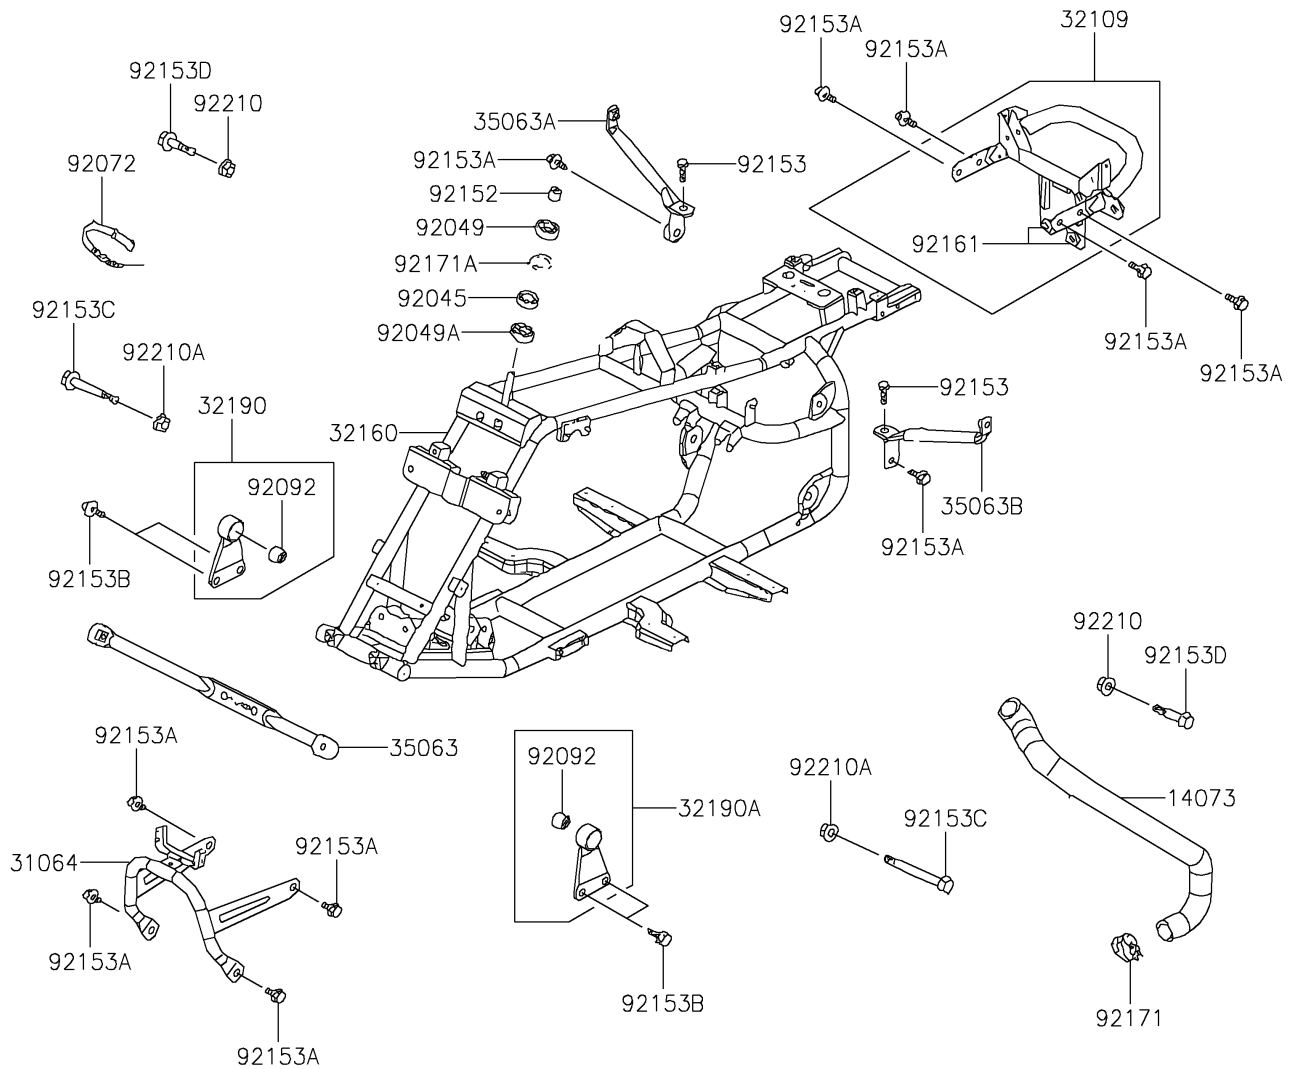

# 2021 KFX®50 PARTS DIAGRAM

Frame

F2120

## 2021 KFX® 50 PARTS LIST

### Frame

ITEM NAME	PART NUMBER	QUANTITY
DUCT (Ref # 14073)	14073-Y002	1
PIPE-COMP,FRONT BUMPER,BLACK (Ref # 31064)	31064-Y002-935	1
GRIP-FRAME,RR (Ref # 32109)	32109-Y003	1
FRAME-COMP (Ref # 32160)	32160-Y002	1
BRACKET-ENGINE,RH (Ref # 32190)	32190-Y001	1
BRACKET-ENGINE,LH (Ref # 32190A)	32190-Y002	1
STAY,FR (Ref # 35063)	35063-Y002	1
STAY,REAR FENDER,RH (Ref # 35063A)	35063-Y004	1
STAY,REAR FENDER,LH (Ref # 35063B)	35063-Y005	1
BEARING-BALL,6002 (Ref # 92045)	92045-Y009	1
SEAL-OIL,18X32X7 (Ref # 92049)	92049-Y003	1
SEAL-OIL,22X35X7 (Ref # 92049A)	92049-Y005	1
BAND (Ref # 92072)	92072-Y003	1
BUSHING-RUBBER (Ref # 92092)	92092-Y001	2
COLLAR (Ref # 92152)	92152-Y009	1
BOLT,FLANGE,6X12 (Ref # 92153)	92153-Y023	2
BOLT,FLANGE,8X12 (Ref # 92153A)	92153-Y031	10
BOLT,FLANGE,8X16 (Ref # 92153B)	92153-Y032	4
BOLT,FLANGE,10X70 (Ref # 92153C)	92153-Y043	2
BOLT,FLANGE,8X40 (Ref # 92153D)	92153-Y069	2
DAMPER (Ref # 92161)	92161-Y006	2
CLAMP (Ref # 92171)	92171-Y004	1
CLAMP (Ref # 92171A)	92171-Y009	1
NUT,FLANGE,8MM (Ref # 92210)	92210-Y032	2
NUT,10MM (Ref # 92210A)	92210-Y034	2