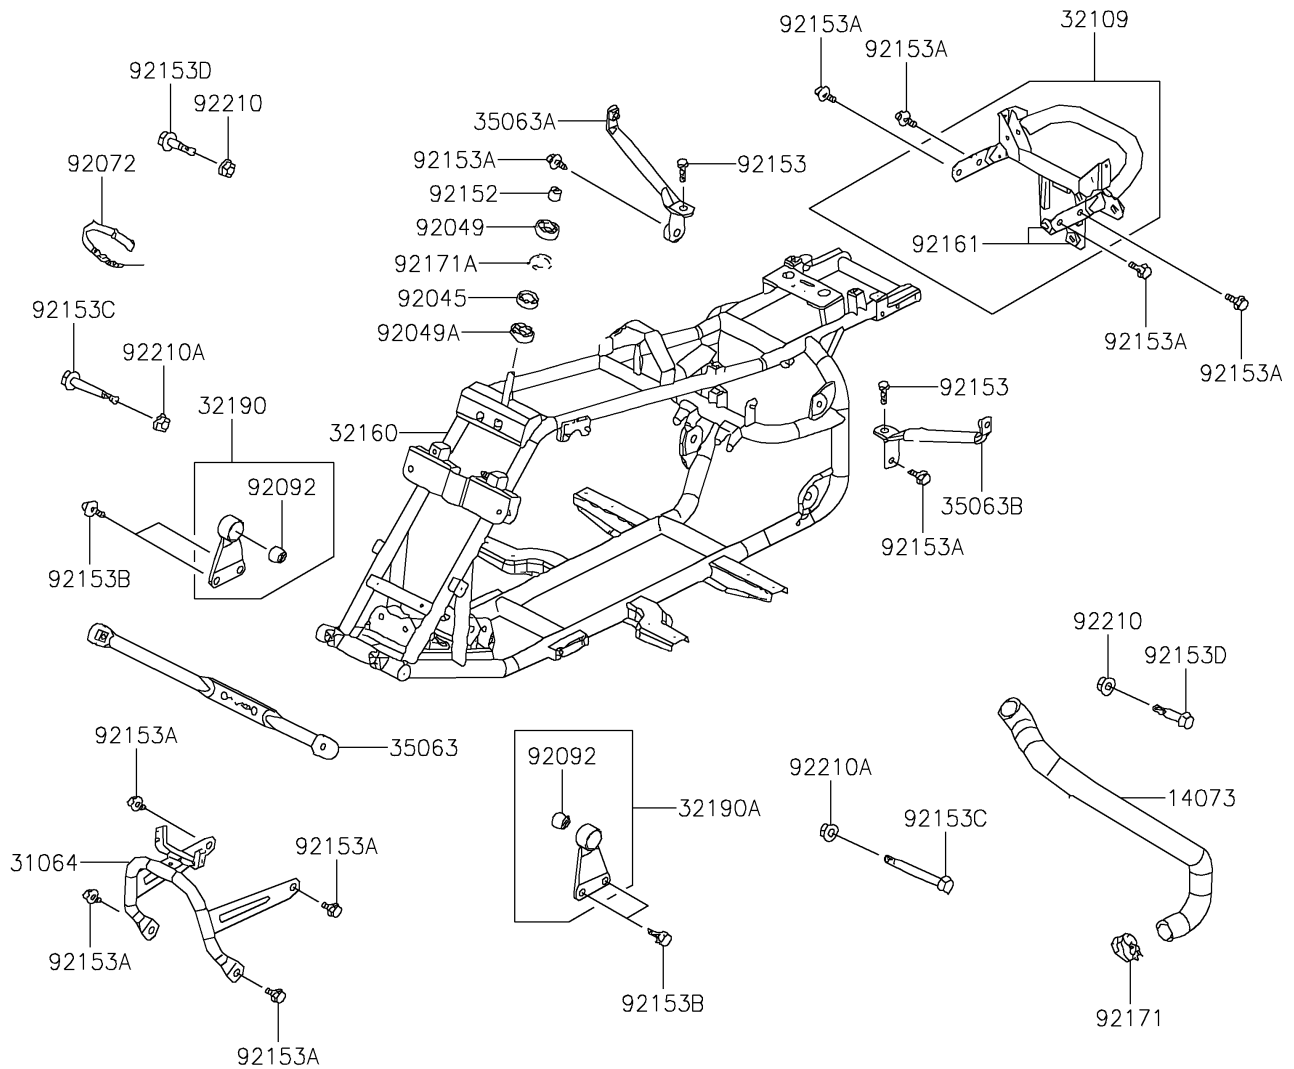

2021 KFX®50 PARTS DIAGRAM

Frame

F2120

2021 KFX® 50 PARTS LIST

Frame

ITEM NAME	PART NUMBER	QUANTITY
DUCT (Ref # 14073)	14073-Y002	1
PIPE-COMP,FRONT BUMPER,BLACK (Ref # 31064)	31064-Y002-935	1
GRIP-FRAME,RR (Ref # 32109)	32109-Y003	1
FRAME-COMP (Ref # 32160)	32160-Y002	1
BRACKET-ENGINE,RH (Ref # 32190)	32190-Y001	1
BRACKET-ENGINE,LH (Ref # 32190A)	32190-Y002	1
STAY,FR (Ref # 35063)	35063-Y002	1
STAY,REAR FENDER,RH (Ref # 35063A)	35063-Y004	1
STAY,REAR FENDER,LH (Ref # 35063B)	35063-Y005	1
BEARING-BALL,6002 (Ref # 92045)	92045-Y009	1
SEAL-OIL,18X32X7 (Ref # 92049)	92049-Y003	1
SEAL-OIL,22X35X7 (Ref # 92049A)	92049-Y005	1
BAND (Ref # 92072)	92072-Y003	1
BUSHING-RUBBER (Ref # 92092)	92092-Y001	2
COLLAR (Ref # 92152)	92152-Y009	1
BOLT,FLANGE,6X12 (Ref # 92153)	92153-Y023	2
BOLT,FLANGE,8X12 (Ref # 92153A)	92153-Y031	10
BOLT,FLANGE,8X16 (Ref # 92153B)	92153-Y032	4
BOLT,FLANGE,10X70 (Ref # 92153C)	92153-Y043	2
BOLT,FLANGE,8X40 (Ref # 92153D)	92153-Y069	2
DAMPER (Ref # 92161)	92161-Y006	2
CLAMP (Ref # 92171)	92171-Y004	1
CLAMP (Ref # 92171A)	92171-Y009	1
NUT,FLANGE,8MM (Ref # 92210)	92210-Y032	2
NUT,10MM (Ref # 92210A)	92210-Y034	2