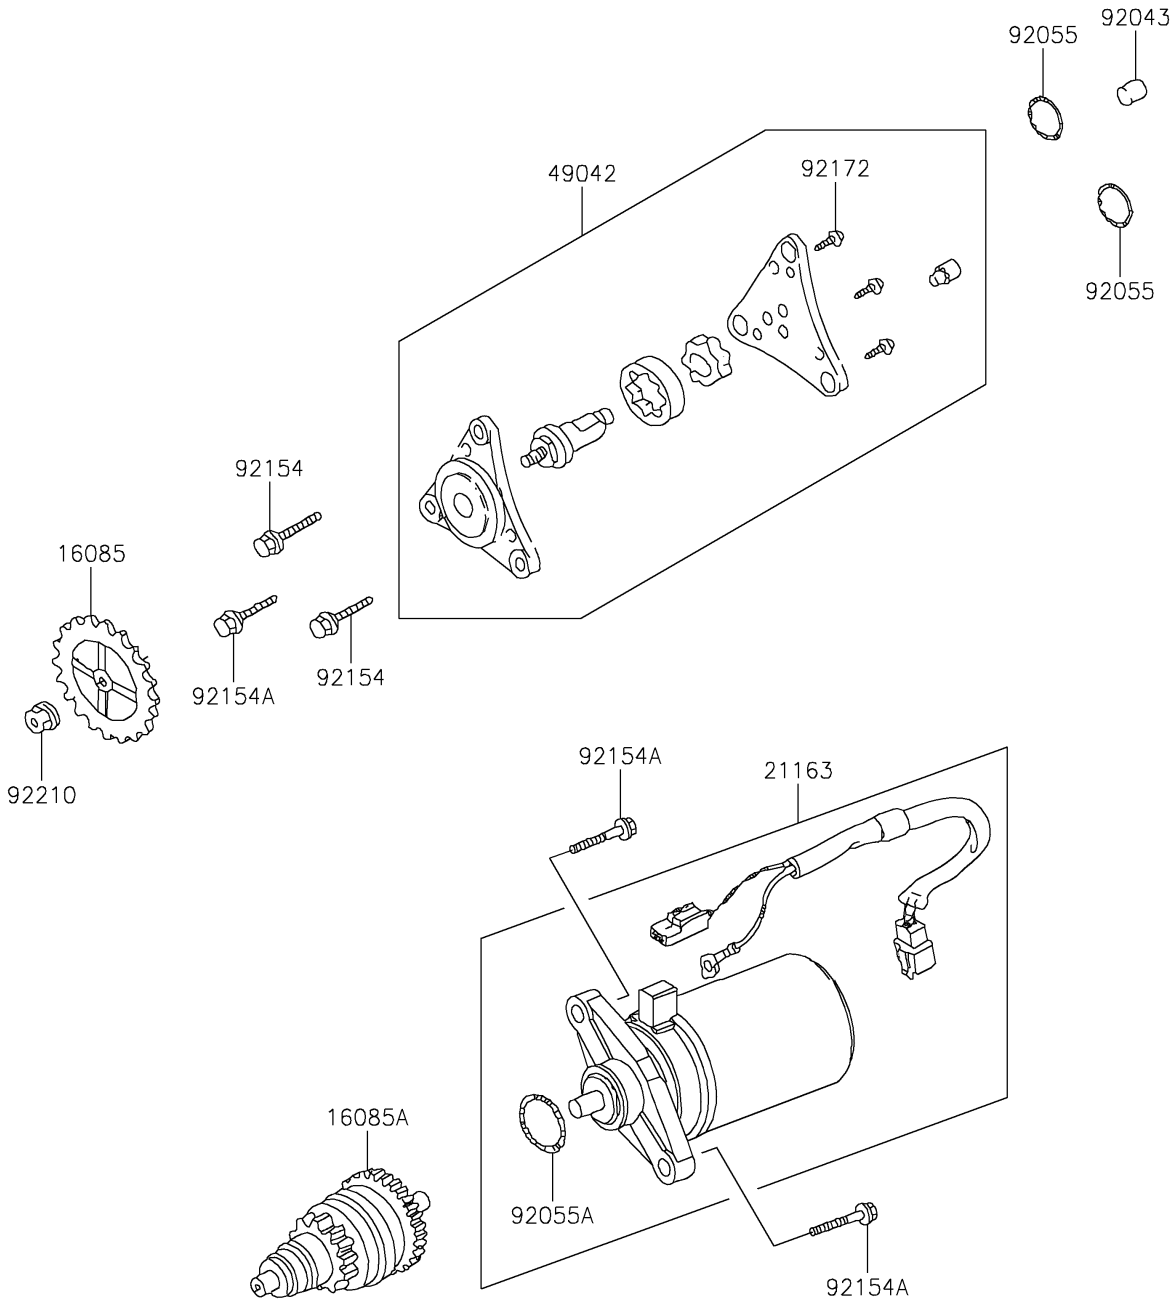

2021 KFX® 50 PARTS DIAGRAM

Starter Motor

E1840

2021 KFX® 50 PARTS LIST

Starter Motor

ITEM NAME	PART NUMBER	QUANTITY
GEAR,OIL PUMP (Ref # 16085)	16085-Y002	1
GEAR,STARTER (Ref # 16085A)	16085-Y007	1
STARTER-ELECTRIC (Ref # 21163)	21163-Y007	1
PUMP-OIL (Ref # 49042)	49042-Y002	1
PIN,8X12 (Ref # 92043)	92043-Y007	1
RING-O,9X1.6 (Ref # 92055)	92055-Y009	2
RING-O (Ref # 92055A)	92055-Y012	1
BOLT,6X20 (Ref # 92154)	92154-Y057	2
BOLT,FLANGE,6X25 (Ref # 92154A)	92154-Y066	3
SCREW,4X10 (Ref # 92172)	92172-Y071	3
NUT,6MM (Ref # 92210)	92210-Y026	1