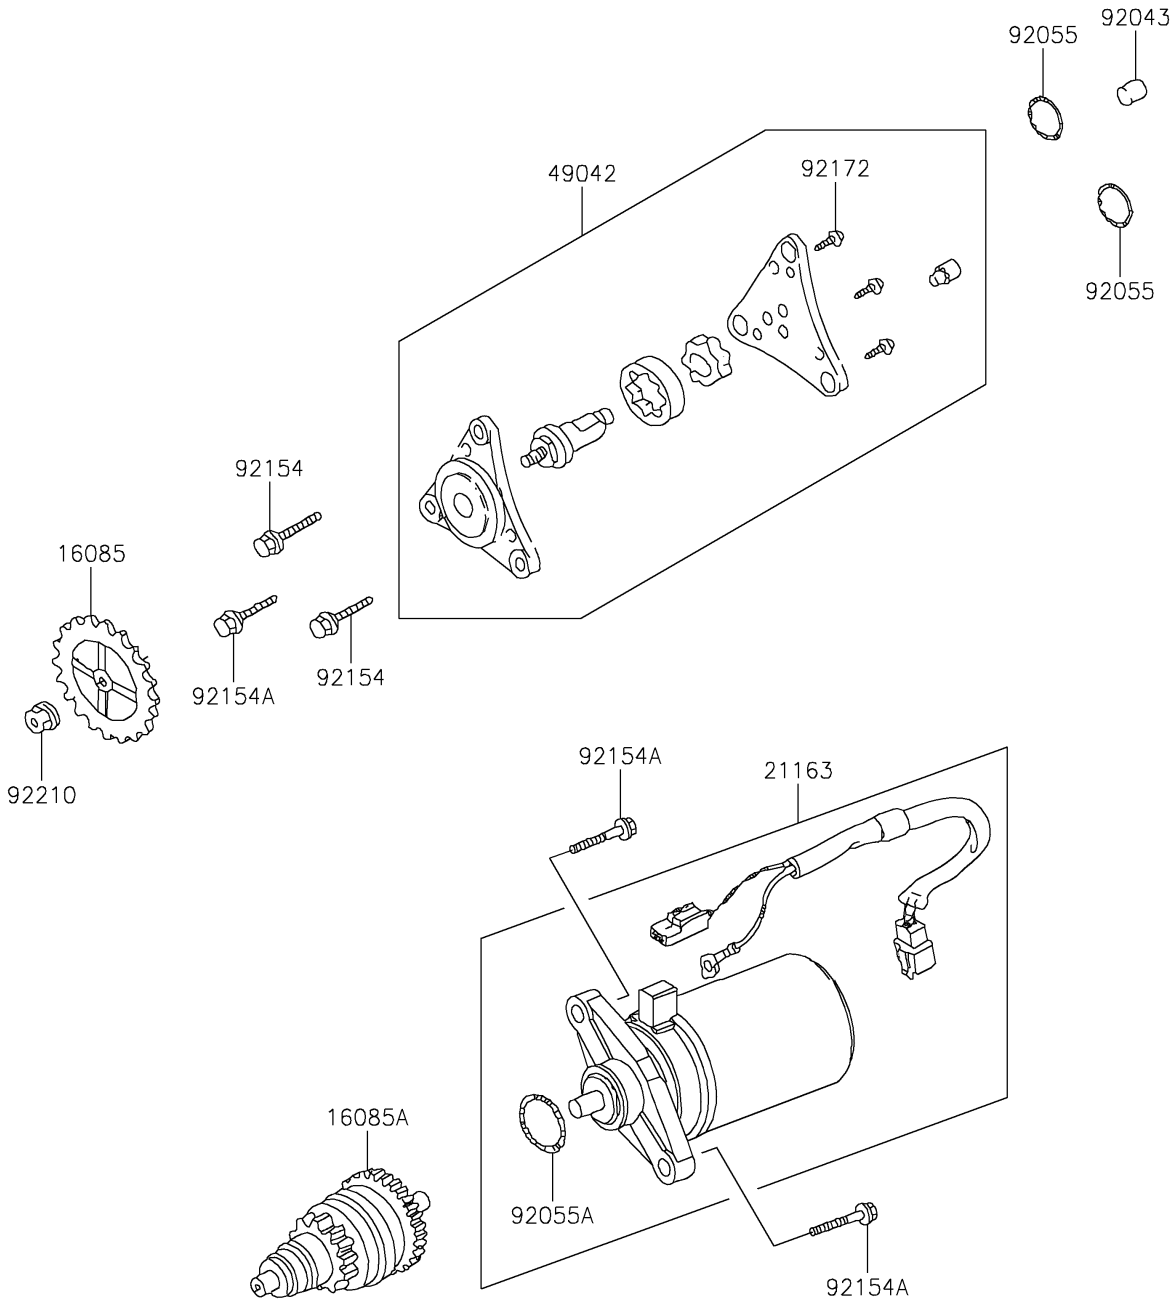

# 2021 KFX® 50 PARTS DIAGRAM

Starter Motor

E1840

## 2021 KFX® 50 PARTS LIST

### Starter Motor

ITEM NAME	PART NUMBER	QUANTITY
GEAR,OIL PUMP (Ref # 16085)	16085-Y002	1
GEAR,STARTER (Ref # 16085A)	16085-Y007	1
STARTER-ELECTRIC (Ref # 21163)	21163-Y007	1
PUMP-OIL (Ref # 49042)	49042-Y002	1
PIN,8X12 (Ref # 92043)	92043-Y007	1
RING-O,9X1.6 (Ref # 92055)	92055-Y009	2
RING-O (Ref # 92055A)	92055-Y012	1
BOLT,6X20 (Ref # 92154)	92154-Y057	2
BOLT,FLANGE,6X25 (Ref # 92154A)	92154-Y066	3
SCREW,4X10 (Ref # 92172)	92172-Y071	3
NUT,6MM (Ref # 92210)	92210-Y026	1