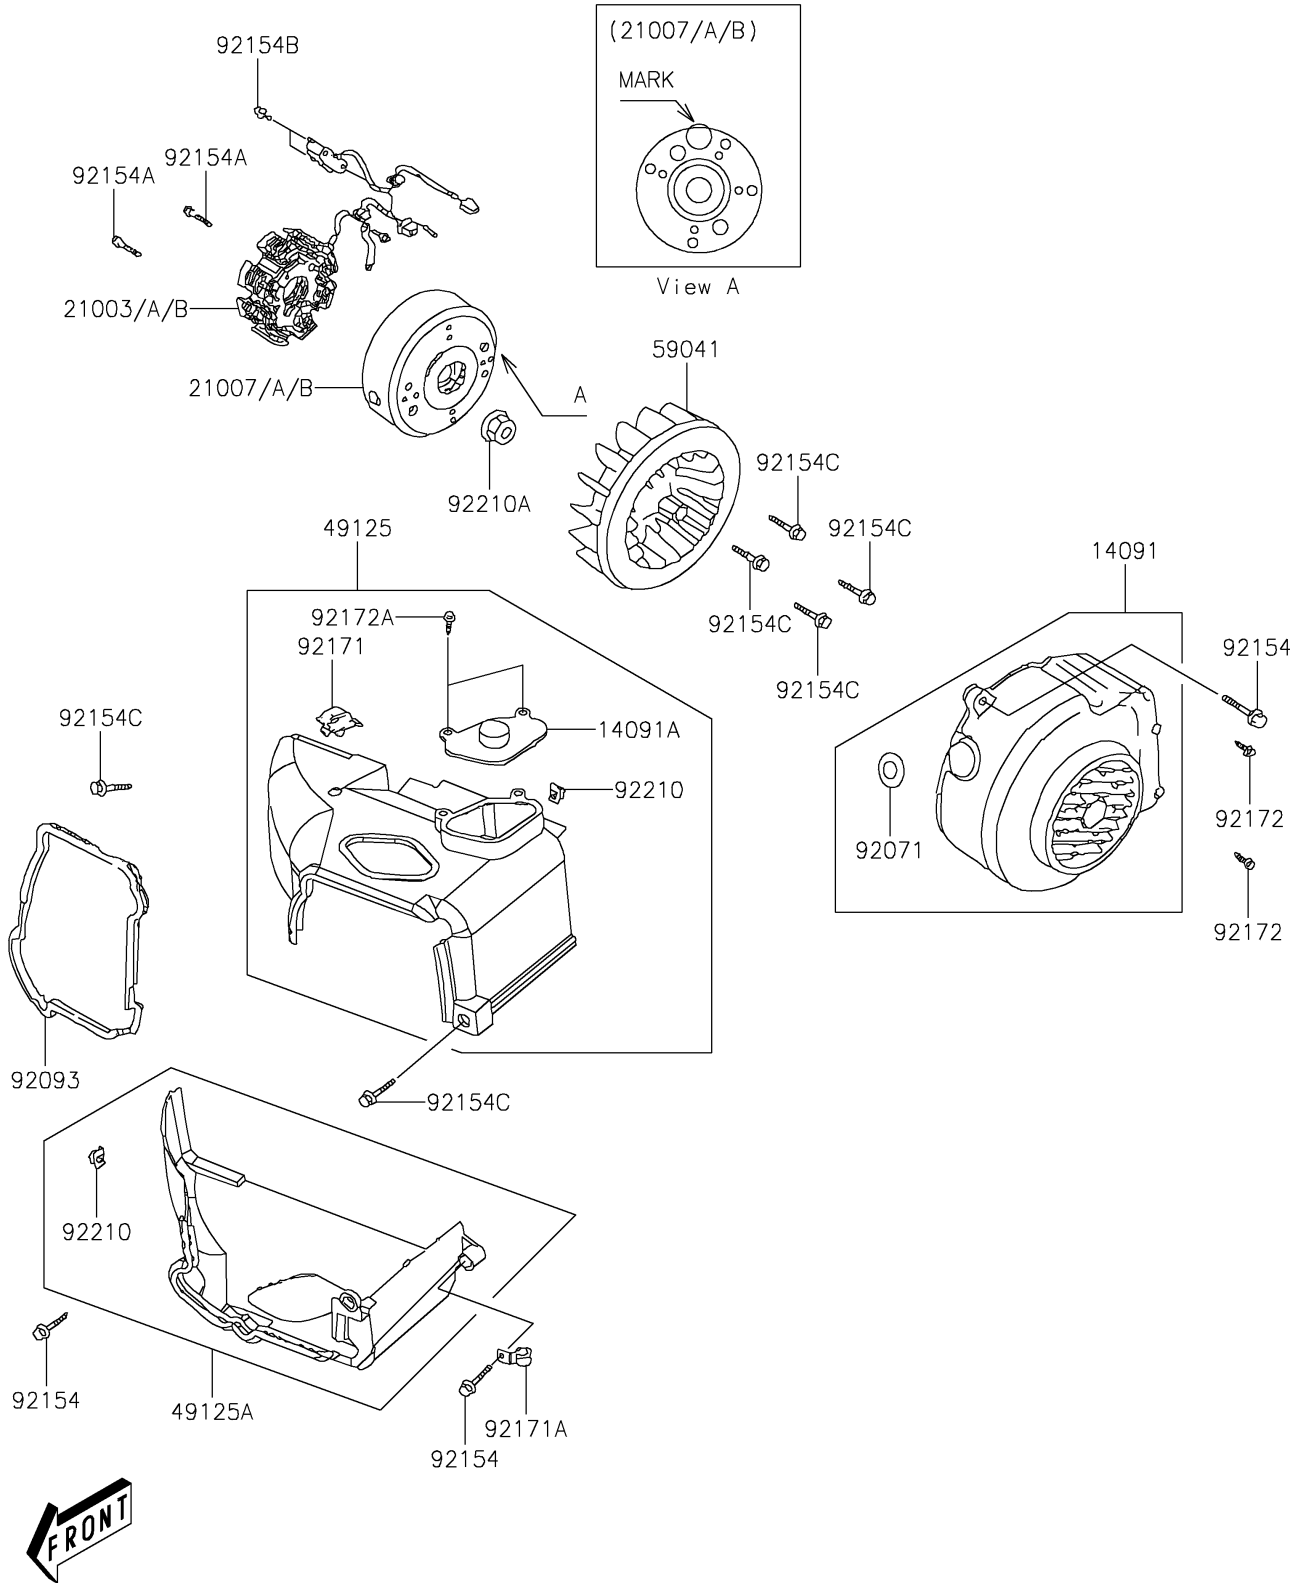

# 2021 KFX®50 PARTS DIAGRAM

Generator

E1810

## 2021 KFX® 50 PARTS LIST

### Generator

ITEM NAME	PART NUMBER	QUANTITY
COVER,FAN (Ref # 14091)	14091-Y004	1
COVER,SHROUD,UPP (Ref # 14091A)	14091-Y005	1
STATOR,D402 (Ref # 21003)	21003-Y001	1
STATOR,D406 (Ref # 21003A)	21003-Y003	1
STATOR,D414 (Ref # 21003B)	21003-Y004	1
ROTOR,D402 (Ref # 21007)	21007-Y002	1
ROTOR,D406 (Ref # 21007A)	21007-Y003	1
ROTOR,D414 (Ref # 21007B)	21007-Y004	1
SHROUD,UPP (Ref # 49125)	49125-Y003	1
SHROUD,LWR (Ref # 49125A)	49125-Y005	1
FAN (Ref # 59041)	59041-Y002	1
GROMMET (Ref # 92071)	92071-Y002	1
SEAL,SHROUD (Ref # 92093)	92093-Y010	1
BOLT,FLANGE,6X25 (Ref # 92154)	92154-Y066	3
BOLT,FLANGE,6X22 (Ref # 92154A)	92154-Y067	2
BOLT,HEX,5X12 (Ref # 92154B)	92154-Y111	2
BOLT,FLANGE,6X16 (Ref # 92154C)	92154-Y134	6
CLAMP (Ref # 92171)	92171-Y001	1
CLAMP (Ref # 92171A)	92171-Y002	1
SCREW,5X16 (Ref # 92172)	92172-Y021	2
SCREW,TAPPING,4X12 (Ref # 92172A)	92172-Y072	2
NUT,6MM (Ref # 92210)	92210-Y011	2
NUT,FLANGE,10MM (Ref # 92210A)	92210-Y058	1