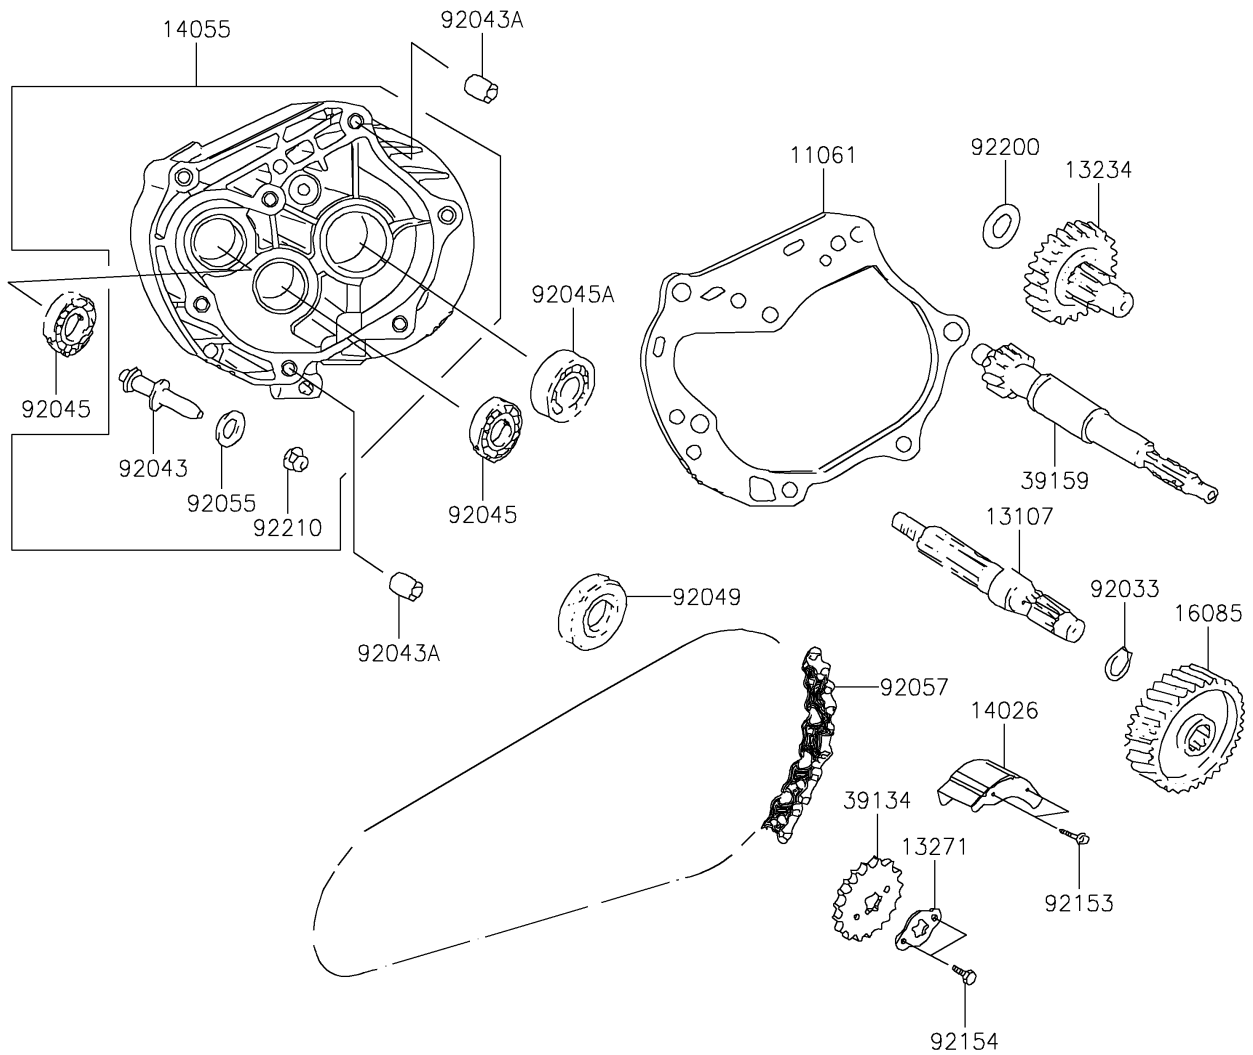

2021 KFX®50 PARTS DIAGRAM

Gear Change Drum/Shift Fork(s)

E1362

2021 KFX® 50 PARTS LIST

Gear Change Drum/Shift Fork(s)

ITEM NAME	PART NUMBER	QUANTITY
GASKET,GEAR CASE (Ref # 11061)	11061-Y016	1
SHAFT,FINAL (Ref # 13107)	13107-Y003	1
SHAFT-COMP (Ref # 13234)	13234-Y002	1
PLATE (Ref # 13271)	13271-Y007	1
COVER-CHAIN (Ref # 14026)	14026-Y001	1
CASE-GEAR (Ref # 14055)	14055-Y002	1
GEAR,FINAL (Ref # 16085)	16085-Y005	1
SPROCKET-DRIVE (Ref # 39134)	39134-Y001	1
SHAFT-DRIVE (Ref # 39159)	39159-Y002	1
RING-SNAP (Ref # 92033)	92033-Y011	1
PIN,BRAKE (Ref # 92043)	92043-Y001	1
PIN,DOWEL,10X20 (Ref # 92043A)	92043-Y014	2
BEARING-BALL,6201 (Ref # 92045)	92045-Y002	2
BEARING-BALL,6004 UU (Ref # 92045A)	92045-Y005	1
SEAL-OIL,27X42X7 (Ref # 92049)	92049-Y008	1
RING-O,7.5X1.5 (Ref # 92055)	92055-Y002	1
CHAIN,DRIVE (Ref # 92057)	92057-Y004	1
BOLT,FLANGE,6X10 (Ref # 92153)	92153-Y045	2
BOLT,HEX,6X10 (Ref # 92154)	92154-Y145	2
WASHER,12MM (Ref # 92200)	92200-Y004	1
NUT,8MM (Ref # 92210)	92210-Y014	1