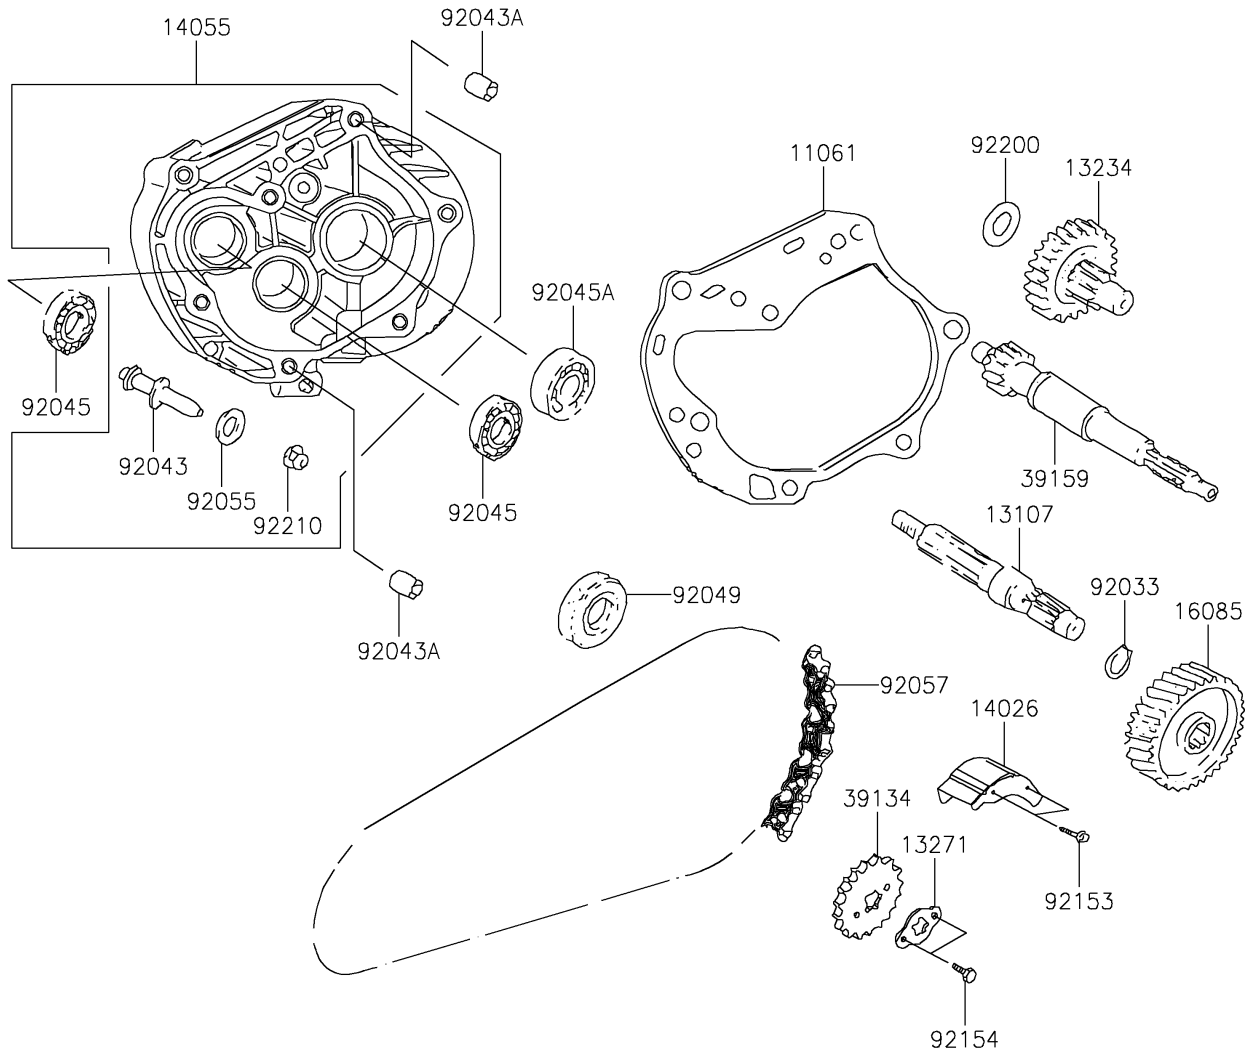

2021 KFX®50 PARTS DIAGRAM

Gear Change Drum/Shift Fork(s)

E1362

2021 KFX® 50 PARTS LIST

Gear Change Drum/Shift Fork(s)

ITEM NAME	PART NUMBER	QUANTITY
GASKET,GEAR CASE (Ref # 11061)	11061-Y016	1
SHAFT,FINAL (Ref # 13107)	13107-Y003	1
SHAFT-COMP (Ref # 13234)	13234-Y002	1
PLATE (Ref # 13271)	13271-Y007	1
COVER-CHAIN (Ref # 14026)	14026-Y001	1
CASE-GEAR (Ref # 14055)	14055-Y002	1
GEAR,FINAL (Ref # 16085)	16085-Y005	1
SPROCKET-DRIVE (Ref # 39134)	39134-Y001	1
SHAFT-DRIVE (Ref # 39159)	39159-Y002	1
RING-SNAP (Ref # 92033)	92033-Y011	1
PIN,BRAKE (Ref # 92043)	92043-Y001	1
PIN,DOWEL,10X20 (Ref # 92043A)	92043-Y014	2
BEARING-BALL,6201 (Ref # 92045)	92045-Y002	2
BEARING-BALL,6004 UU (Ref # 92045A)	92045-Y005	1
SEAL-OIL,27X42X7 (Ref # 92049)	92049-Y008	1
RING-O,7.5X1.5 (Ref # 92055)	92055-Y002	1
CHAIN,DRIVE (Ref # 92057)	92057-Y004	1
BOLT,FLANGE,6X10 (Ref # 92153)	92153-Y045	2
BOLT,HEX,6X10 (Ref # 92154)	92154-Y145	2
WASHER,12MM (Ref # 92200)	92200-Y004	1
NUT,8MM (Ref # 92210)	92210-Y014	1