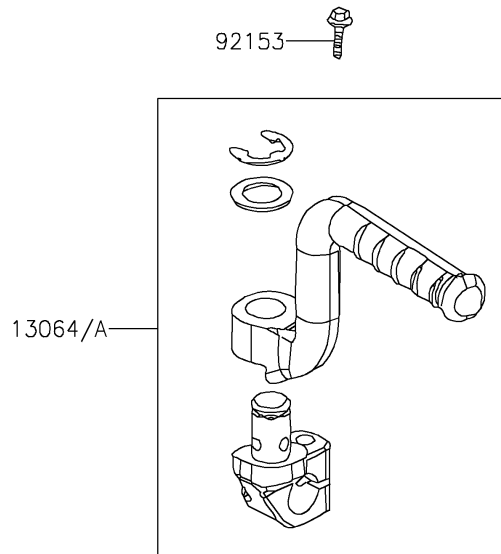

2021 KFX® 50 PARTS DIAGRAM

Kickstarter Mechanism

E1340

2021 KFX® 50 PARTS LIST

Kickstarter Mechanism

ITEM NAME	PART NUMBER	QUANTITY
LEVER-ASSY-KICK,PEDAL (Ref # 13064)	13064-Y001	1
LEVER-ASSY-KICK,PEDAL (Ref # 13064A)	13064-Y003	1
BOLT,FLANGE,6X22 (Ref # 92153)	92153-Y026	1