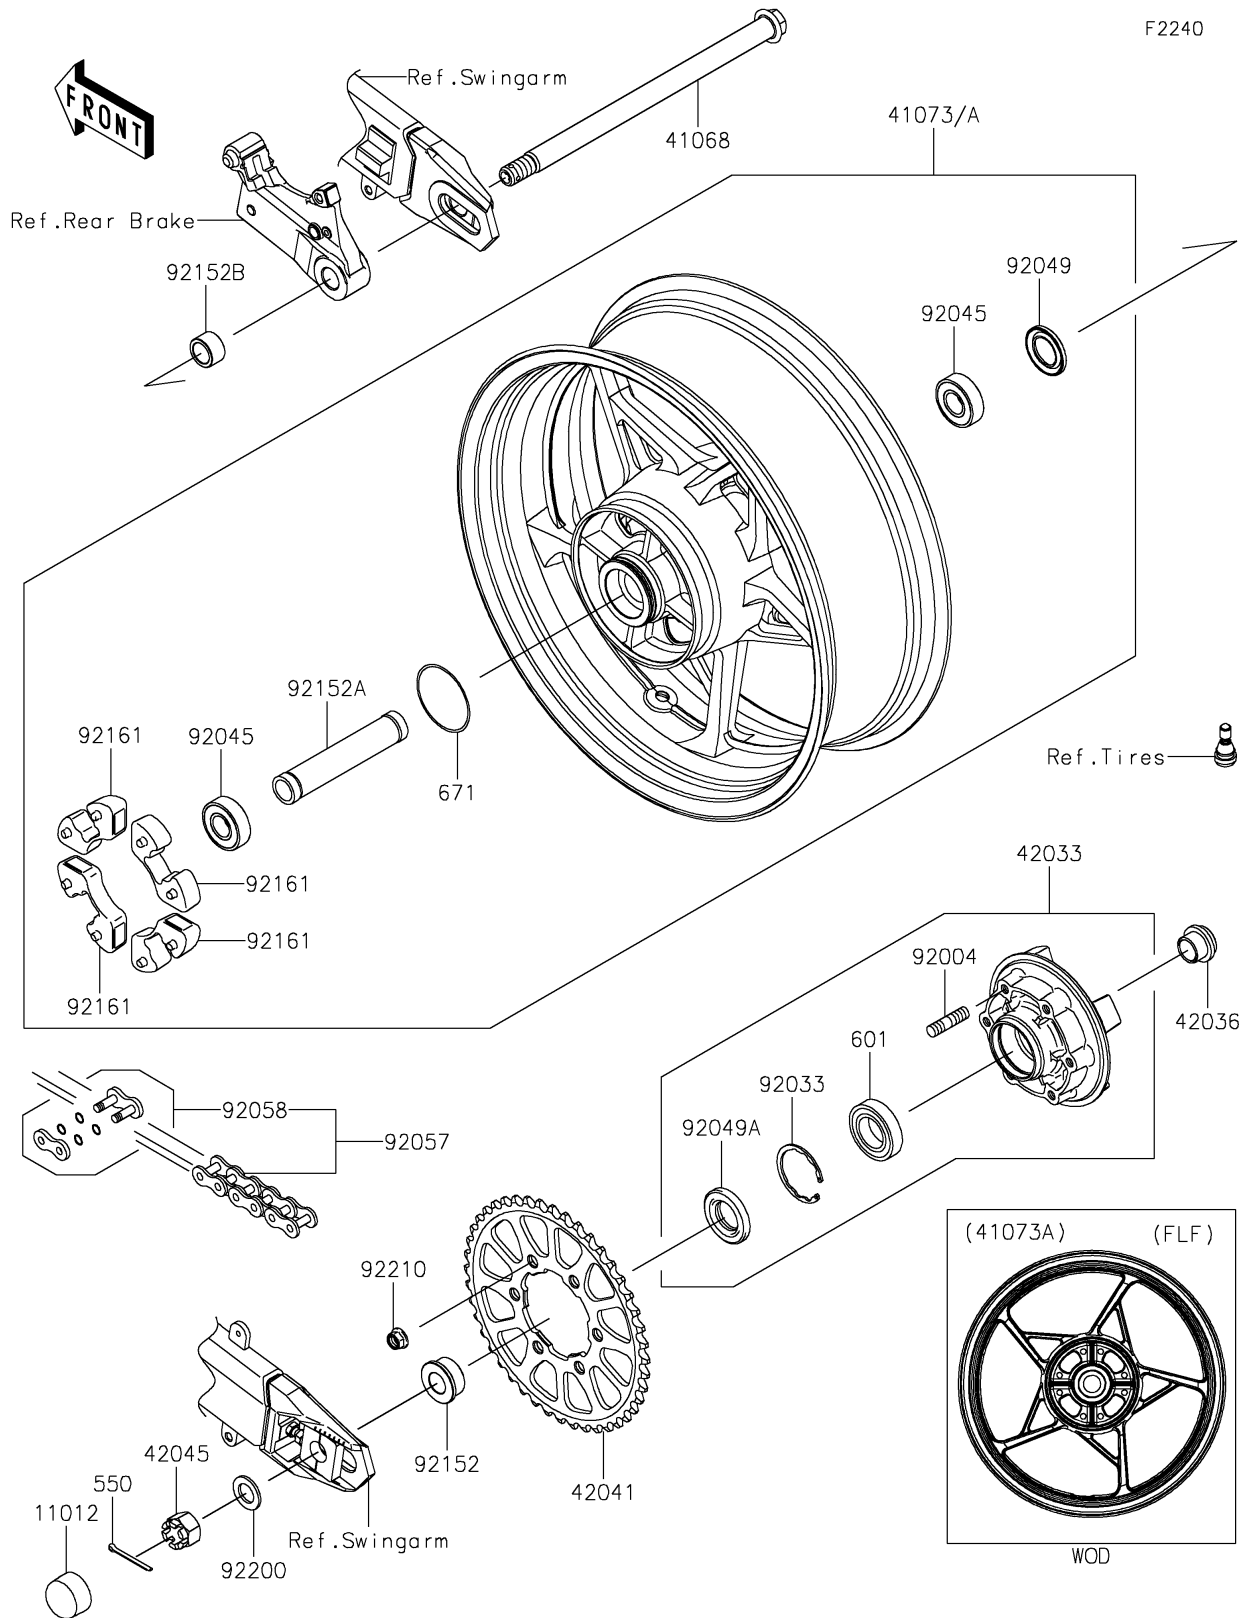

2020 Z900 ABS

PARTS DIAGRAM

Rear Wheel/Chain

2020 Z900 ABS

PARTS LIST

Rear Wheel/Chain

ITEM NAME	PART NUMBER	QUANTITY
CAP,AXLE NUT (Ref # 11012)	11012-1590	1
AXLE,RR,18X327.2 (Ref # 41068)	41068-0619	1
WHEEL-ASSY,RR,G.BLACK (Ref # 41073A)	41073-0706-QT	1
COUPLING-ASSY,RR HUB (Ref # 42033)	42033-0570	1
SLEEVE,RR HUB,L=23 (Ref # 42036)	42036-1251	1
SPROCKET-HUB,44T (Ref # 42041)	42041-0158	1
NUT,CASTLE,18MM (Ref # 42045)	42045-018	1
STUD,10X19 (Ref # 92004)	92004-0048	6
RING-SNAP,52MM (Ref # 92033)	92033-1043	1
BEARING-BALL,20X47X14 (Ref # 92045)	92045-0821	2
SEAL-OIL,28 47 5 (Ref # 92049)	92049-0140	1
SEAL-OIL (Ref # 92049A)	92049-1287	1
CHAIN,DRIVE,EK525RMX3/3D,114L (Ref # 92057)	92057-0672	1
JOINT-CHAIN (Ref # 92058)	92058-0041	1
COLLAR,20X35X18 (Ref # 92152)	92152-1585	1
COLLAR,20.2X27.2X141.9 (Ref # 92152A)	92152-2250	1
COLLAR,RR AXLE,RH,L=16.4 (Ref # 92152B)	92152-2698	1
DAMPER,SHOCK,RR HUB (Ref # 92161)	92161-0342	4
WASHER,19X32X2.6 (Ref # 92200)	92200-1489	1
NUT,LOCK,FLANGED,10MM (Ref # 92210)	92210-0276	6
PIN-COTTER,4.0X40 (Ref # 550)	550AA4040	1
BEARING-BALL (Ref # 601)	601B6205UU	1
O RING,60MM (Ref # 671)	671B2560	1