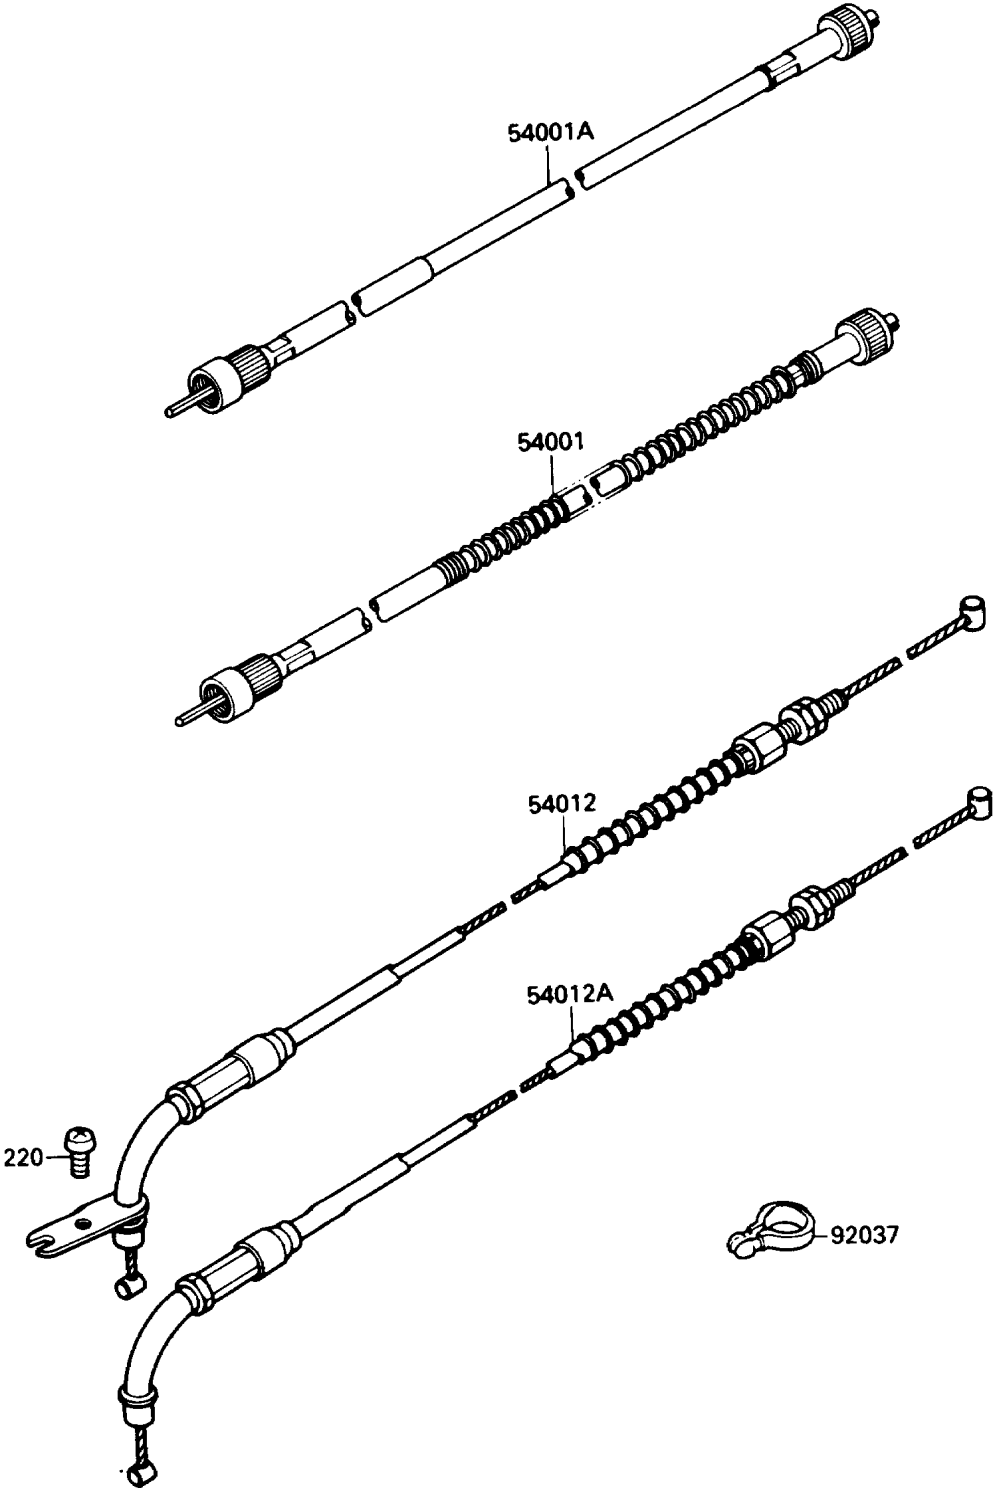

## 1989 Vulcan 88 PARTS DIAGRAM

Cable

F2540

## 1989 Vulcan 88 PARTS LIST

Cable

ITEM NAME	PART NUMBER	QUANTITY
CABLE-SPEEDOMETER (Ref # 54001A)	54001-1143	1
CABLE-THROTTLE,OPENING (Ref # 54012)	54012-1319	1
CABLE-THROTTLE,CLOSING (Ref # 54012A)	54012-1320	1
CLAMP,HOSE (Ref # 92037)	92037-1827	1
SCREW-PAN-CROS (Ref # 220)	220C0514	1