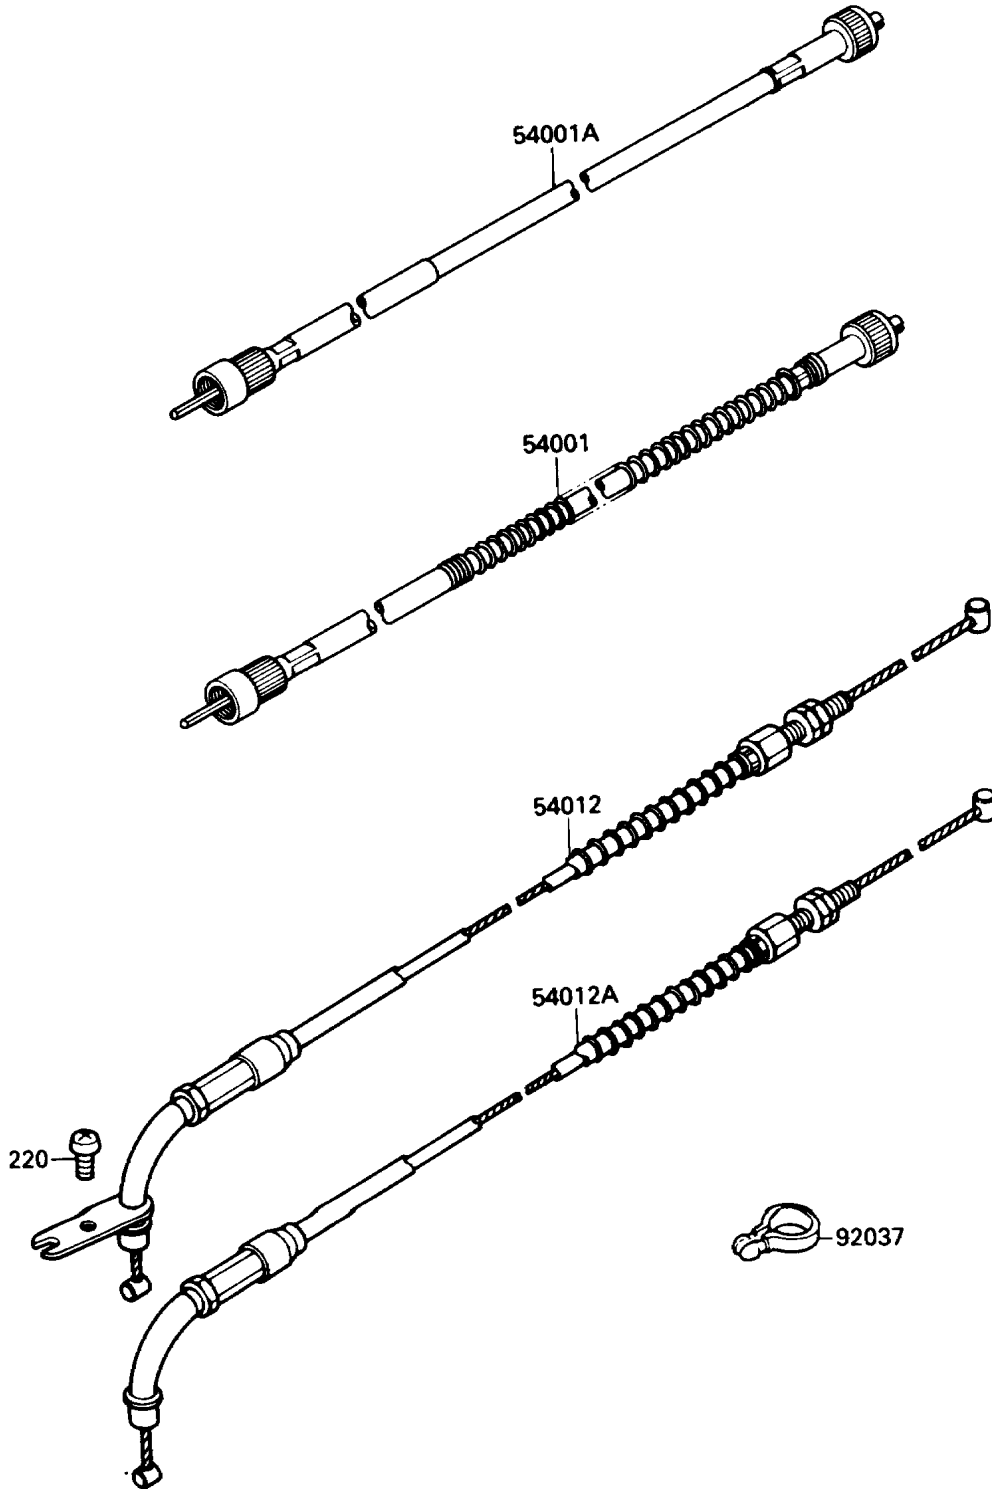

1988 Vulcan 88 PARTS DIAGRAM

Cable

F2540

1988 Vulcan 88 PARTS LIST

Cable

ITEM NAME	PART NUMBER	QUANTITY
CABLE-SPEEDOMETER (Ref # 54001A)	54001-1143	1
CABLE-THROTTLE,OPENING (Ref # 54012)	54012-1319	1
CABLE-THROTTLE,CLOSING (Ref # 54012A)	54012-1320	1
CLAMP,HOSE (Ref # 92037)	92037-1827	2
SCREW-PAN-CROS (Ref # 220)	220C0514	1