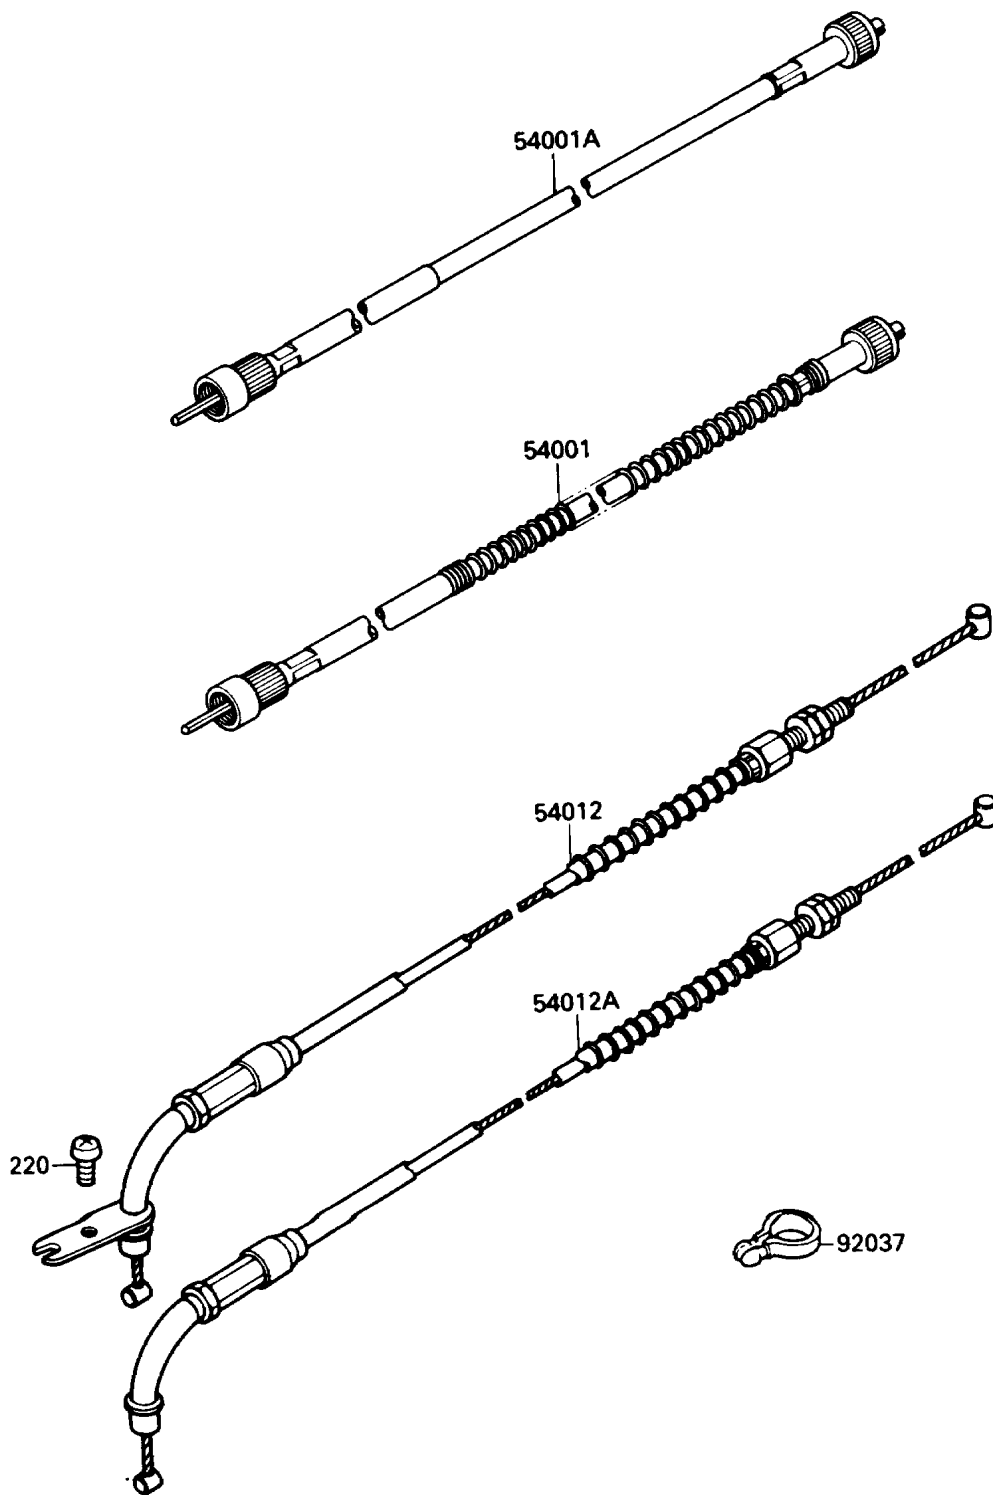

## 1987 Vulcan 88 PARTS DIAGRAM

Cable

F2540

## 1987 Vulcan 88 PARTS LIST

Cable

ITEM NAME	PART NUMBER	QUANTITY
CABLE-SPEEDOMETER (Ref # 54001)	54001-1131	1
CABLE-THROTTLE,OPENING (Ref # 54012)	54012-1319	1
CABLE-THROTTLE,CLOSING (Ref # 54012A)	54012-1320	1
CLAMP,HOSE (Ref # 92037)	92037-1827	1
SCREW-PAN-CROS (Ref # 220)	220C0514	1