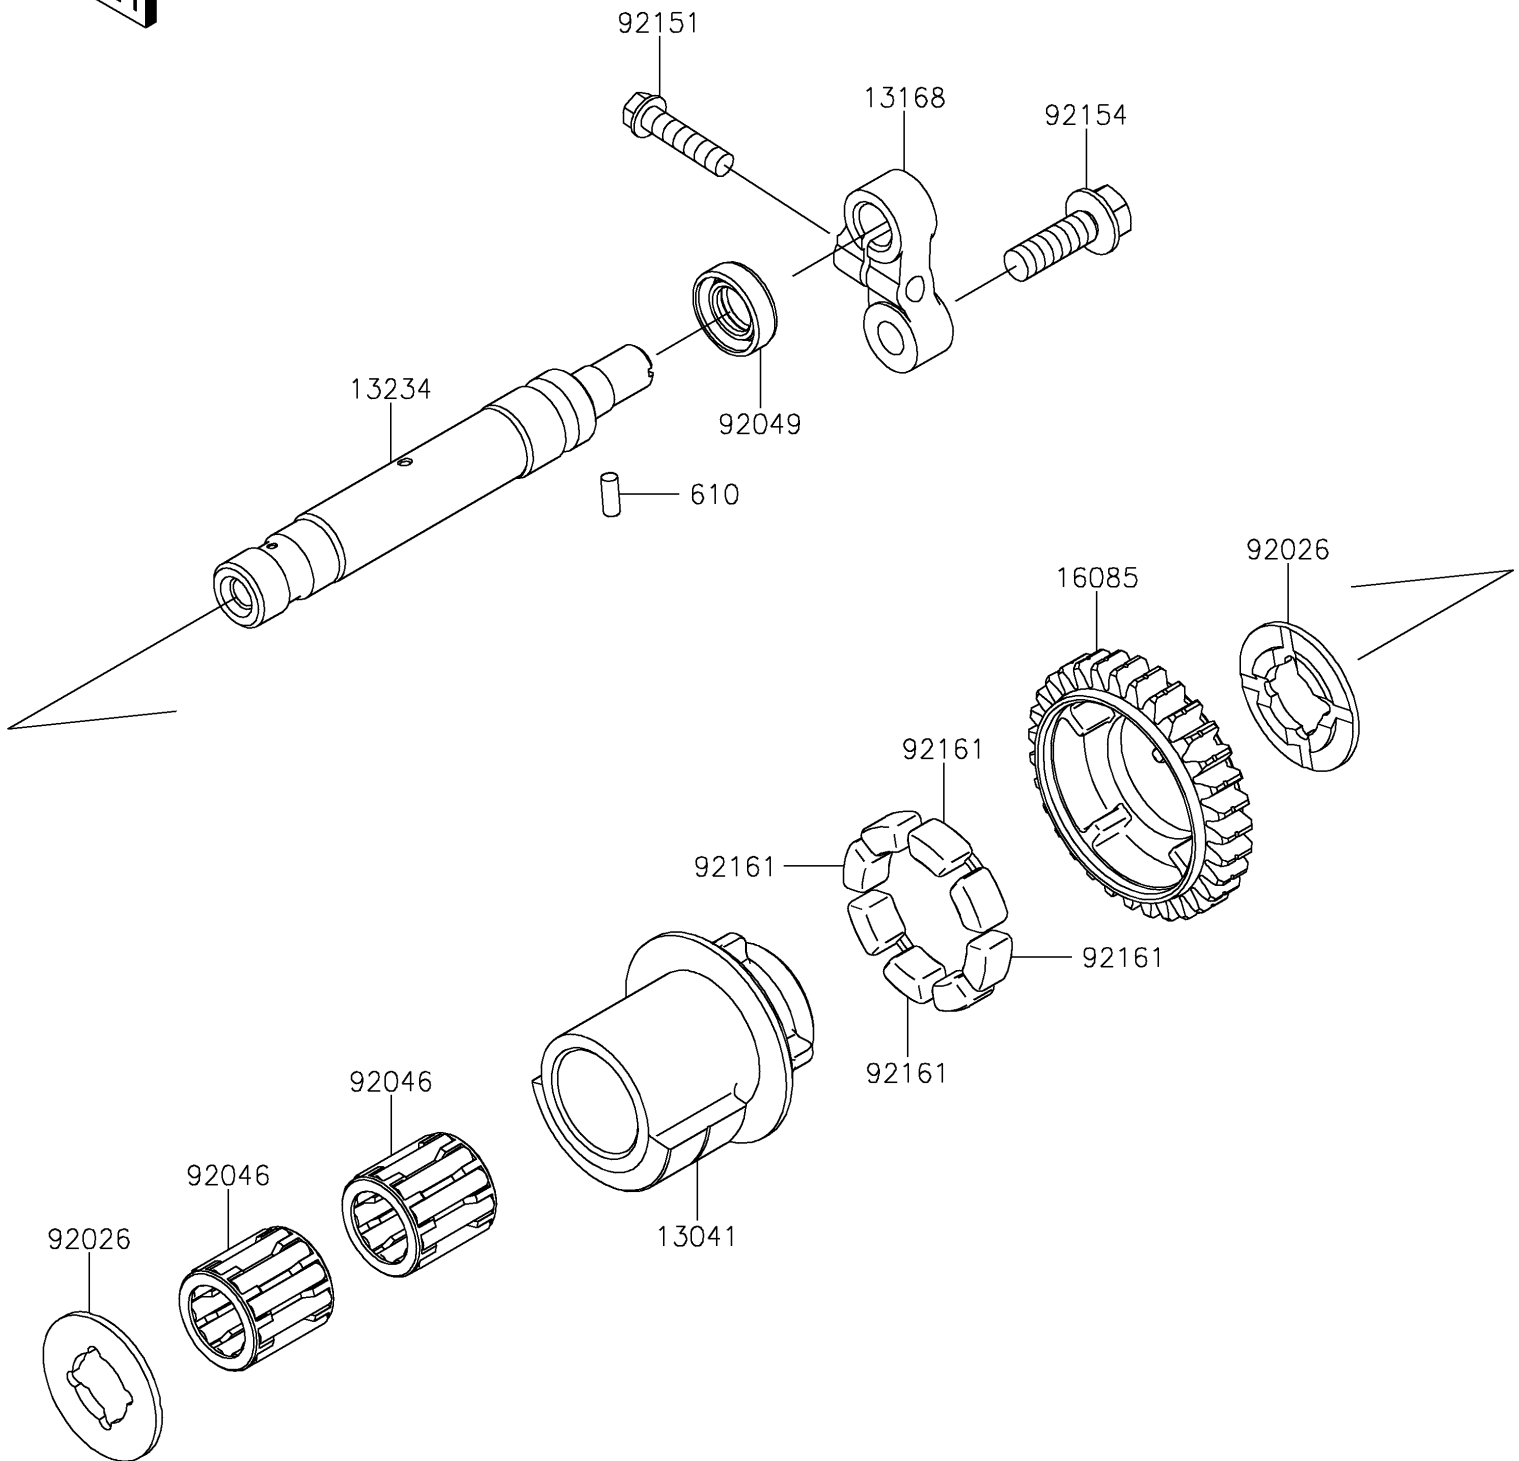

2020 Z900 ABS

PARTS DIAGRAM

Balancer

E1323

2020 Z900 ABS

PARTS LIST

Balancer

ITEM NAME	PART NUMBER	QUANTITY
BALANCER (Ref # 13041)	13041-0559	1
LEVER (Ref # 13168)	13168-0115	1
SHAFT-COMP (Ref # 13234)	13234-0038	1
GEAR,BALANCER,31T (Ref # 16085)	16085-0134	1
SPACER (Ref # 92026)	92026-0082	2
BEARING-NEEDLE (Ref # 92046)	92046-1266	2
SEAL-OIL,TC 12X22X7 (Ref # 92049)	92049-2204	1
BOLT,FLANGED-SMALL,6X25 (Ref # 92151)	92151-1930	1
BOLT,FLANGED,8X30 (Ref # 92154)	92154-1796	1
DAMPER (Ref # 92161)	92161-1055	4
ROLLER,4X10 (Ref # 610)	610A0410	1