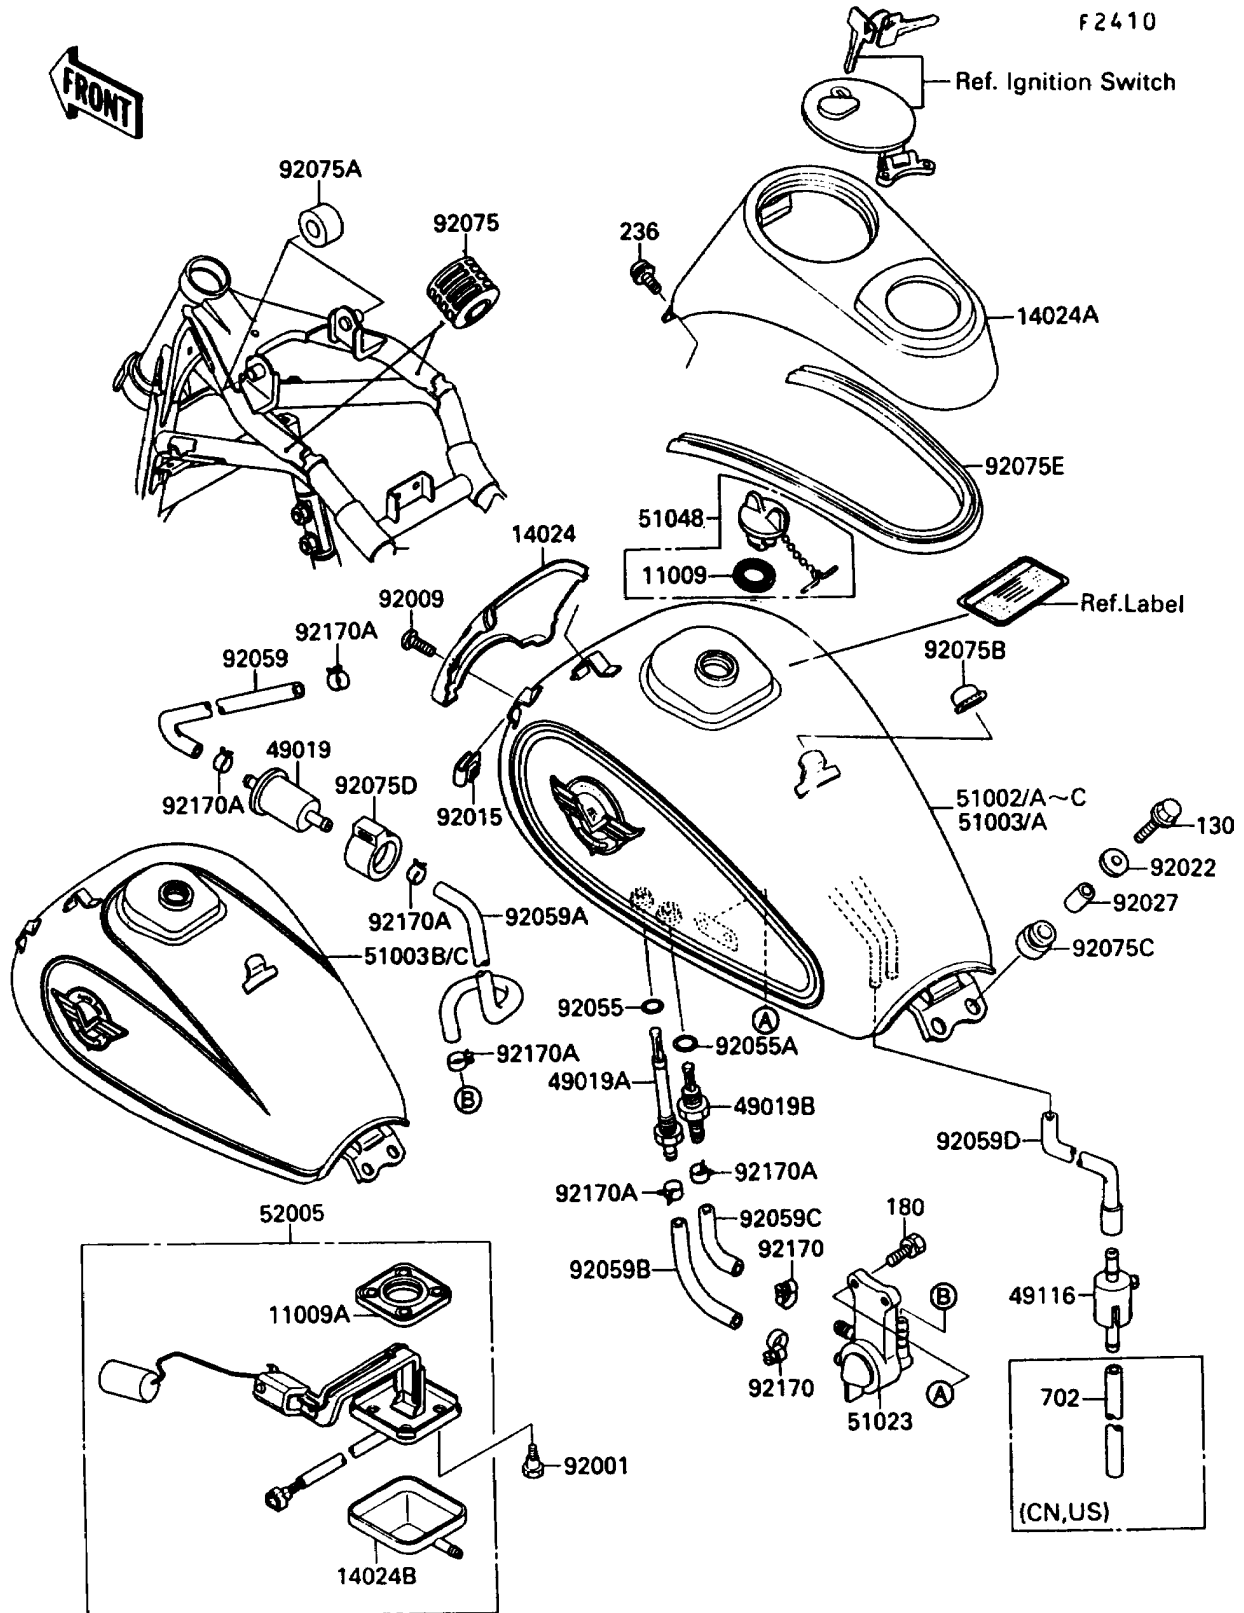

1988 Vulcan 88 PARTS DIAGRAM

Fuel Tank

1988 Vulcan 88 PARTS LIST

Fuel Tank

ITEM NAME	PART NUMBER	QUANTITY
GASKET,TANK CAP (Ref # 11009)	11009-1326	1
GASKET,FUEL GAUGE (Ref # 11009A)	11009-1656	1
COVER,FUEL TANK,FR (Ref # 14024)	14024-1453	1
COVER,FUEL TANK,UPP (Ref # 14024A)	14024-1614	1
COVER,FUEL GAUGE (Ref # 14024B)	14025-1536	1
FILTER-FUEL (Ref # 49019)	49019-1055	1
FILTER-FUEL,"ON" (Ref # 49019A)	49019-1056	1
FILTER-FUEL,"RES" (Ref # 49019B)	49019-1057	1
VALVE-ASSY,BREATHER (Ref # 49116)	49116-1063	1
TANK-COMP-FUEL,RED/RED (Ref # 51002)	51002-5317-CA	1
TANK-COMP-FUEL,RED/RED (Ref # 51002A)	51002-5318-CA	1
TANK-COMP-FUEL,EBONY/GRAY (Ref # 51002B)	51002-5427-T4	1
TANK-COMP-FUEL,EBONY/GRAY (Ref # 51002C)	51002-5428-T4	1
TAP-ASSY,FUEL (Ref # 51023)	51023-1136	1
CAP-ASSY-TANK,FUEL (Ref # 51048)	51048-1094	1
GAUGE,FUEL (Ref # 52005)	52005-1084	1
BOLT,FUEL GAUGE (Ref # 92001)	92001-1705	4
SCREW,5X10 (Ref # 92009)	92009-1335	2
NUT,CLAMP,5MM (Ref # 92015)	92015-1677	2
WASHER,6.5X20X1.6 (Ref # 92022)	92022-125	2
COLLAR,6.8X10X14.5 (Ref # 92027)	92027-156	2
RING-O,ID=9.5 (Ref # 92055)	92055-1386	1
RING-O,11.5X1.5 (Ref # 92055A)	92055-1387	1
TUBE (Ref # 92059)	92059-1785	1
TUBE (Ref # 92059A)	92059-1786	1
TUBE,"ON" (Ref # 92059B)	92059-1818	1
TUBE,"RES" (Ref # 92059C)	92059-1819	1
TUBE (Ref # 92059D)	92059-1854	1
DAMPER,FUEL TANK (Ref # 92075)	92075-084	2

1988 Vulcan 88 PARTS LIST

Fuel Tank

ITEM NAME	PART NUMBER	QUANTITY
DAMPER,FUEL TANK,FR (Ref # 92075A)	92075-1115	2
DAMPER (Ref # 92075B)	92075-1445	1
DAMPER (Ref # 92075C)	92075-167	2
DAMPER,FUEL FILTER (Ref # 92075D)	92075-1853	1
DAMPER,FUEL TANK COVER (Ref # 92075E)	92075-1933	1
CLAMP,TUBE (Ref # 92170)	92170-1038	2
CLAMP (Ref # 92170A)	92170-2043	6
BOLT-FLANGED,6X25 (Ref # 130)	130B0625	2
BOLT-UPSET-WS (Ref # 180)	180B0608	2
SCREW-PAN-WSP-CROS,5X10 (Ref # 236)	236B0510	2
TUBE-RUBBER,5X8X550 (Ref # 702)	702A05550	1