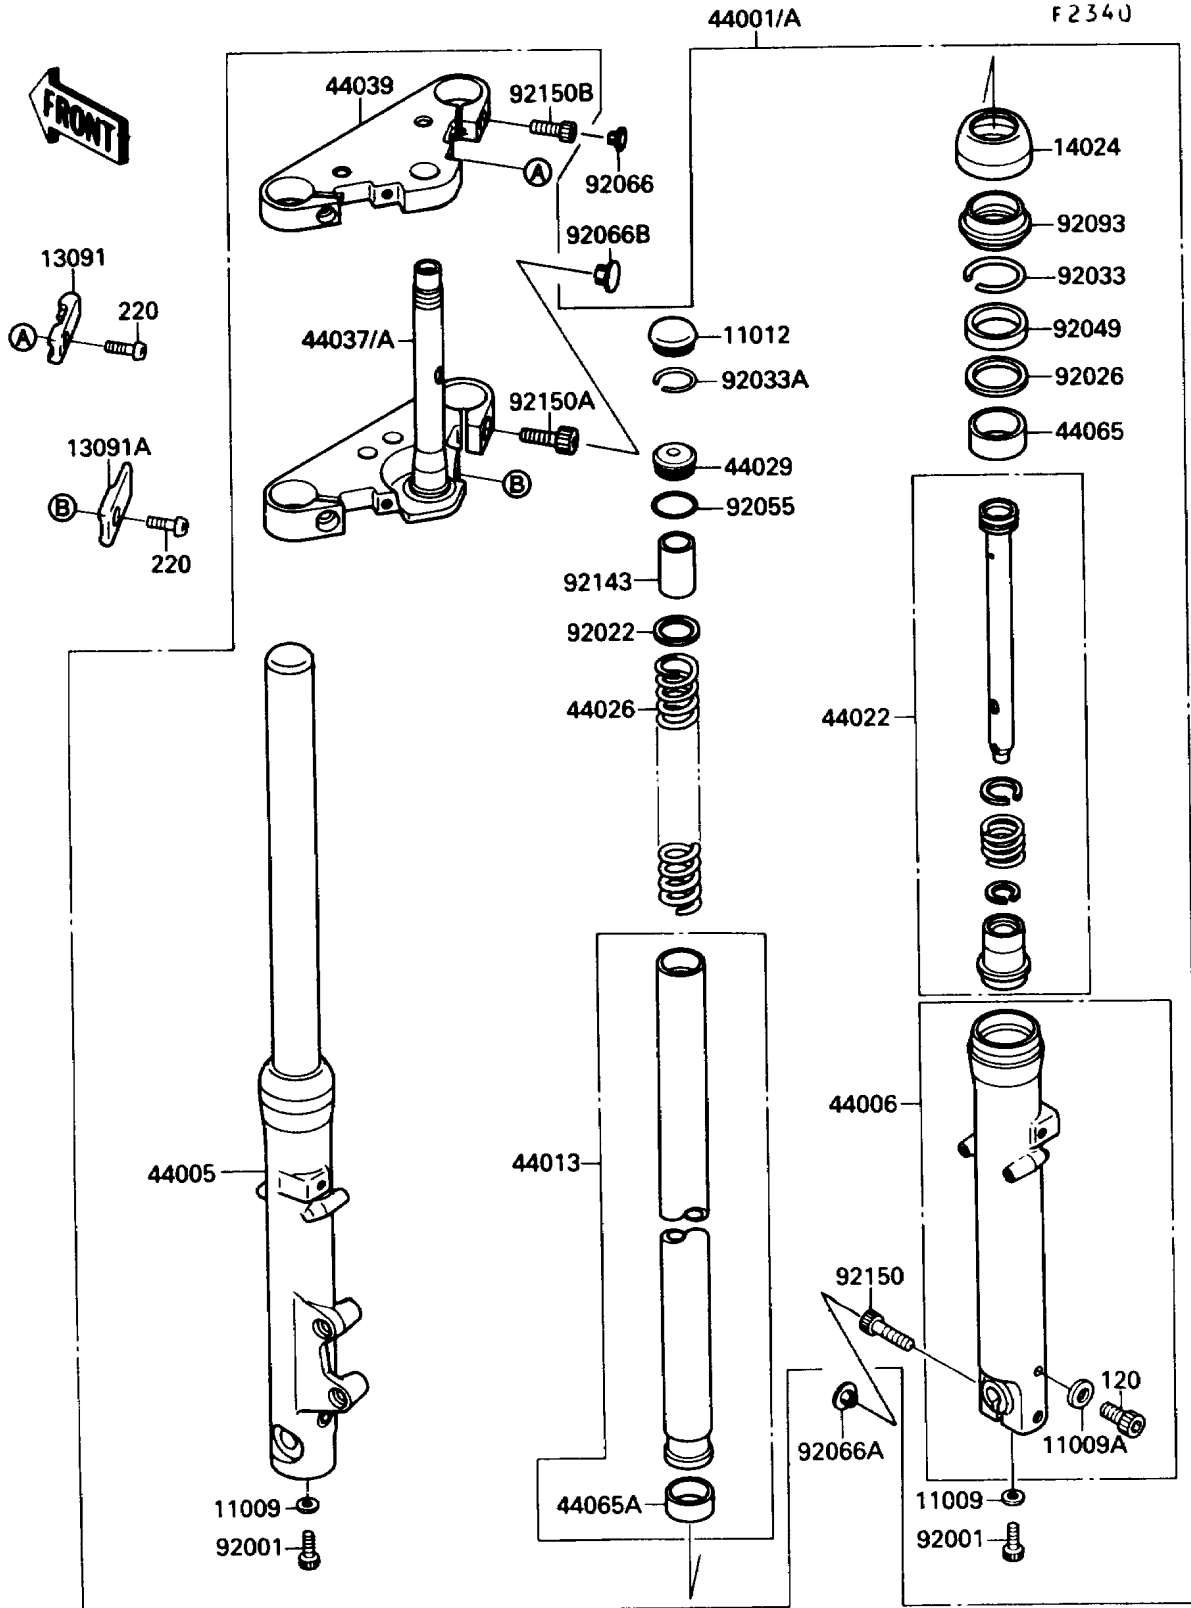

1989 Vulcan 88 PARTS DIAGRAM

Front Fork

1989 Vulcan 88 PARTS LIST

Front Fork

ITEM NAME	PART NUMBER	QUANTITY
GASKET,FORK CYLINDER BOLT (Ref # 11009)	44045-051	1
GASKET,DRAIN PLUG (Ref # 11009A)	44045-052	1
CAP,FORK TOP (Ref # 11012)	11012-1618	1
HOLDER,UPP (Ref # 13091)	13091-1482	1
HOLDER,LWR (Ref # 13091A)	13091-1483	1
COVER,FORK OUTER TUBE (Ref # 14024)	14024-1600	1
FORK-FRONT (Ref # 44001A)	44001-1695	1
PIPE-LEFT FORK OUTER (Ref # 44005)	44005-1264	1
PIPE-RIGHT FORK OUTER (Ref # 44006)	44006-1261	1
PIPE-FORK INNER (Ref # 44013)	44013-1268	1
CYLINDER-FORK (Ref # 44022)	44022-1215	1
SPRING-FRONT FORK (Ref # 44026)	44026-1372	1
SEAT-FORK SPRING (Ref # 44029)	44029-1125	1
HOLDER-FORK UNDER (Ref # 44037A)	44037-1235	1
HOLDER-FORK UPPER (Ref # 44039)	44039-1151	1
BUSHING-FRONT FORK (Ref # 44065)	44065-1079	1
BUSHING-FRONT FORK,INNER PIPE (Ref # 44065A)	44065-1080	1
BOLT,FORK CYLINDER (Ref # 92001)	92001-1464	1
WASHER (Ref # 92022)	92022-1909	1
SPACER,FORK OUTER (Ref # 92026)	92026-1276	1
RING-SNAP,FORK OUTER (Ref # 92033)	92033-1222	1
RING-SNAP,SPRING SEAT (Ref # 92033A)	92033-1223	1
SEAL-OIL,FORK OUTER (Ref # 92049)	92049-1272	1
RING-O,SPRING SEAT (Ref # 92055)	92055-1363	1
PLUG (Ref # 92066)	92066-1277	1
PLUG (Ref # 92066A)	92066-1285	1
PLUG (Ref # 92066B)	92066-1302	1
SEAL,FORK OUTER TUBE (Ref # 92093)	92093-1231	1
COLLAR,FORK SPRING (Ref # 92143)	92143-1053	1

1989 Vulcan 88 PARTS LIST

Front Fork

ITEM NAME	PART NUMBER	QUANTITY
BOLT,SOCKET,10X40 (Ref # 92150)	92150-1029	1
BOLT,SOCKET,12MM (Ref # 92150A)	92150-1030	1
BOLT,SOCKET,8MM (Ref # 92150B)	92150-1031	1
BOLT-SOCKET (Ref # 120)	120P0608	1
SCREW-PAN-CROS,6X20 (Ref # 220)	220E0620	1