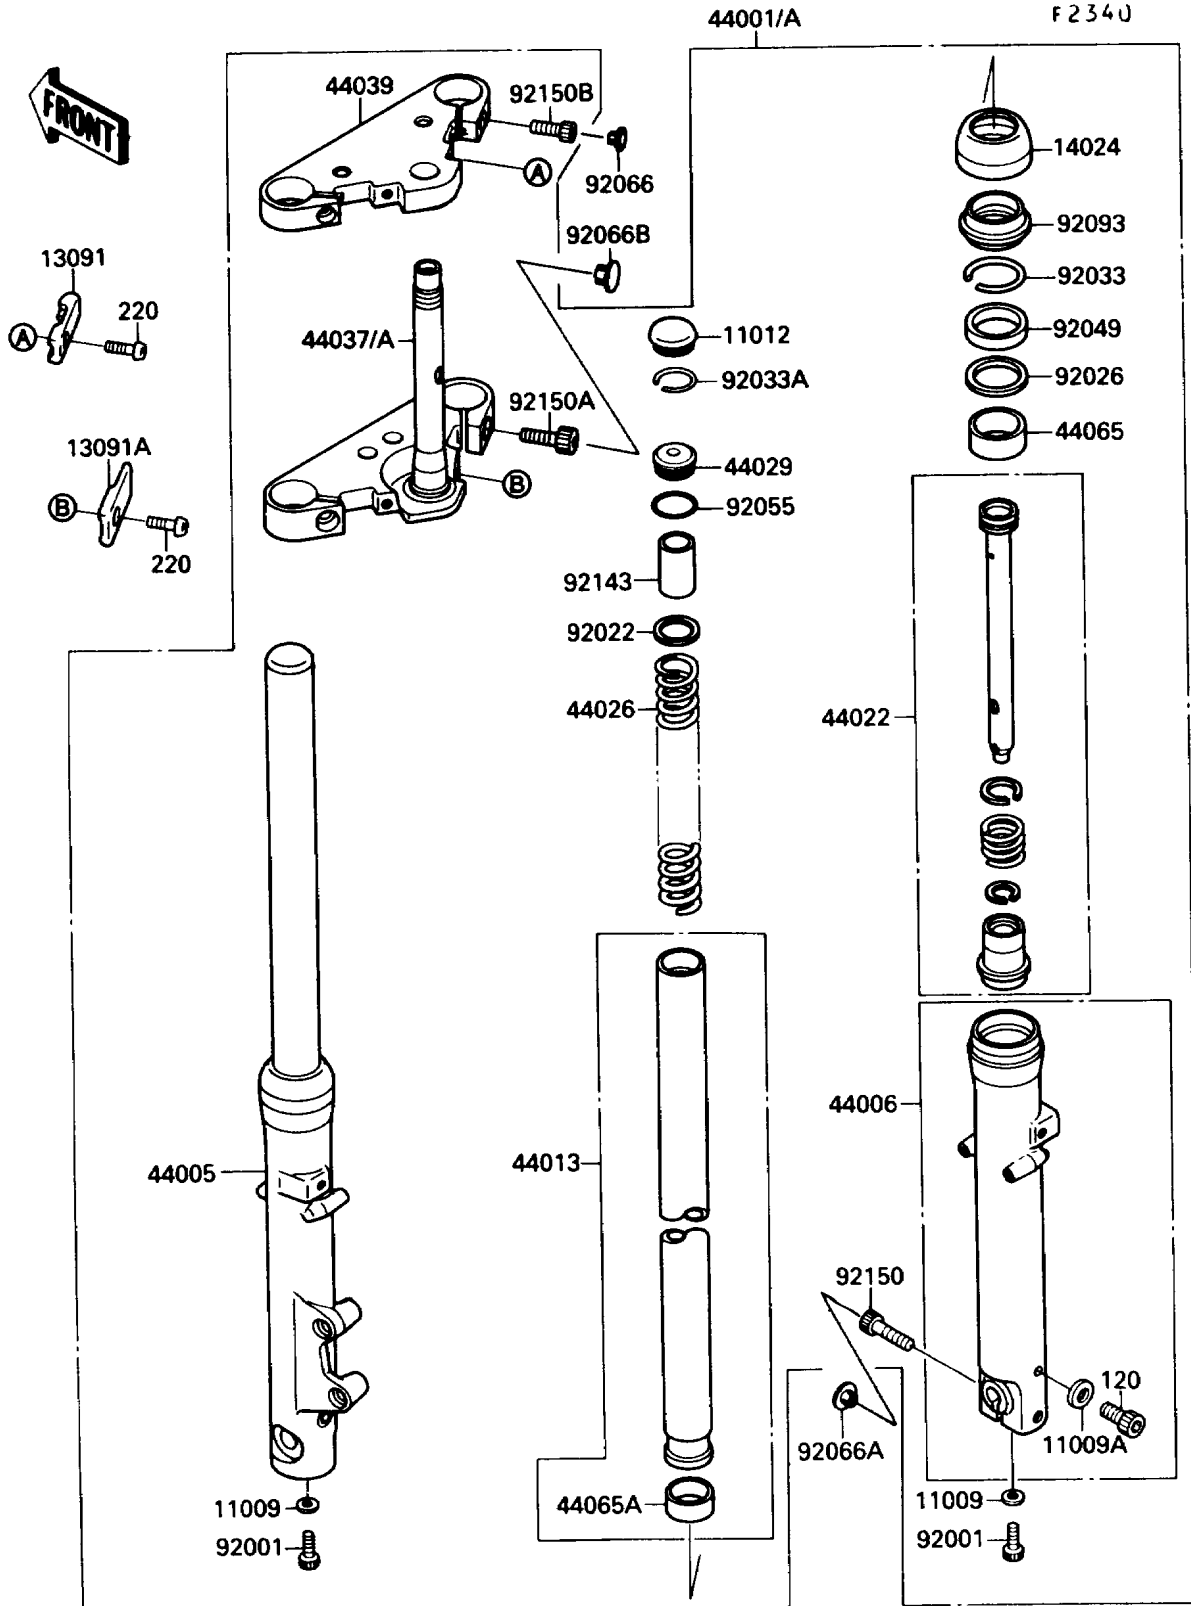

1987 Vulcan 88 PARTS DIAGRAM

Front Fork

1987 Vulcan 88 PARTS LIST

Front Fork

ITEM NAME	PART NUMBER	QUANTITY
GASKET,FORK CYLINDER BOLT (Ref # 11009)	44045-051	1
GASKET,DRAIN PLUG (Ref # 11009A)	44045-052	1
CAP,FORK TOP (Ref # 11012)	11012-1618	1
HOLDER,UPP (Ref # 13091)	13091-1482	1
HOLDER,LWR (Ref # 13091A)	13091-1483	1
COVER,FORK OUTER TUBE (Ref # 14024)	14024-1600	1
FORK-FRONT (Ref # 44001)	44001-1654	1
PIPE-LEFT FORK OUTER (Ref # 44005)	44005-1264	1
PIPE-RIGHT FORK OUTER (Ref # 44006)	44006-1261	1
PIPE-FORK INNER (Ref # 44013)	44013-1268	1
CYLINDER-FORK (Ref # 44022)	44022-1215	1
SPRING-FRONT FORK (Ref # 44026)	44026-1372	1
SEAT-FORK SPRING (Ref # 44029)	44029-1125	1
HOLDER-FORK UNDER (Ref # 44037)	44037-1215	1
HOLDER-FORK UPPER (Ref # 44039)	44039-1151	1
BUSHING-FRONT FORK (Ref # 44065)	44065-1079	1
BUSHING-FRONT FORK,INNER PIPE (Ref # 44065A)	44065-1080	1
BOLT,FORK CYLINDER (Ref # 92001)	92001-1464	1
WASHER (Ref # 92022)	92022-1909	1
SPACER,FORK OUTER (Ref # 92026)	92026-1276	1
RING-SNAP,FORK OUTER (Ref # 92033)	92033-1222	1
RING-SNAP,SPRING SEAT (Ref # 92033A)	92033-1223	1
SEAL-OIL,FORK OUTER (Ref # 92049)	92049-1272	1
RING-O,SPRING SEAT (Ref # 92055)	92055-1363	1
SEAL,FORK OUTER TUBE (Ref # 92093)	92093-1231	1
COLLAR,FORK SPRING (Ref # 92143)	92143-1053	1
BOLT,SOCKET,10X40 (Ref # 92150)	92150-1029	1
BOLT,SOCKET,12MM (Ref # 92150A)	92150-1030	1
BOLT,SOCKET,8MM (Ref # 92150B)	92150-1031	1

1987 Vulcan 88 PARTS LIST

Front Fork

ITEM NAME	PART NUMBER	QUANTITY
BOLT-SOCKET (Ref # 120)	120P0608	1
SCREW-PAN-CROS,6X20 (Ref # 220)	220E0620	1