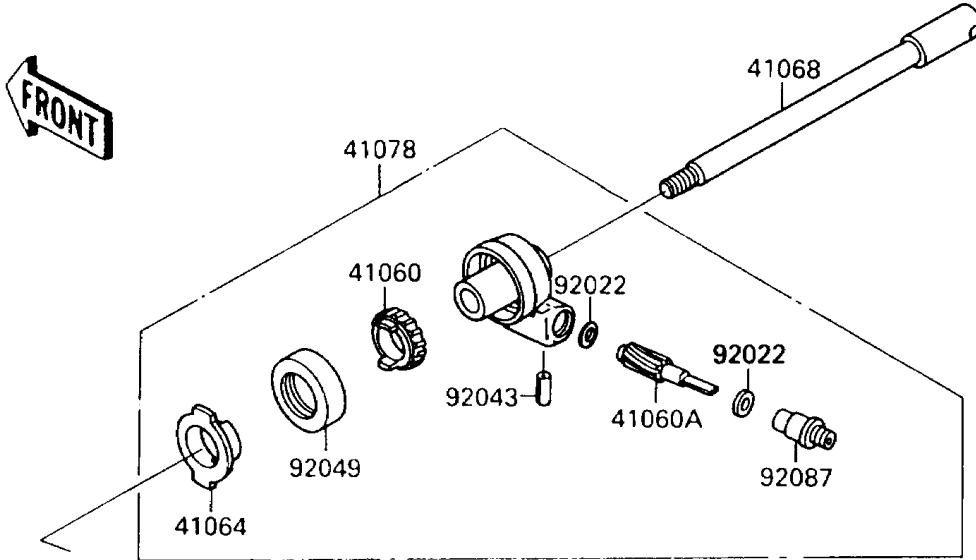

1989 Vulcan 88 PARTS DIAGRAM

Front Hub(JA001441&NAMI)

F223UA

1989 Vulcan 88 PARTS LIST

Front Hub(JA001441&NAMI)

ITEM NAME	PART NUMBER	QUANTITY
GEAR-METER SCREW,26T (Ref # 41060)	41059-026	1
GEAR-METER SCREW,9T (Ref # 41060A)	41060-1006	1
RECEIVER-SPEEDOMETER (Ref # 41064)	41064-1053	1
AXLE,FR (Ref # 41068)	41068-1189	1
WHEEL-ASSY,FR,BLACK (Ref # 41073)	41073-1407-CB	1
WHEEL-ASSY,FR,BLACK (Ref # 41073A)	41073-1427-CB	1
CASE-ASSY-METER GEAR (Ref # 41078)	41078-1065	1
NUT,14MM (Ref # 92015)	92015-1407	1
WASHER,5.1X9X0.4 (Ref # 92022)	41063-001	1
SPACER,32X41.5X2.6 (Ref # 92026)	92026-1354	1
COLLAR,L=70 (Ref # 92027)	92027-1866	1
RING-SNAP,42MM (Ref # 92033)	92033-1041	1
PIN,SPRING (Ref # 92043)	41082-001	1
SEAL-OIL,BJN30427-C3 (Ref # 92049)	92049-1057	1
SEAL-OIL,BJN22425 (Ref # 92049A)	92049-1058	1
BUSHING-METER GEAR (Ref # 92087)	92087-1056	1
COLLAR,FRONT AXLE,L=30 (Ref # 92143)	92143-1082	1
BEARING-BALL,#6302UG (Ref # 601)	601B6302UG	1