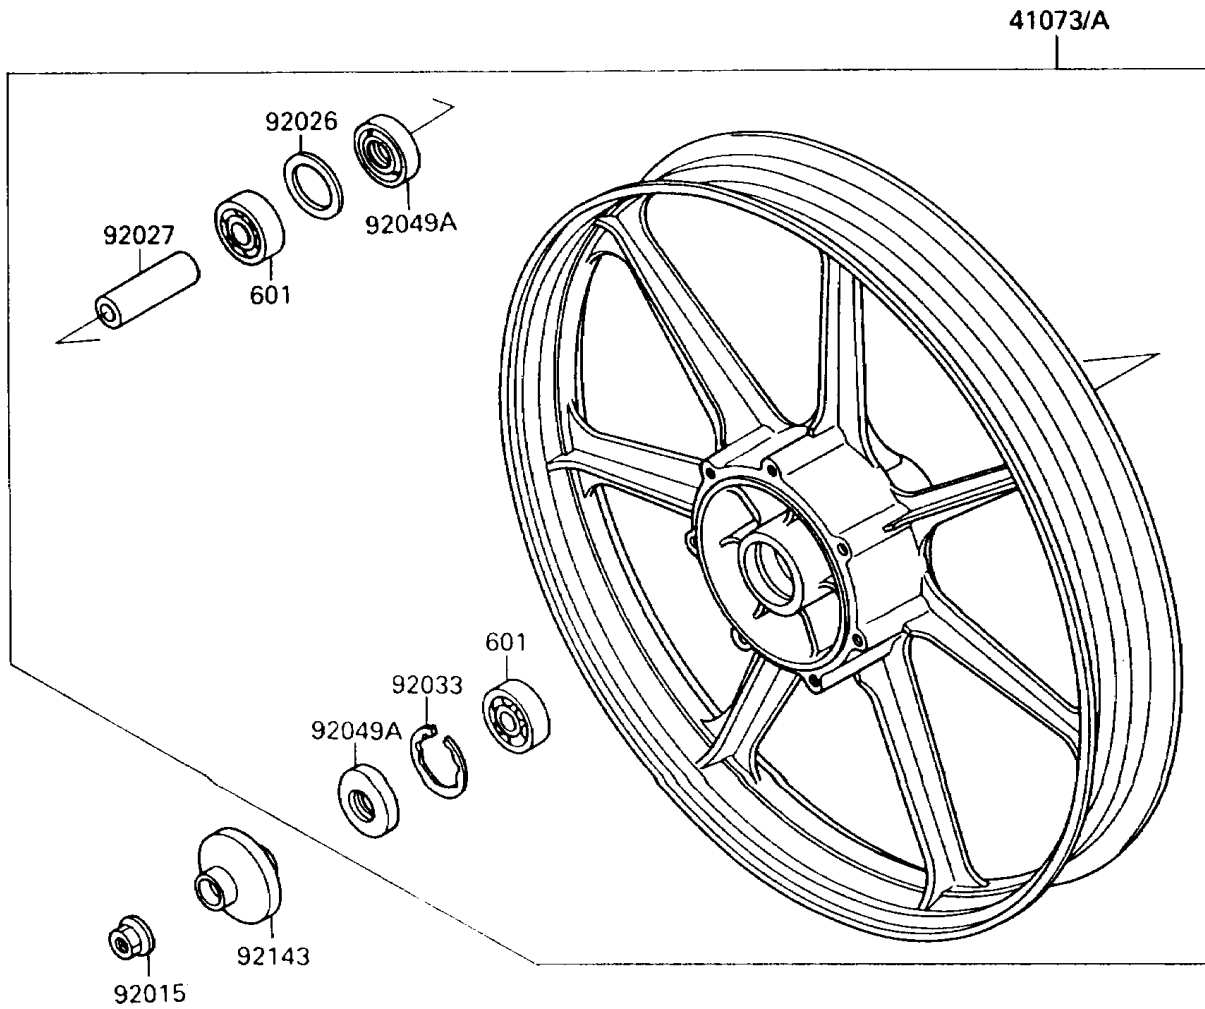

1989 Vulcan 88 PARTS DIAGRAM

Front Hub(JA001441&NAMI)

F223UA

1989 Vulcan 88 PARTS LIST

Front Hub(JA001441&NAMI)

ITEM NAME	PART NUMBER	QUANTITY
GEAR-METER SCREW,26T (Ref # 41060)	41059-026	1
GEAR-METER SCREW,9T (Ref # 41060A)	41060-1006	1
RECEIVER-SPEEDOMETER (Ref # 41064)	41064-1053	1
AXLE,FR (Ref # 41068)	41068-1189	1
WHEEL-ASSY,FR,BLACK (Ref # 41073)	41073-1407-CB	1
WHEEL-ASSY,FR,BLACK (Ref # 41073A)	41073-1427-CB	1
CASE-ASSY-METER GEAR (Ref # 41078)	41078-1065	1
NUT,14MM (Ref # 92015)	92015-1407	1
WASHER,5.1X9X0.4 (Ref # 92022)	41063-001	1
SPACER,32X41.5X2.6 (Ref # 92026)	92026-1354	1
COLLAR,L=70 (Ref # 92027)	92027-1866	1
RING-SNAP,42MM (Ref # 92033)	92033-1041	1
PIN,SPRING (Ref # 92043)	41082-001	1
SEAL-OIL,BJN30427-C3 (Ref # 92049)	92049-1057	1
SEAL-OIL,BJN22425 (Ref # 92049A)	92049-1058	1
BUSHING-METER GEAR (Ref # 92087)	92087-1056	1
COLLAR,FRONT AXLE,L=30 (Ref # 92143)	92143-1082	1
BEARING-BALL,#6302UG (Ref # 601)	601B6302UG	1