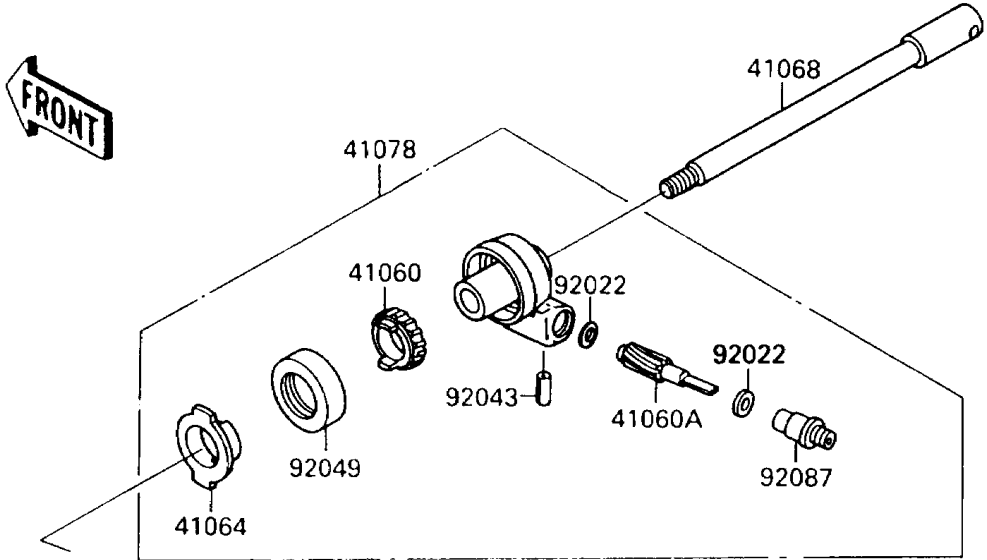

1988 Vulcan 88 PARTS DIAGRAM

Front Hub(JA001441&NAMI)

F223UA

1988 Vulcan 88 PARTS LIST

Front Hub(JA001441&NAMI)

ITEM NAME	PART NUMBER	QUANTITY
GEAR-METER SCREW,26T (Ref # 41060)	41059-026	1
GEAR-METER SCREW,9T (Ref # 41060A)	41060-1006	1
RECEIVER-SPEEDOMETER (Ref # 41064)	41064-1053	1
AXLE,FR (Ref # 41068)	41068-1189	1
WHEEL-ASSY,FR,BLACK (Ref # 41073)	41073-1407-CB	1
CASE-ASSY-METER GEAR (Ref # 41078)	41078-1065	1
NUT,14MM (Ref # 92015)	92015-1407	1
WASHER,5.1X9X0.4 (Ref # 92022)	41063-001	2
SPACER,32X41.5X2.6 (Ref # 92026)	92026-1354	1
COLLAR,L=70 (Ref # 92027)	92027-1866	1
RING-SNAP,42MM (Ref # 92033)	92033-1041	1
PIN,SPRING (Ref # 92043)	41082-001	1
SEAL-OIL,BJN30427-C3 (Ref # 92049)	92049-1057	1
SEAL-OIL,BJN22425 (Ref # 92049A)	92049-1058	2
BUSHING-METER GEAR (Ref # 92087)	92087-1056	1
COLLAR,FRONT AXLE,L=30 (Ref # 92143)	92143-1082	1
BEARING-BALL,#6302UG (Ref # 601)	601B6302UG	2