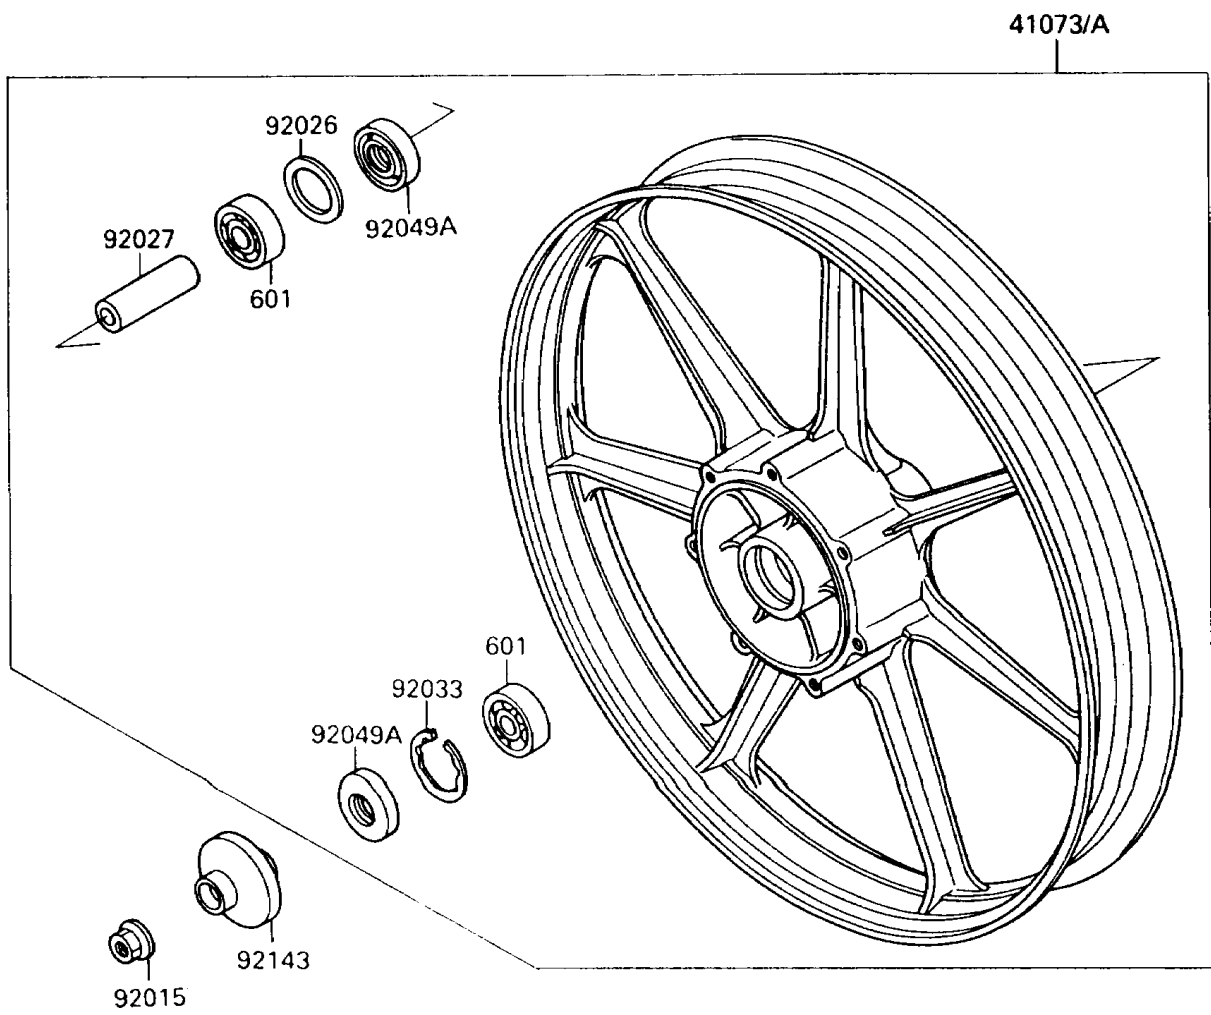

1988 Vulcan 88 PARTS DIAGRAM

Front Hub(JA001441&NAMI)

F223UA

1988 Vulcan 88 PARTS LIST

Front Hub(JA001441&NAMI)

ITEM NAME	PART NUMBER	QUANTITY
GEAR-METER SCREW,26T (Ref # 41060)	41059-026	1
GEAR-METER SCREW,9T (Ref # 41060A)	41060-1006	1
RECEIVER-SPEEDOMETER (Ref # 41064)	41064-1053	1
AXLE,FR (Ref # 41068)	41068-1189	1
WHEEL-ASSY,FR,BLACK (Ref # 41073)	41073-1407-CB	1
CASE-ASSY-METER GEAR (Ref # 41078)	41078-1065	1
NUT,14MM (Ref # 92015)	92015-1407	1
WASHER,5.1X9X0.4 (Ref # 92022)	41063-001	2
SPACER,32X41.5X2.6 (Ref # 92026)	92026-1354	1
COLLAR,L=70 (Ref # 92027)	92027-1866	1
RING-SNAP,42MM (Ref # 92033)	92033-1041	1
PIN,SPRING (Ref # 92043)	41082-001	1
SEAL-OIL,BJN30427-C3 (Ref # 92049)	92049-1057	1
SEAL-OIL,BJN22425 (Ref # 92049A)	92049-1058	2
BUSHING-METER GEAR (Ref # 92087)	92087-1056	1
COLLAR,FRONT AXLE,L=30 (Ref # 92143)	92143-1082	1
BEARING-BALL,#6302UG (Ref # 601)	601B6302UG	2