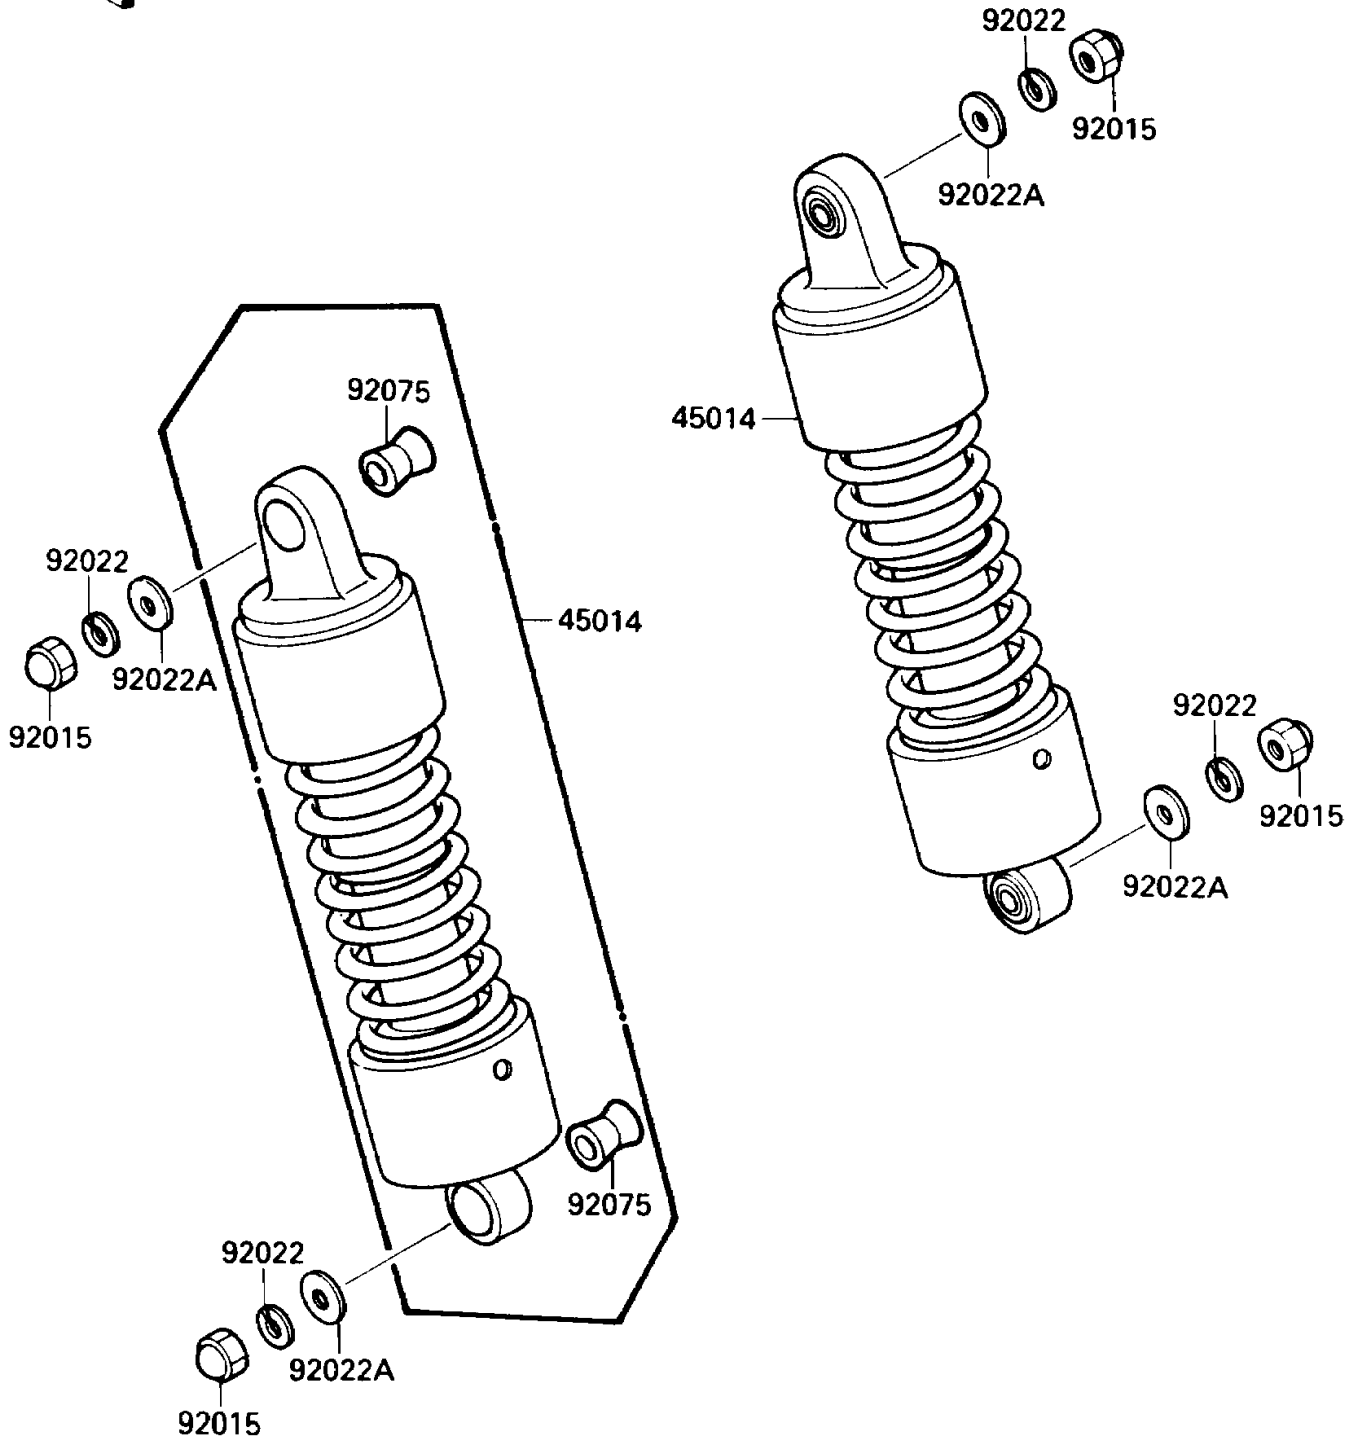

## 1989 Vulcan 88 PARTS DIAGRAM

Suspension/Shock Absorber

F2151-0015

## 1989 Vulcan 88 PARTS LIST

Suspension/Shock Absorber

ITEM NAME	PART NUMBER	QUANTITY
SHOCKABSORBER (Ref # 45014)	45014-1371	1
NUT,CAP,10MM (Ref # 92015)	92020-003	1
WASHER,SPRING,10MM (Ref # 92022)	92022-1540	1
WASHER,10.5X26X2.3 (Ref # 92022A)	92022-246	1
DAMPER,SHOCKABSORBER (Ref # 92075)	92075-1387	1