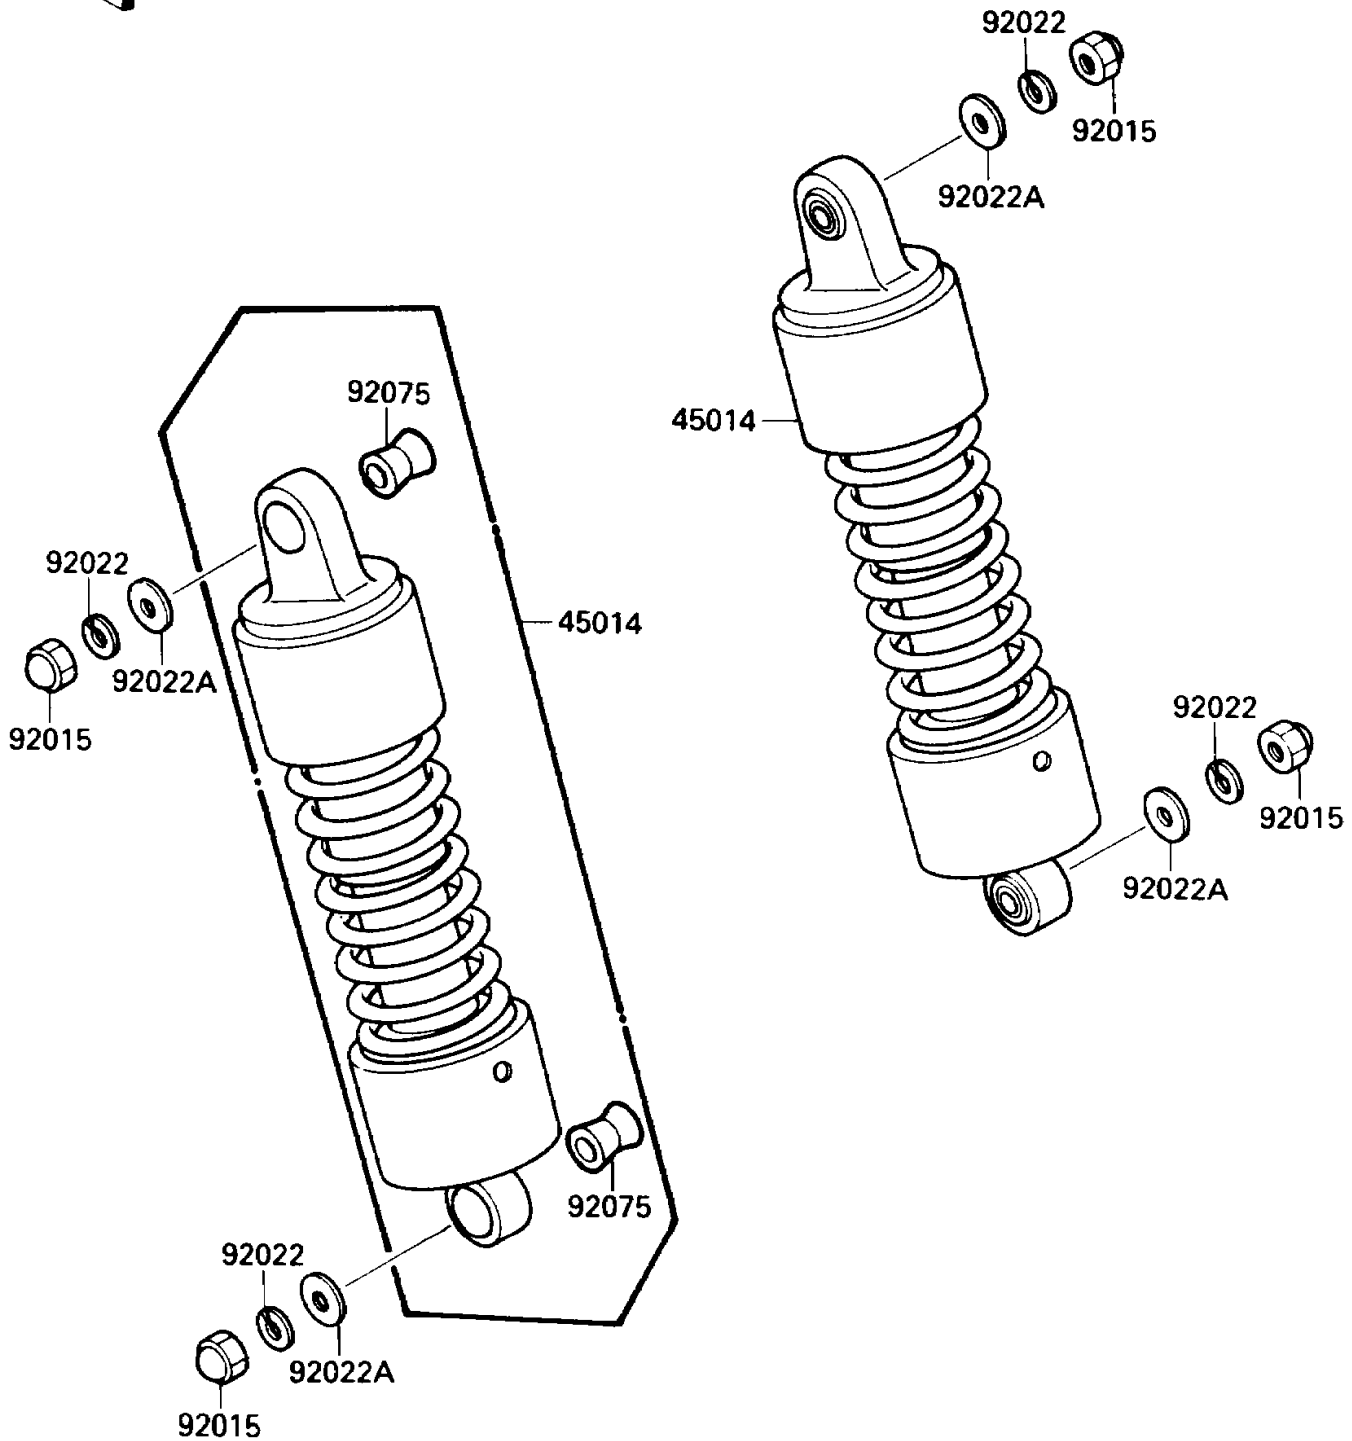

## 1987 Vulcan 88 PARTS DIAGRAM

Suspension/Shock Absorber

F2151-0015

## 1987 Vulcan 88 PARTS LIST

Suspension/Shock Absorber

ITEM NAME	PART NUMBER	QUANTITY
SHOCKABSORBER (Ref # 45014)	45014-1371	1
NUT,CAP,10MM (Ref # 92015)	92020-003	1
WASHER,SPRING,10MM (Ref # 92022)	92022-1540	1
WASHER,10.5X26X2.3 (Ref # 92022A)	92022-246	1
DAMPER,SHOCKABSORBER (Ref # 92075)	92075-1387	1