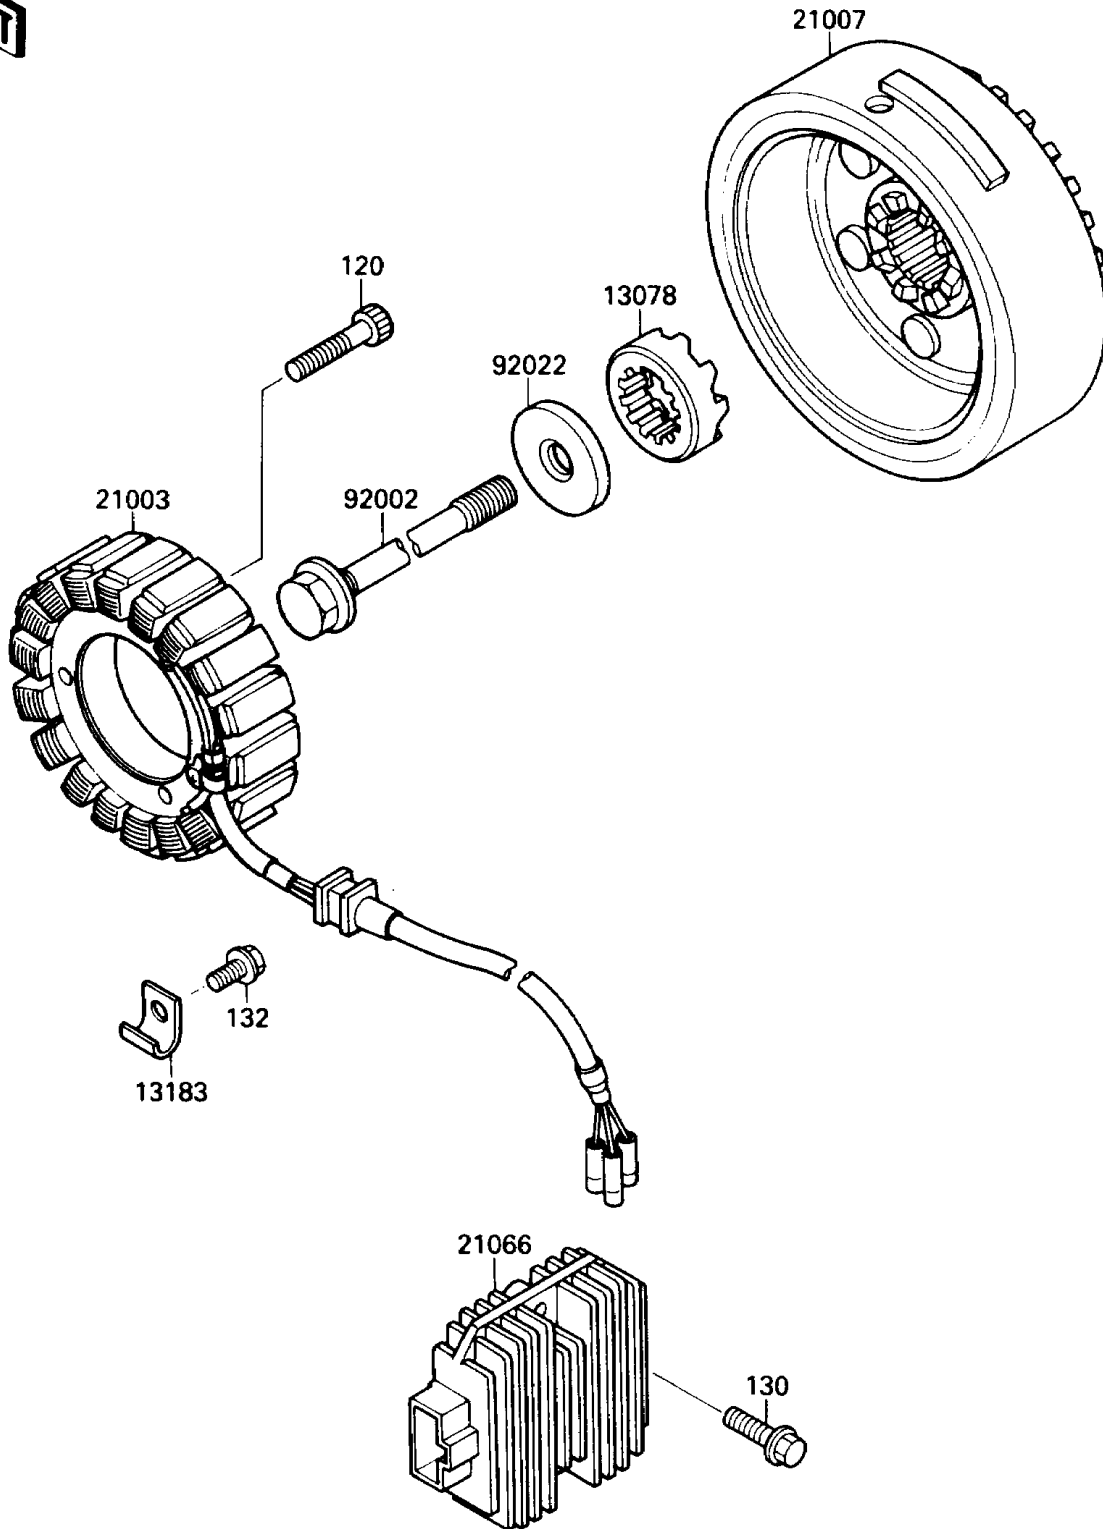

1989 Vulcan 88 PARTS DIAGRAM

Generator

E1810-0169

1989 Vulcan 88 PARTS LIST

Generator

ITEM NAME	PART NUMBER	QUANTITY
RATCHET (Ref # 13078)	13078-1056	1
PLATE (Ref # 13183)	13183-1072	1
STATOR (Ref # 21003)	21003-1164	1
ROTOR (Ref # 21007)	21007-1154	1
REGULATOR-VOLTAGE (Ref # 21066)	21066-1055	1
BOLT,GENERATOR,12X112 (Ref # 92002)	92002-1901	1
WASHER,GENERATOR (Ref # 92022)	92022-1904	1
BOLT-SOCKET,6X35 (Ref # 120)	120P0635	1
BOLT-FLANGED,6X20 (Ref # 130)	130B0620	1
BOLT-FLANGED-SMALL (Ref # 132)	132E0610	1