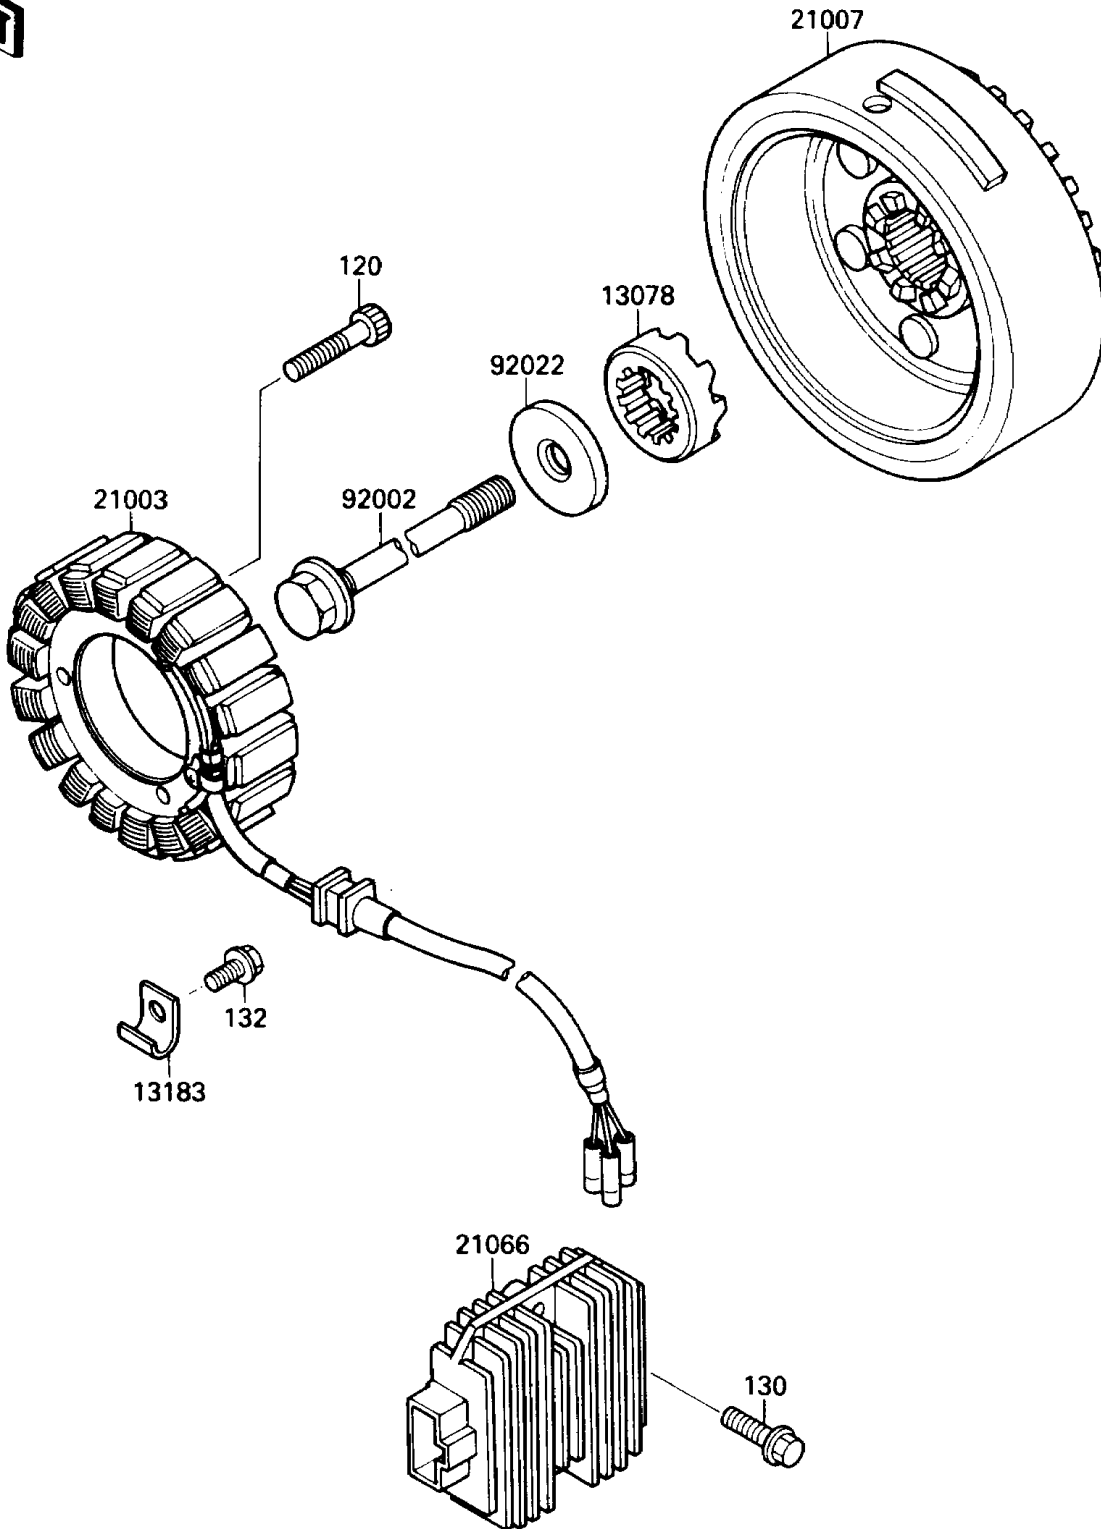

1987 Vulcan 88 PARTS DIAGRAM

Generator

E1810-0169

1987 Vulcan 88 PARTS LIST

Generator

ITEM NAME	PART NUMBER	QUANTITY
RATCHET (Ref # 13078)	13078-1056	1
PLATE (Ref # 13183)	13183-1072	1
STATOR (Ref # 21003)	21003-1164	1
ROTOR (Ref # 21007)	21007-1154	1
REGULATOR-VOLTAGE (Ref # 21066)	21066-1055	1
BOLT,GENERATOR,12X112 (Ref # 92002)	92002-1901	1
WASHER,GENERATOR (Ref # 92022)	92022-1904	1
BOLT-SOCKET,6X35 (Ref # 120)	120P0635	3
BOLT-FLANGED,6X20 (Ref # 130)	130B0620	2
BOLT-FLANGED-SMALL (Ref # 132)	132E0610	1