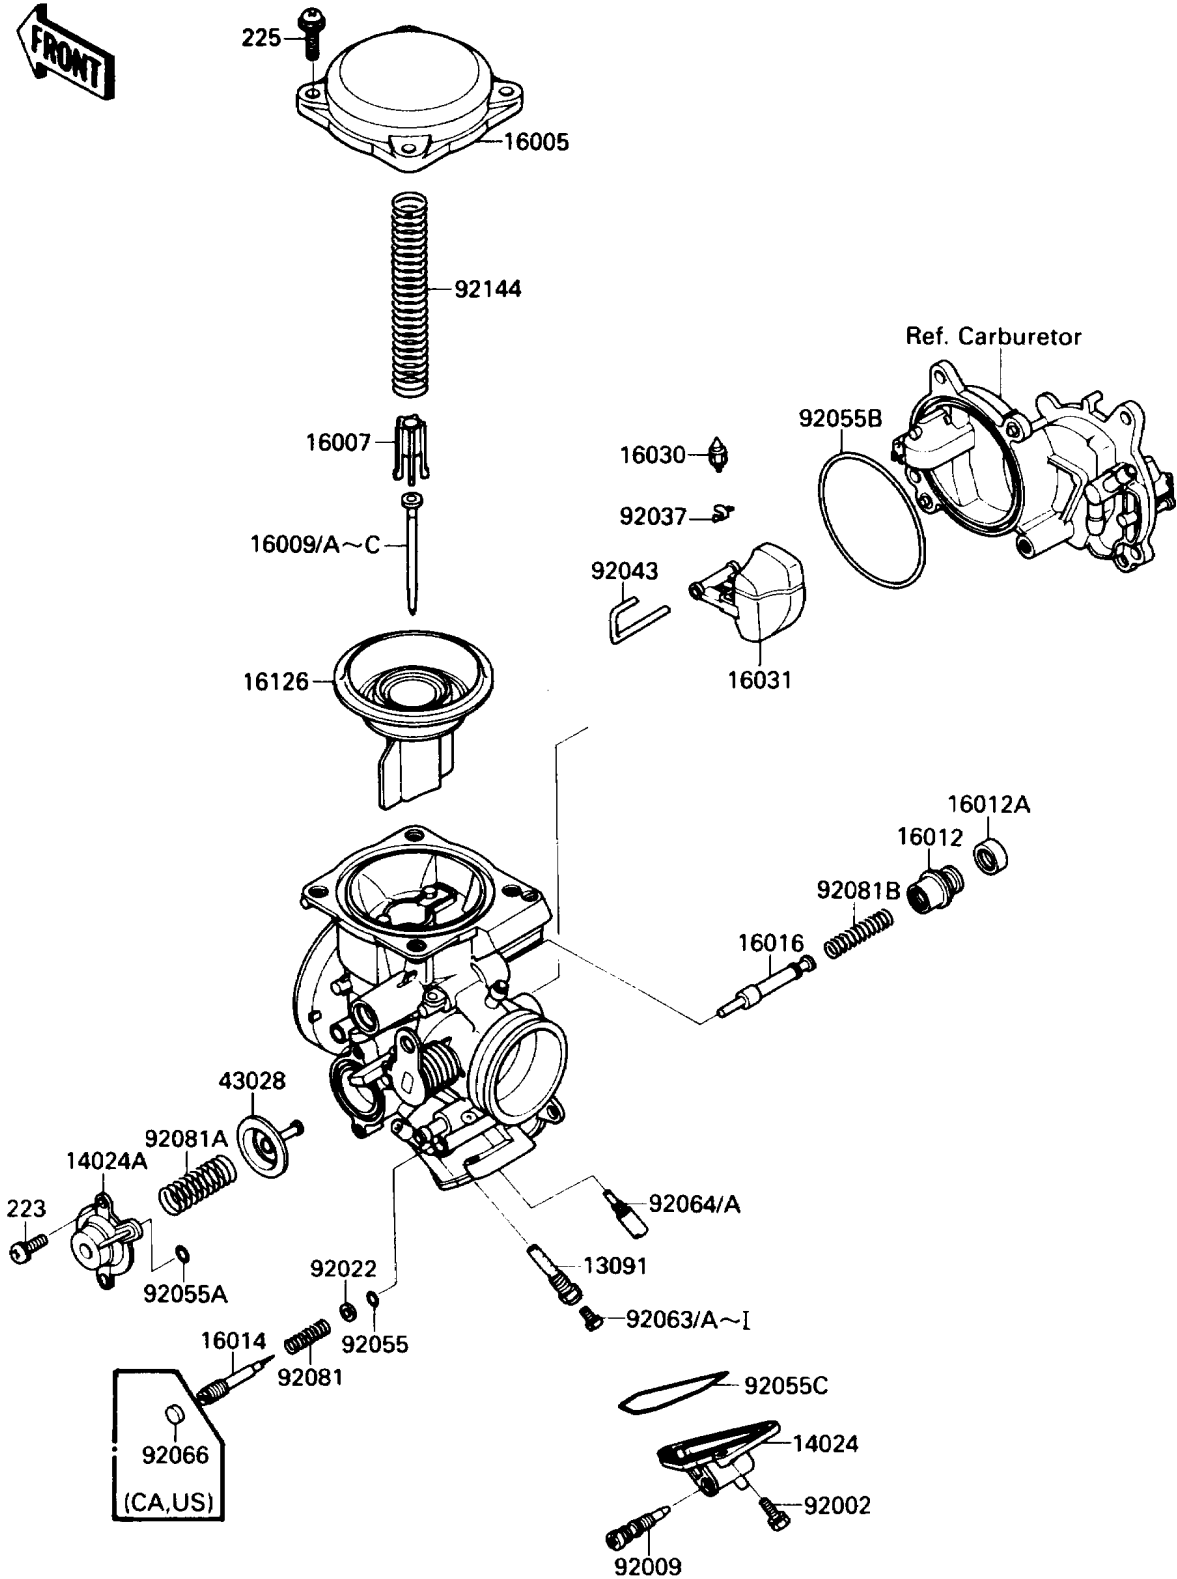

1991 Vulcan 88 PARTS DIAGRAM

Carburetor Parts

E1612-0118