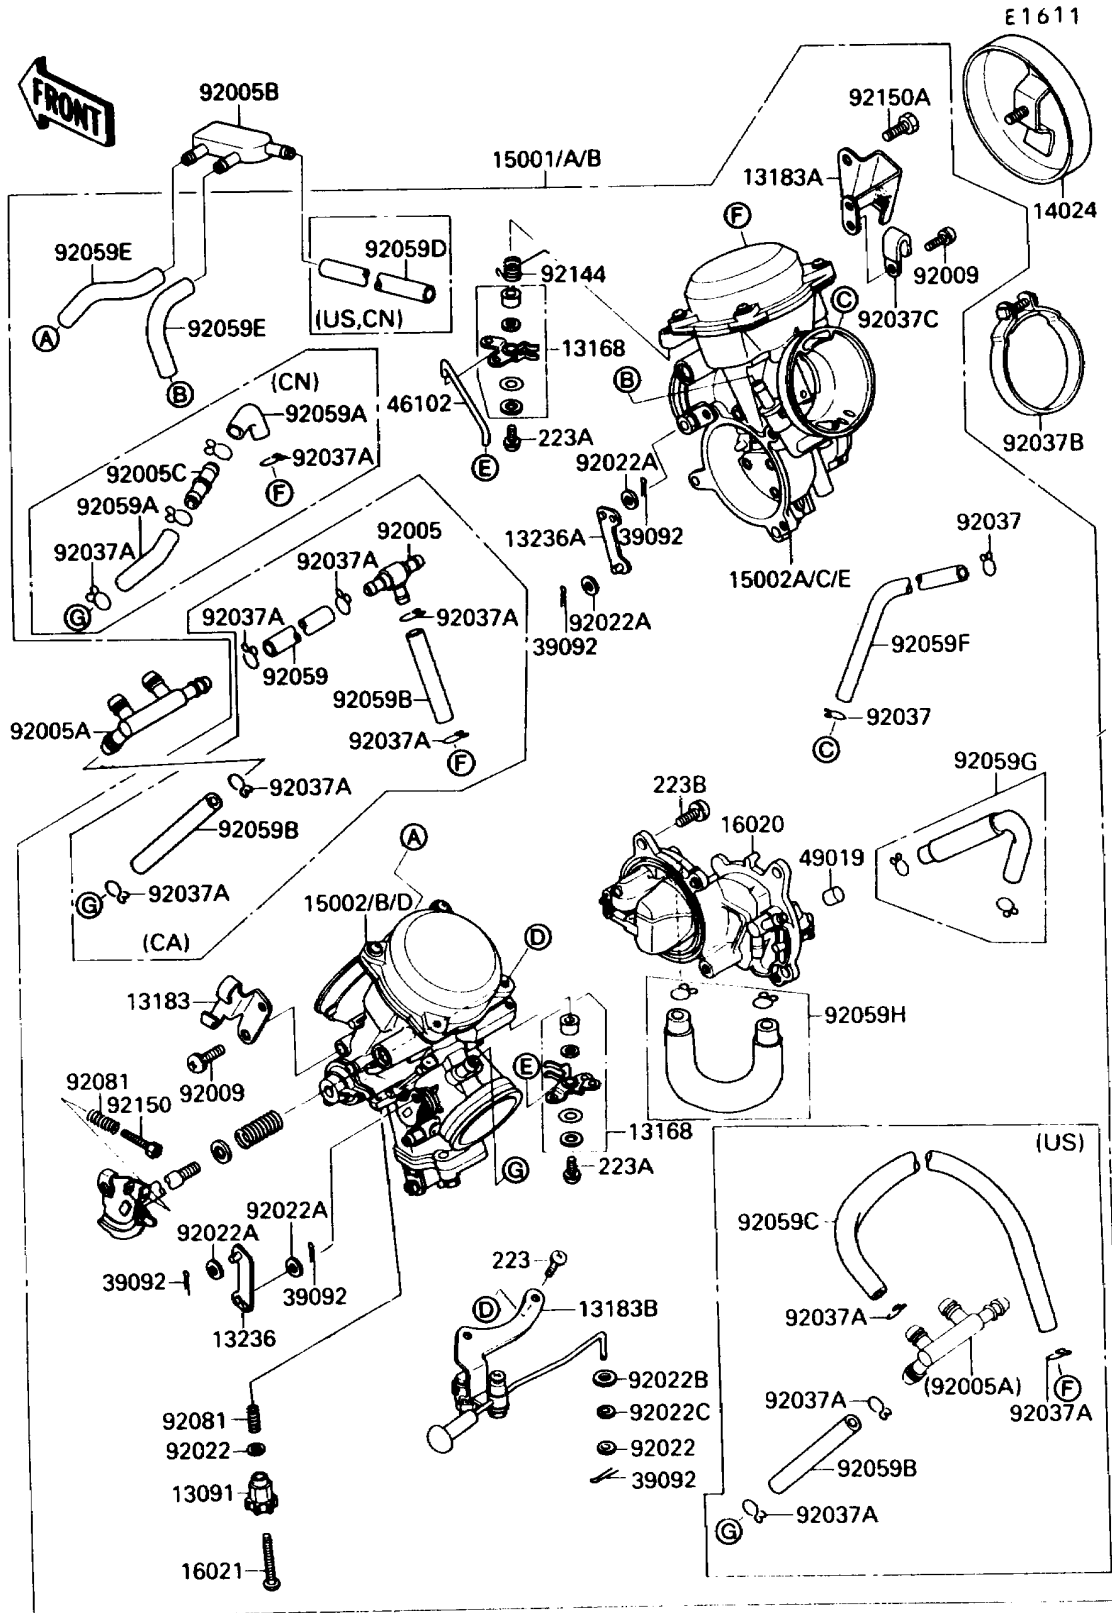

1989 Vulcan 88 PARTS DIAGRAM

Carburetor